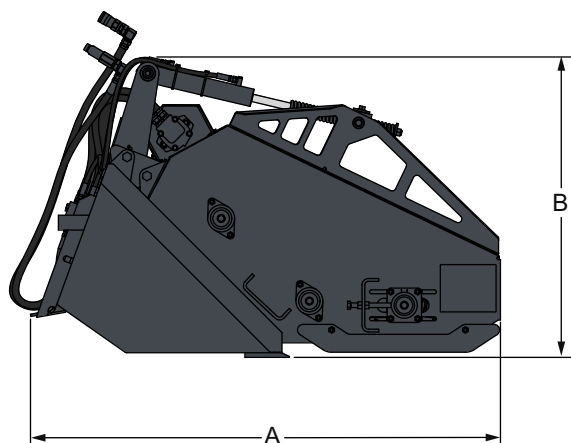

## Main features

- Picks up rocks down to 19 mm and larger, and most 13 mm rocks
- Hydraulic cylinder opens top cover - for easier dumping, and also allows the bucket and cutting edge to be used to push and scrape debris
- Rake bars provide better leveling by providing longer ground contact
- Hardened teeth for longer wear
- Side skis, which are adjustable, provide depth control and leave only a slight "knife-edge" mark in the finished surface

## Weights and dimensions

|                            | Operating weight (kg) | Shipping weight (kg) | Overall Width (C) (mm) | Overall Height (B) (mm) | Overall Length (A) (mm) |
|----------------------------|-----------------------|----------------------|------------------------|-------------------------|-------------------------|
| Landscape rake 5B (152 cm) | 458                   | 531                  | 1693                   | 1027                    | 1607                    |
| Landscape rake 6B (183 cm) | 513                   | 590                  | 1998                   | 1027                    | 1607                    |

## Characteristics and performance

|                            | Working width (mm) | N° of Tooth Bars | Total n° of Teeth | Bucket capacity (m³) |
|----------------------------|--------------------|------------------|-------------------|----------------------|
| Landscape rake 5B (152 cm) | 1524               | 12               | 384               | 0.34                 |
| Landscape rake 6B (183 cm) | 1829               | 12               | 468               | 0.4                  |