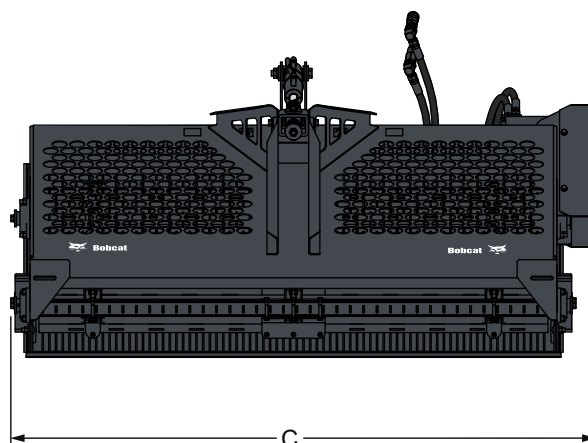

## Main features

- Picks up rocks down to 19 mm and larger, and most 13 mm rocks
- Hydraulic cylinder opens top cover - for easier dumping, and also allows the bucket and cutting edge to be used to push and scrape debris
- Rake bars provide better leveling by providing longer ground contact
- Hardened teeth for longer wear
- Side skis, which are adjustable, provide depth control and leave only a slight "knife-edge" mark in the finished surface

## Weights and dimensions

|                            | Operating weight (kg) | Shipping weight (kg) | Overall Width (C) (mm) | Overall Height (B) (mm) | Overall Length (A) (mm) |
|----------------------------|-----------------------|----------------------|------------------------|-------------------------|-------------------------|
| Landscape rake 5B (152 cm) | 458                   | 531                  | 1693                   | 1027                    | 1607                    |
| Landscape rake 6B (183 cm) | 513                   | 590                  | 1998                   | 1027                    | 1607                    |

## Characteristics and performance

|                            | Working width (mm) | N° of Tooth Bars | Total n° of Teeth | Bucket capacity (m³) |
|----------------------------|--------------------|------------------|-------------------|----------------------|
| Landscape rake 5B (152 cm) | 1524               | 12               | 384               | 0.34                 |
| Landscape rake 6B (183 cm) | 1829               | 12               | 468               | 0.4                  |