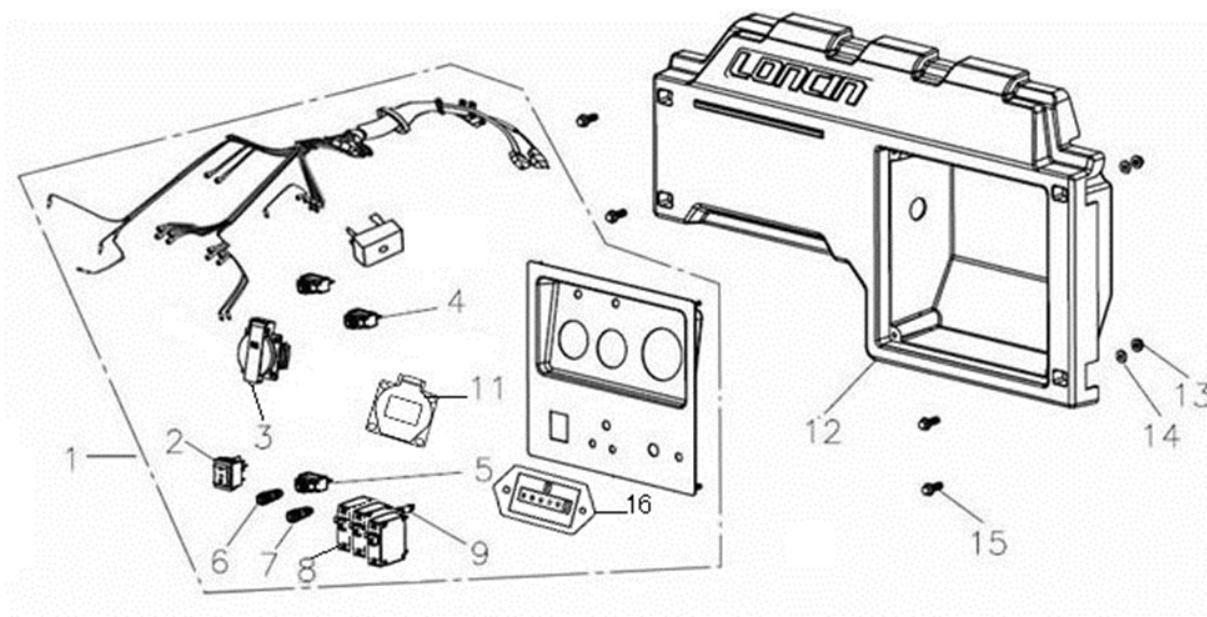

Control panel assembly CPPG5T

Refer to the Parts Online web page for most up-to-date information. The printed information might be outdated.

Item	Part No.	Name	Qty	L
1	1636300614	Control panel assembly	1	
2	1636300724	Engine switch	1	
3	1636300961	Socket	1	
4	1636300725	Circuit breaker	3	
5	1636300726	Circuit breaker	1	
6	-	Post	1	
7	-	Post	1	
8	1636300636	Circuit breaker	1	
9	1636300649	Lamp	1	
11	1636301024	Socket	1	
12	1636300728	Panel back cover	1	
13	-	Nut	4	
14	-	Washer	4	
15	-	Bolt	4	
16	1636300652	Hourmeter	1	

Refer to the Parts Online web page for most up-to-date information. The printed information might be outdated.