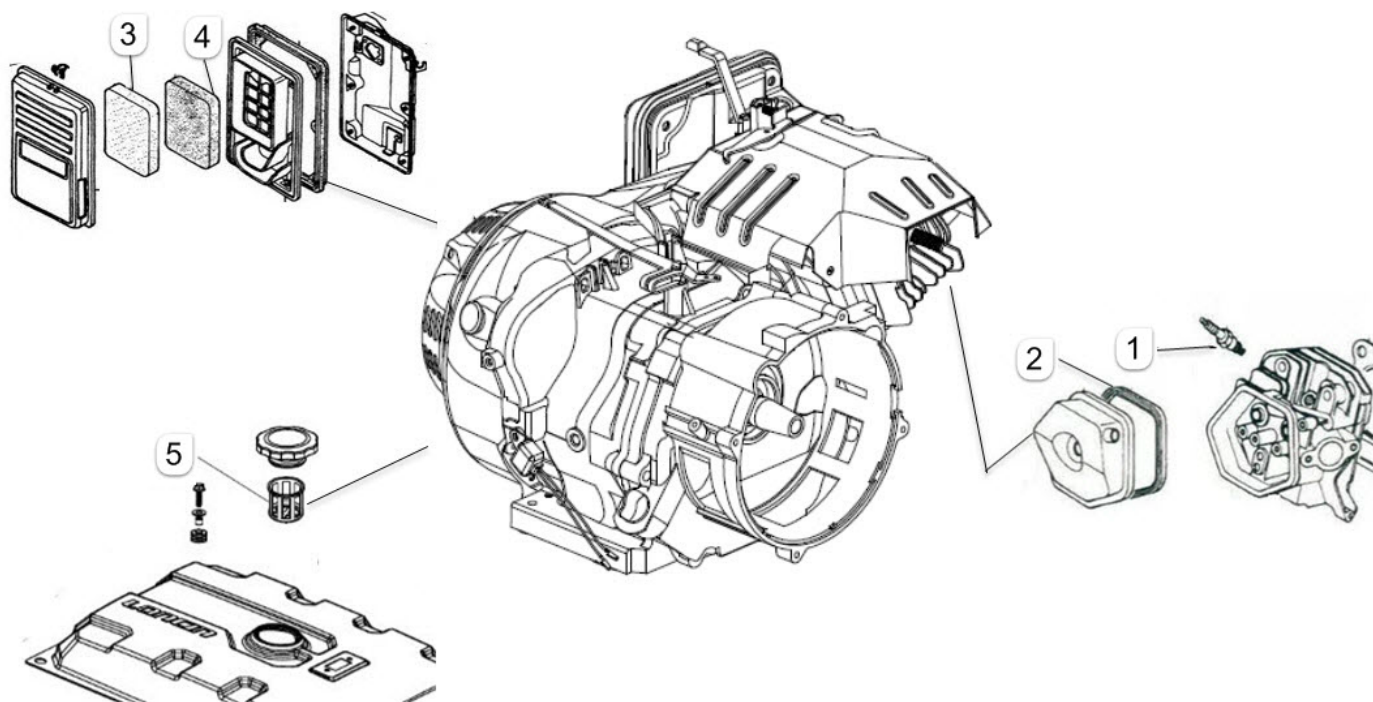

Service pack 200h

Refer to the Parts Online web page for most up-to-date information. The printed information might be outdated.

Item	Part No.	Name	Qty	L
-	1636310472	Service pack 200h		
1	1636300603	Spark plug	1	
2	1636300673	Rocker cover gasket	1	
3	1636300702	Air filter	1	
4	1636300703	Air filter	1	
5	1636300641	Fuel filter tank	1