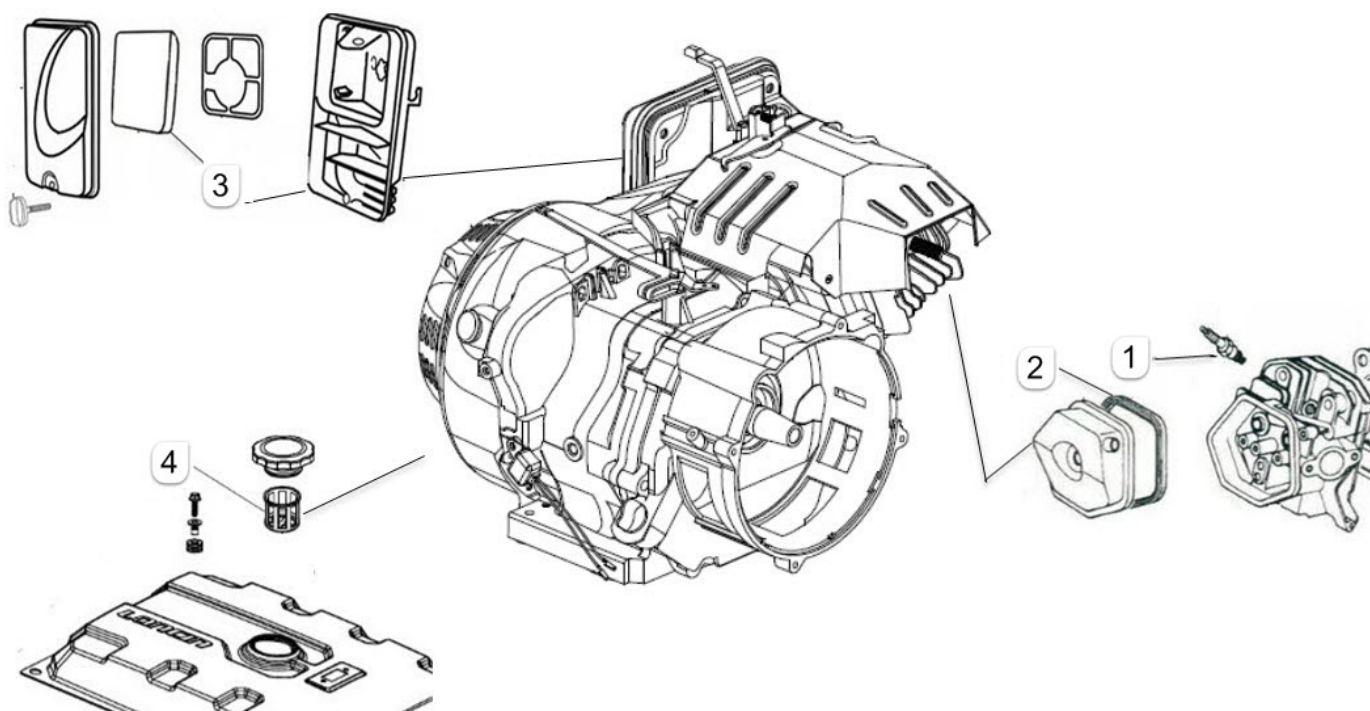

Service pack 200h

Refer to the Parts Online web page for most up-to-date information. The printed information might be outdated.

Item	Part No.	Name	Qty	L
-	1636310473	Service pack 200h		
1	1636302307	Spark plug	1	
2	1636302306	Rocker cover gasket	1	
3	1636302309	Air filter	1	
4	1636300641	Fuel filter tank	1