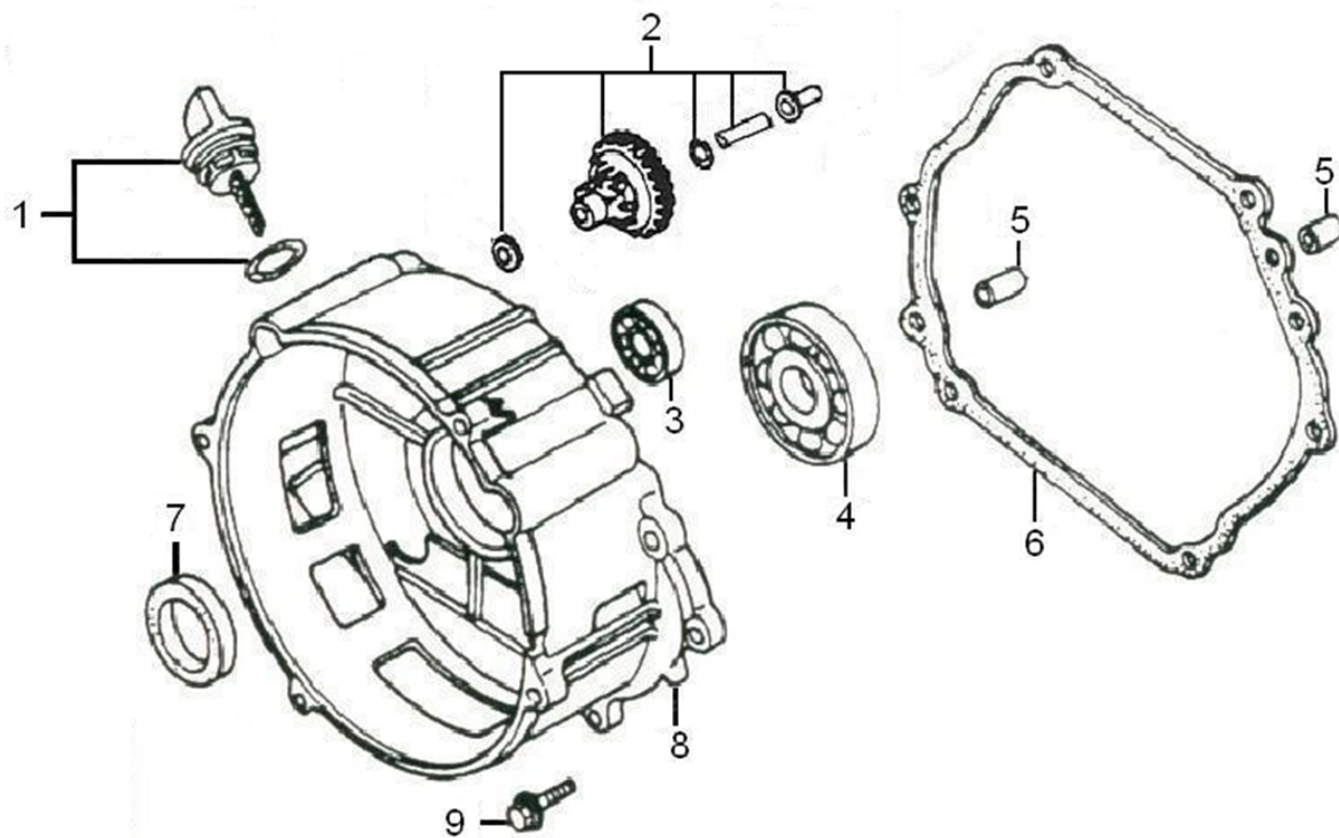

Crankcase cover CPPG5-5.5

Item	Part No.	Name	Qty	L
1	1636300679	Dipstick	1	
2	1636300680	Governor assembly	1	
3	1636300676	Bearing	1	
4	1636300681	Bearing	1	
5	-	Pin, dowel 8×12	2	
6	1636300682	Gasket	1	
7	1636300683	Oil seal	1	
8	-	Crankcase cover	1	
9	-	Bolt, flange M8×40	7	

Refer to the Parts Online web page for most up-to-date information. The printed information might be outdated.