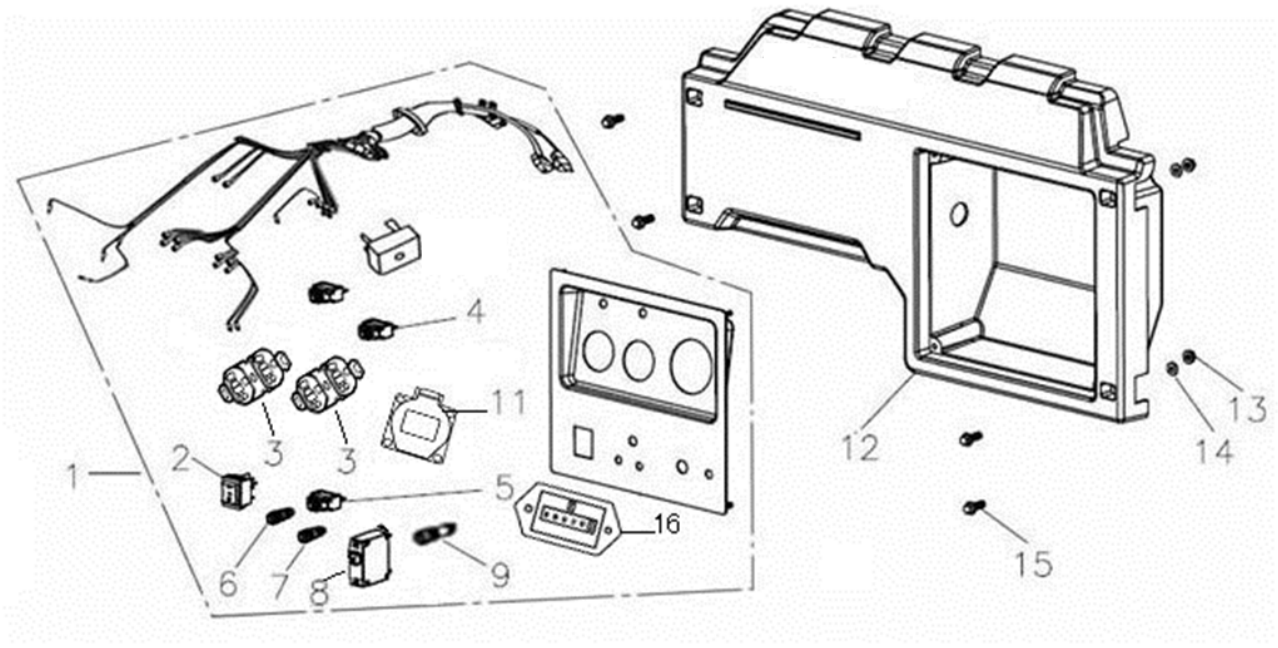

Control panel assembly CPPG5.5

Item	Part No.	Name	Qty	L
1	1636300745	Cubicle	1	
2	1636300724	Engine switch	1	
3	1636300970	Socket W	2	
4	1636300725	Circuit breaker	3	
5	1636300726	Circuit breaker	1	
6	-	Post	1	
7	-	Post	1	
8	1636300749	Circuit breaker	1	
9	1636300649	Lamp	1	
11	1636300971	Socket	1	
12	1636300728	Panel back cover	1	
13	-	Nut	4	
14	-	Washer	4	
15	-	Bolt	4	
16	1636300652	Hourmeter	1	

Refer to the Parts Online web page for most up-to-date information. The printed information might be outdated.