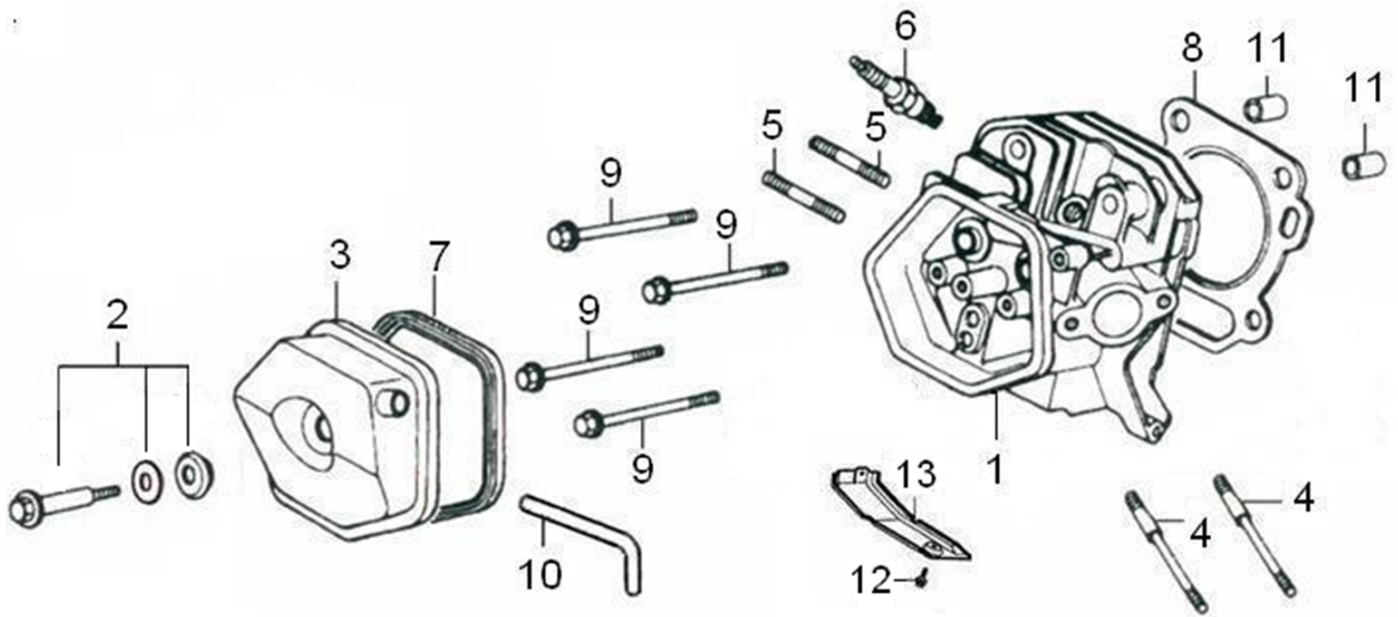

Engine CPPG5-5.5

Refer to the Parts Online web page for most up-to-date information. The printed information might be outdated.

Item	Part No.	Name	Qty	L
1	1636300975	Engine	1	
1	1636301023	Engine	1	
1	1636301019	Engine	1	
2	-	Bolt, flange M5X10	1	
3	1636300976	Cover	1	
4	-	Bolt, flange M6X12	1	
5	1636300977	Bracket	1	

Refer to the Parts Online web page for most up-to-date information. The printed information might be outdated.

Cylinder head CPPG5-5.5

Item	Part No.	Name	Qty	L
1	1636300978	Cylinder head assy	1	
2	1636300979	Bolt	1	
3	1636300980	Cover assy head	1	
4	1636300981	Bolt	2	
5	1636300925	Bolt,stud,exhaust 8×34	2	
6	1636300603	Spark plug	1	
7	1636300673	Rocker cover gasket	1	
8	1636300674	Gasket	1	
9	-	Bolt, flange M10×80	4	
10	-	Tube	1	
11	-	Pin	2	
12	-	Bolt, flange M6×12	1	
13	1636300983	Grease	1	

Item	Part No.	Name	Qty	L
1	-	Bolt, flange, 6×14	2	
2	1636300675	oil level switch	1	
3	1636300676	Bearing	1	
4	-	Washer,8*16*1.2	1	
5	1636300929	Pin lock	1	
6	1636300677	Shaft governor	1	
7	1636300984	Oil seal	1	
8	-	Bolt	2	
9	-	Washer	2	
10	-	Crankcase	1	
11	1636300985	Clamp	1	
12	-	Bolt, flange, 6×12	2	
13	1636300606	Relay	1	
14	1636300986	Block	1	
15	-	Bolt	1	

Item	Part No.	Name	Qty	L
1	1636300990	Rocker arm assembly	2	
2	1636300991	Rotator	2	
3	1636300992	Valve locker	4	
4	1636300993	Retainer	2	
5	1636300994	Spring	2	
6	1636300995	Seat	1	
7	1636300687	Seal valve stem	1	
8	1636300688	Valve assembly	1	
9	1636300996	Plate assembly	1	
10	1636300689	Push rod	2	
11	1636300690	Lifter valve	2	
12	1636300997	Camshaft assembly	1	