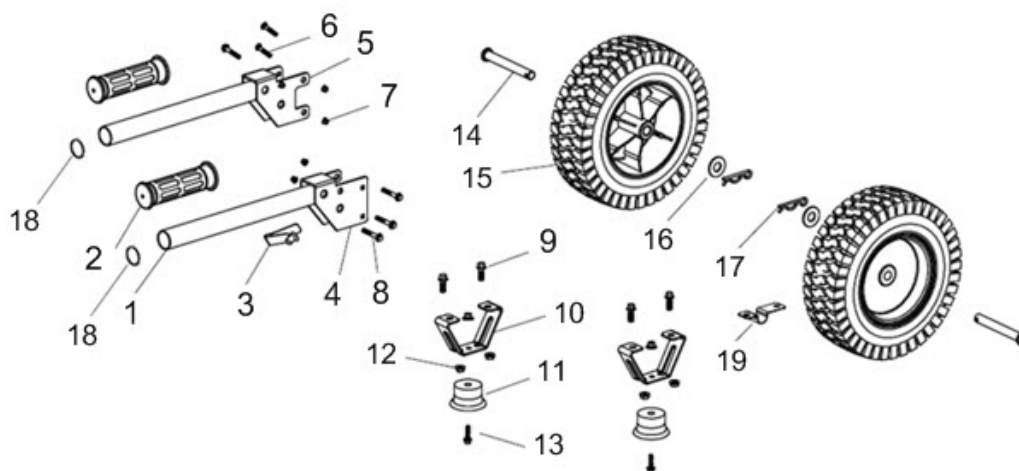

1636303408_02 Handle kit

Refer to the Parts Online web page for most up-to-date information. The printed information might be outdated.

Item	Part No.	Name	Qty	L
-	1636303408	Handle kit		
1	1636300736	Pipe	2	
2	1636300737	Rubber protection	2	
3	1636302288	Snap button	2	
4	1636300738	Setting handle	1	
5	1636300733	Setting handle	1	
6	1636302281	Bolt	4	
7	1636302282	Cap nut locking m8	6	
8	1636302289	Bolt	2	
9	1636303324	Bolt	4	
10	1636303306	Nut flange	2	
11	1636300735	Rubber shock absorber	2	
12	1636302285	Nut flange m6	4	
13	1636302298	Bolt	2	
14	1636302290	Axle pin	2	
15	1636302293	wheel	2	
16	1636302278	Washer flat	2	
17	1636302292	Pin lock	2	
18	1636302304	Caulking	2	
19	1636302342	Plate shaft holder	1