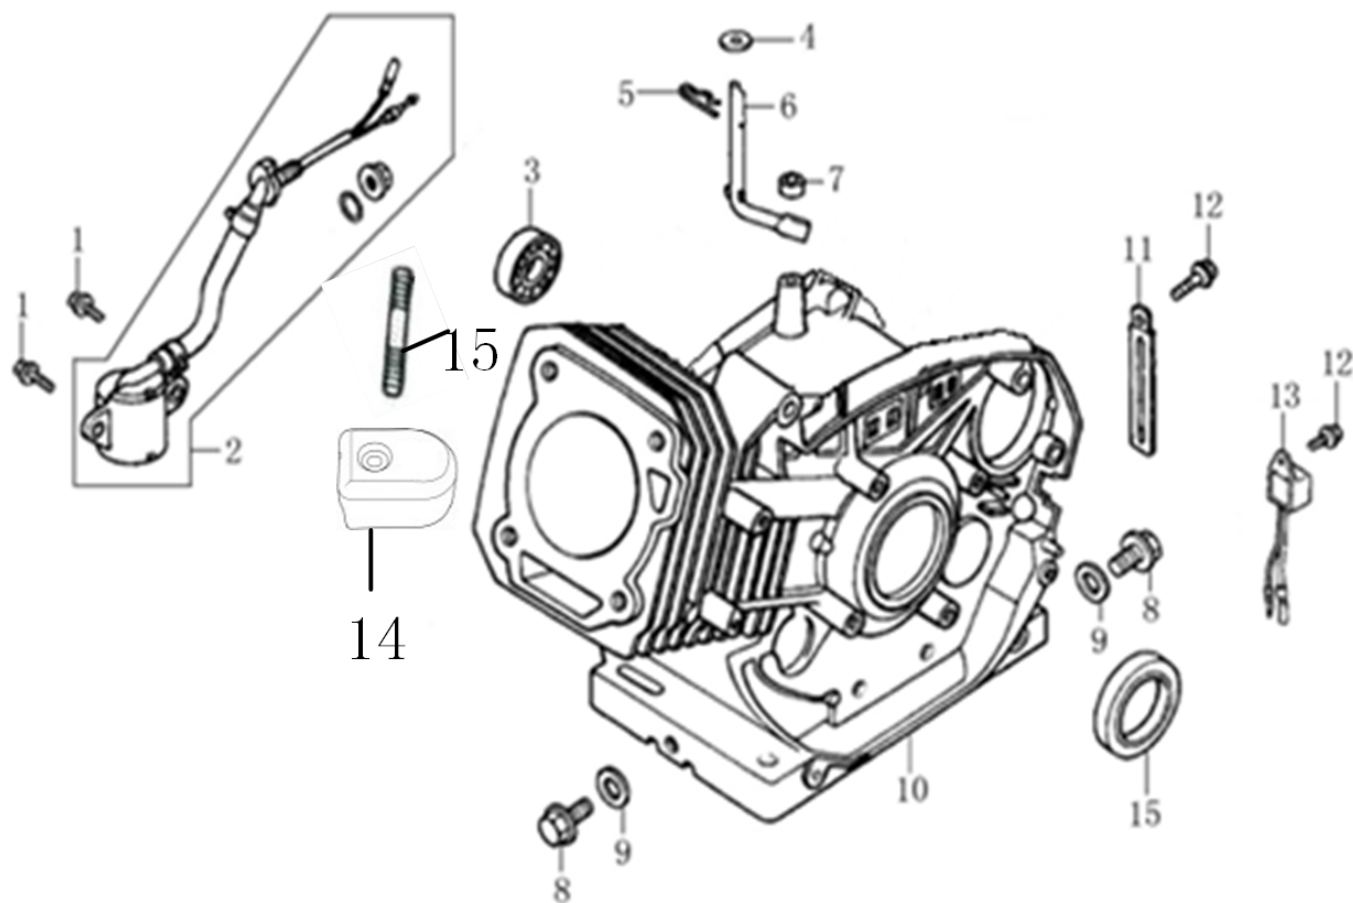

Crankcase CPPG5-5.5

Refer to the Parts Online web page for most up-to-date information. The printed information might be outdated.

Item	Part No.	Name	Qty	L
1	-	Bolt, flange, 6×14	2	
2	1636300675	oil level switch	1	
3	1636300676	Bearing	1	
4	-	Washer,8*16*1.2	1	
5	1636300929	Pin lock	1	
6	1636300677	Shaft governor	1	
7	1636300984	Oil seal	1	
8	-	Bolt	2	
9	-	Washer	2	
10	-	Crankcase	1	
11	1636300985	Clamp	1	
12	-	Bolt, flange, 6×12	2	
13	1636300606	Relay	1	
14	1636300986	Block	1	
15	-	Bolt	1