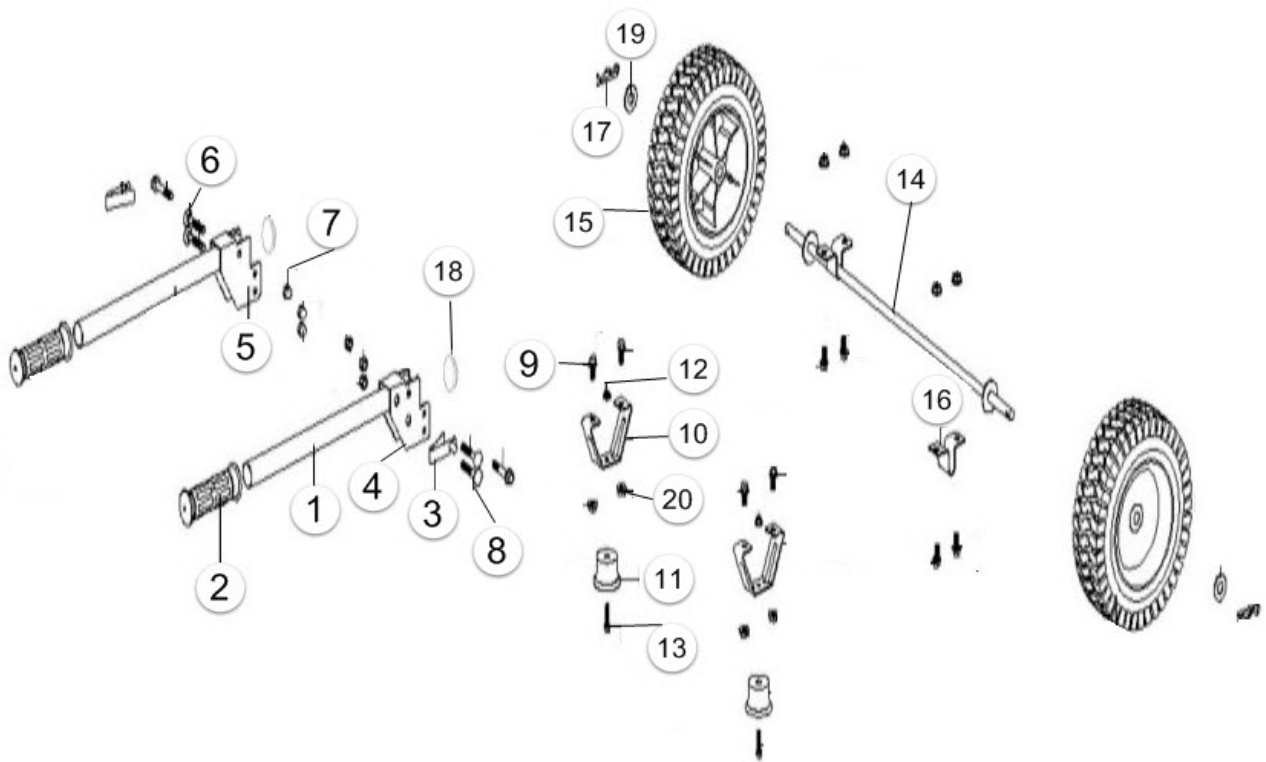

1636303409_01 Handle kit long

Refer to the Parts Online web page for most up-to-date information. The printed information might be outdated.

Item	Part No.	Name	Qty	L
-	1636303409	Handle kit long		
1	1636300736	Pipe	2	
2	1636300737	Rubber protection	2	
3	1636302288	Snap button	2	
4	1636300738	Setting handle	1	
5	1636300733	Setting handle	1	
6	1636302281	Bolt	4	
7	1636302282	Cap nut locking m8	6	
8	1636302289	Bolt	2	
9	1636302284	Bolt	8	
10	1636302297	Frame bent foot	2	
11	1636300735	Rubber shock absorber	2	
12	1636302285	Nut flange m6	2	
13	1636302298	Bolt	2	
14	1636302290	Axle pin	1	
15	1636302293	wheel	2	
16	1636302291	Plate shaft holder	1	
17	1636302292	Pin lock	2	
18	1636302304	Caulking	2	
19	1636302279	Washer flat	2	
20	1636302283	Nut flange m8	8