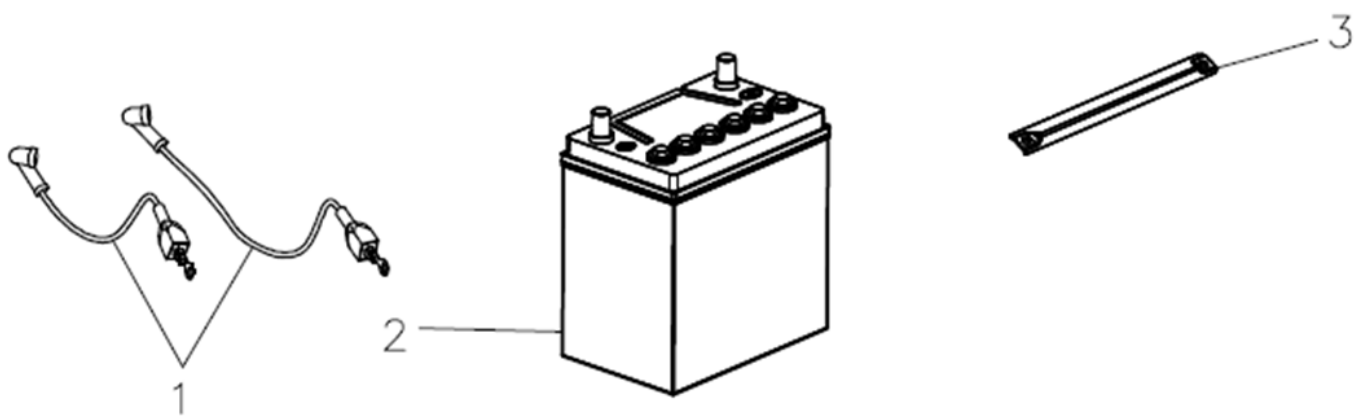

Battery CPPG5-5.5

Item	Part No.	Name	Qty	L
1	1636301018	Battery wire	1	
2	1636300731	Battery	1	
3	-	Pole	1