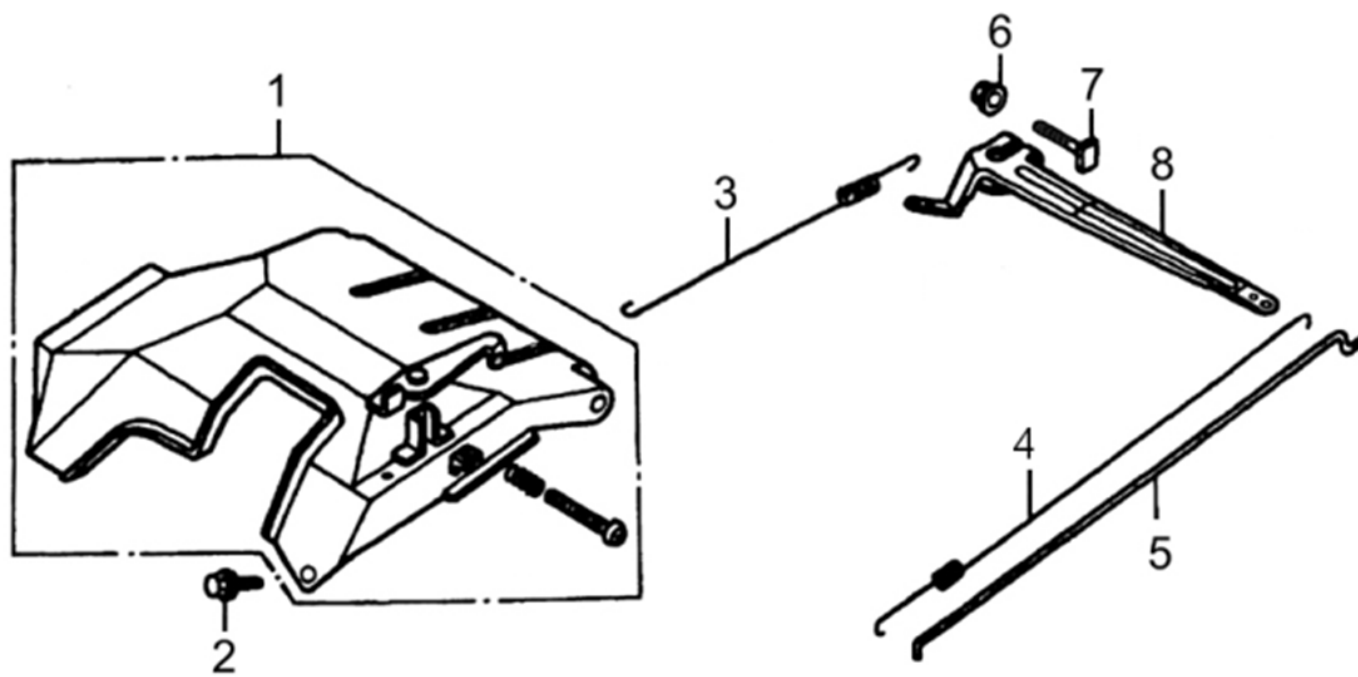

Control CPPG5-5.5

Item	Part No.	Name	Qty	L
1	1636301006	Control assembly	1	
2	-	Bolt, flange, 6×12	2	
3	1636300706	Spring governor a	1	
4	1636300707	Spring governor b	1	
5	1636300708	Rod governor	1	
6	-	Nut, flange, M6	1	
7	1636300950	Bolt	1	
8	1636301007	Arm governor	1