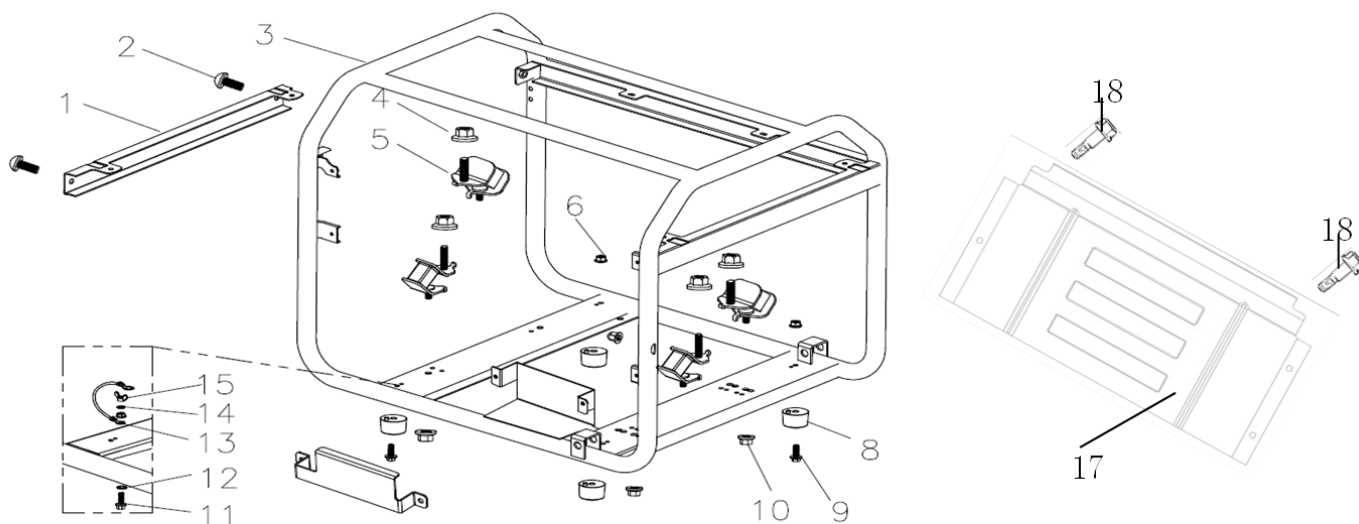

Frame CPPG5-5.5

Refer to the Parts Online web page for most up-to-date information. The printed information might be outdated.

Item	Part No.	Name	Qty	L
1	-	Frame rail	1	
2	-	Socket head cap screw	2	
3	1636300721	Frame	1	
3	1636300744	Frame	1	
4	-	Nut, flange, M10	4	
5	1636300722	Silent-block	1	
6	-	Nut, flange, M6	4	
8	1636300656	Rubber bottom	1	
9	-	Bolt, flange, M6X14	3	
10	-	Nut, flange, M8	4	
11	-	Bolt	1	
12	-	Washing	1	
13	-	Ground line	1	
14	-	Washing	1	
15	-	Nut	1	
16	1636300657	Rubber tank cushion	2	
17	1636301016	Frame sheet guard	1	
18	-	Bolt	2