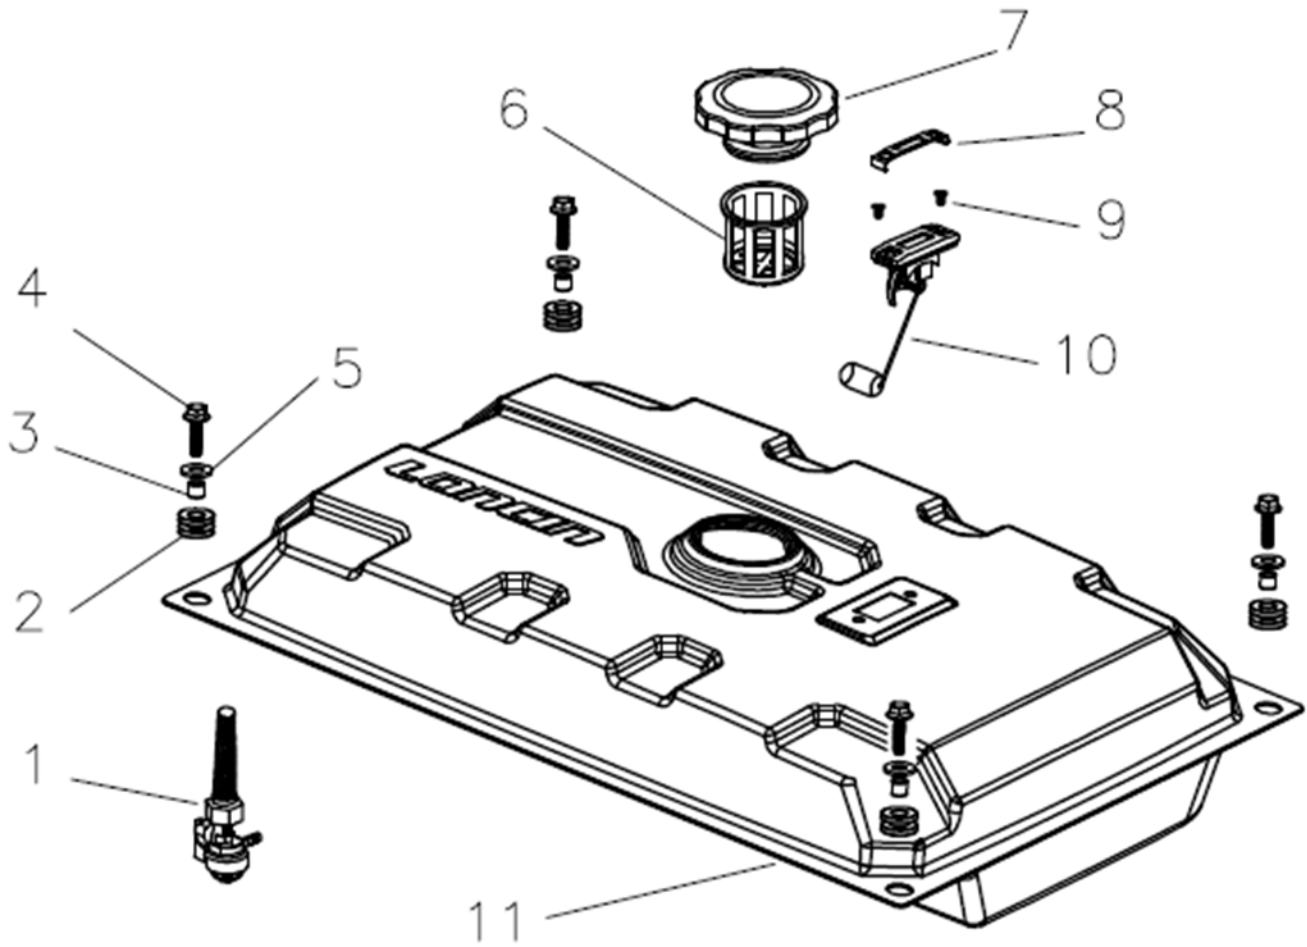

Fuel tank CPPG5-5.5

Refer to the Parts Online web page for most up-to-date information. The printed information might be outdated.

Item	Part No.	Name	Qty	L
1	1636300640	Fuel valve	1	
2	1636300954	Silent-block	4	
3	1636300955	Ribet nut	4	
4	-	Bolt, flange, M6×25	4	
5	-	Washer	4	
6	1636300641	Fuel filter tank	1	
7	1636300642	Fuel cap	1	
8	1636300969	Label fuel meter	1	
9	-	Screw, flat, M5×12	2	
10	1636300643	Fuel meter	1	
11	1636301008	Fuel tank	1	
12	1636301009	Rubber strip fuel tank	1