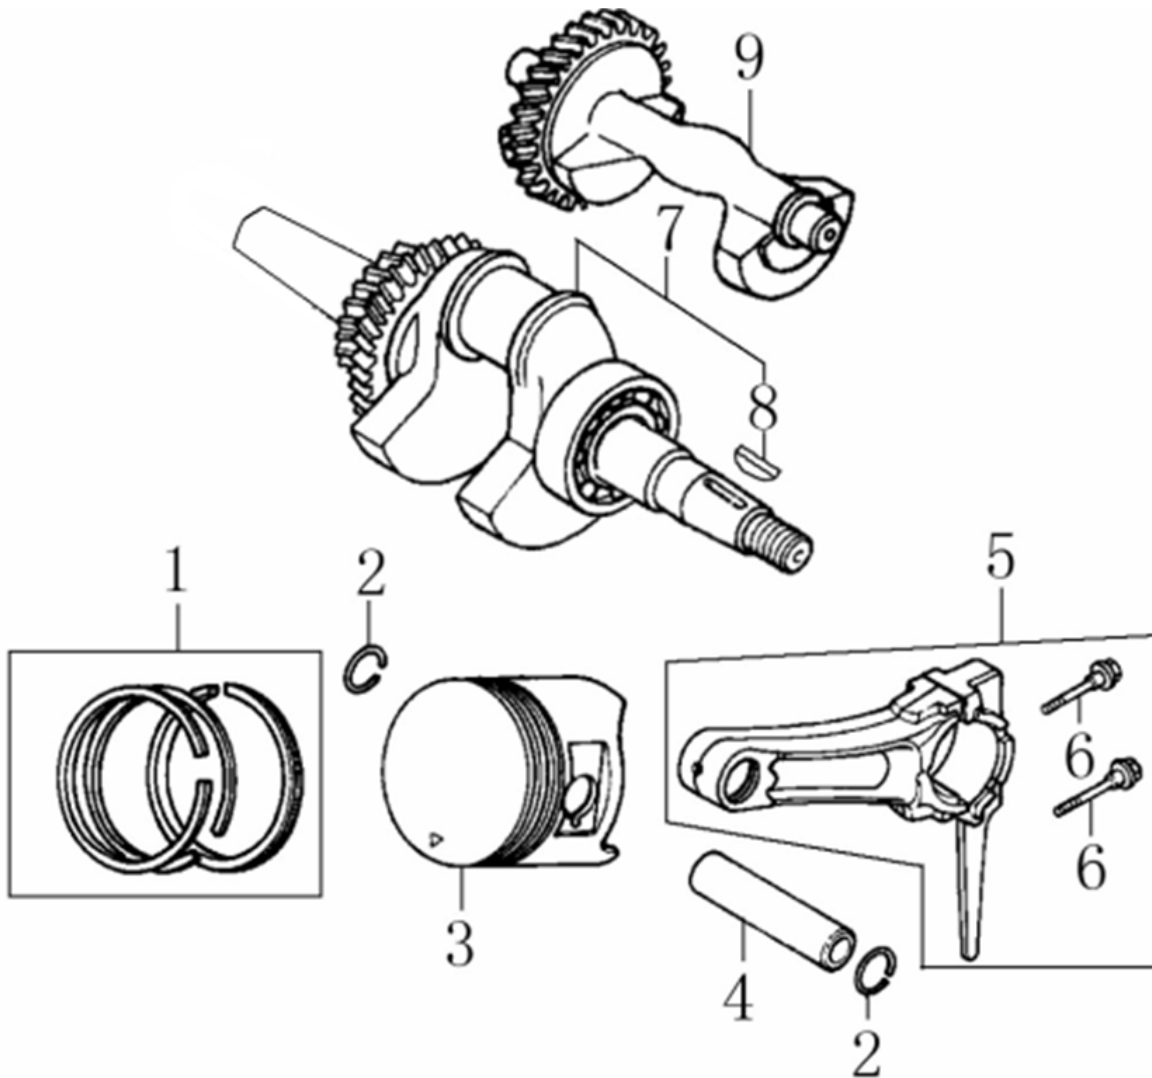

Crankshaft_piston CPPG5-5.5

Refer to the Parts Online web page for most up-to-date information. The printed information might be outdated.

Item	Part No.	Name	Qty	L
1	1636300684	Ring set piston	1	
2	1636300987	Clip	2	
3	1636300685	Piston	1	
4	1636300988	Pin piston	1	
5	1636300686	Connecting rod assembly	1	
6	1636300989	Bolt	2	
7	-	Crankshaft assembly	1	
8	1636300933	Key	1	
9	-	Weight	1	

Refer to the Parts Online web page for most up-to-date information. The printed information might be outdated.