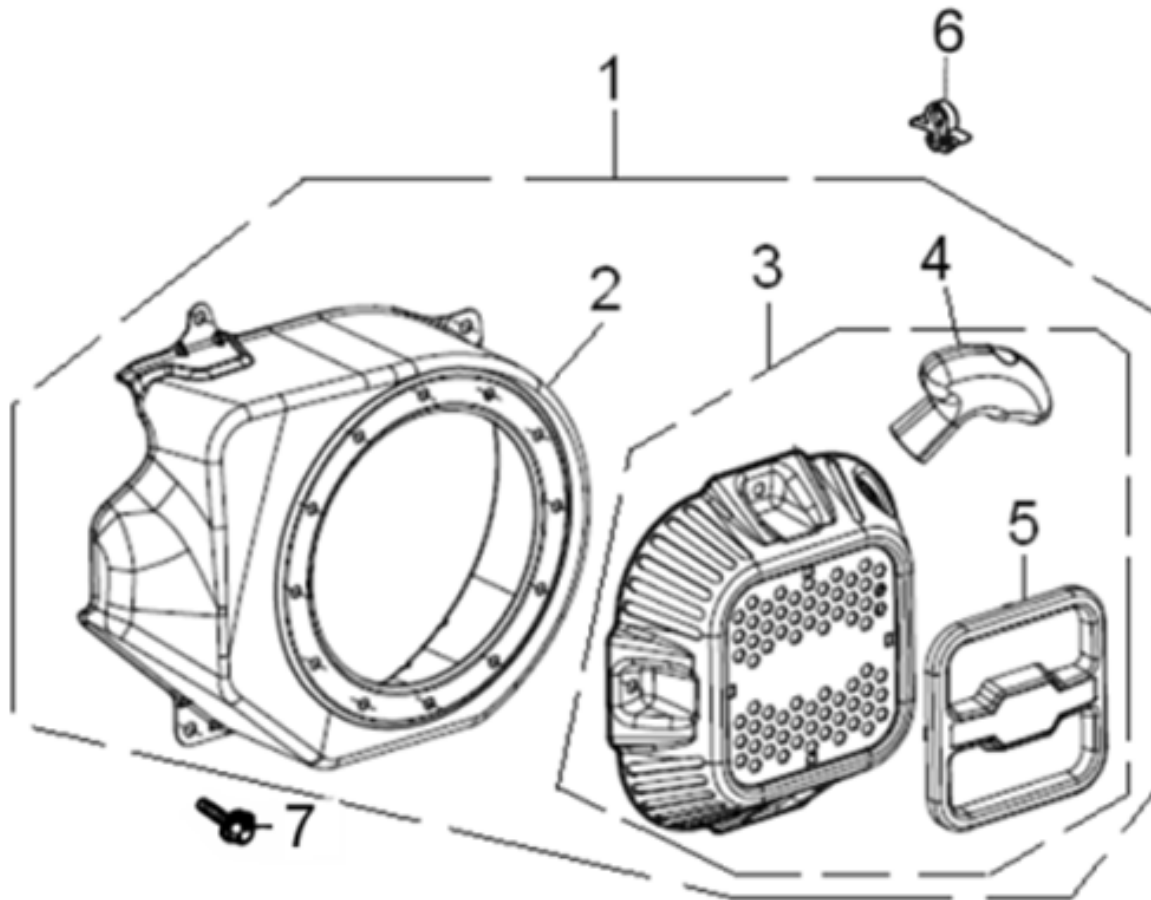

Starter subassembly CPPG5-5.5

Item	Part No.	Name	Qty	L
1	1636300998	Recoil starter assy	1	
2	1636300746	Cover assy fan	1	
3	1636300747	Starter assembly	1	
4	1636300942	Knob recoil starter	1	
5	1636300999	Decorate cover	1	
6	1636301000	Clip	1	
7	-	Bolt	5