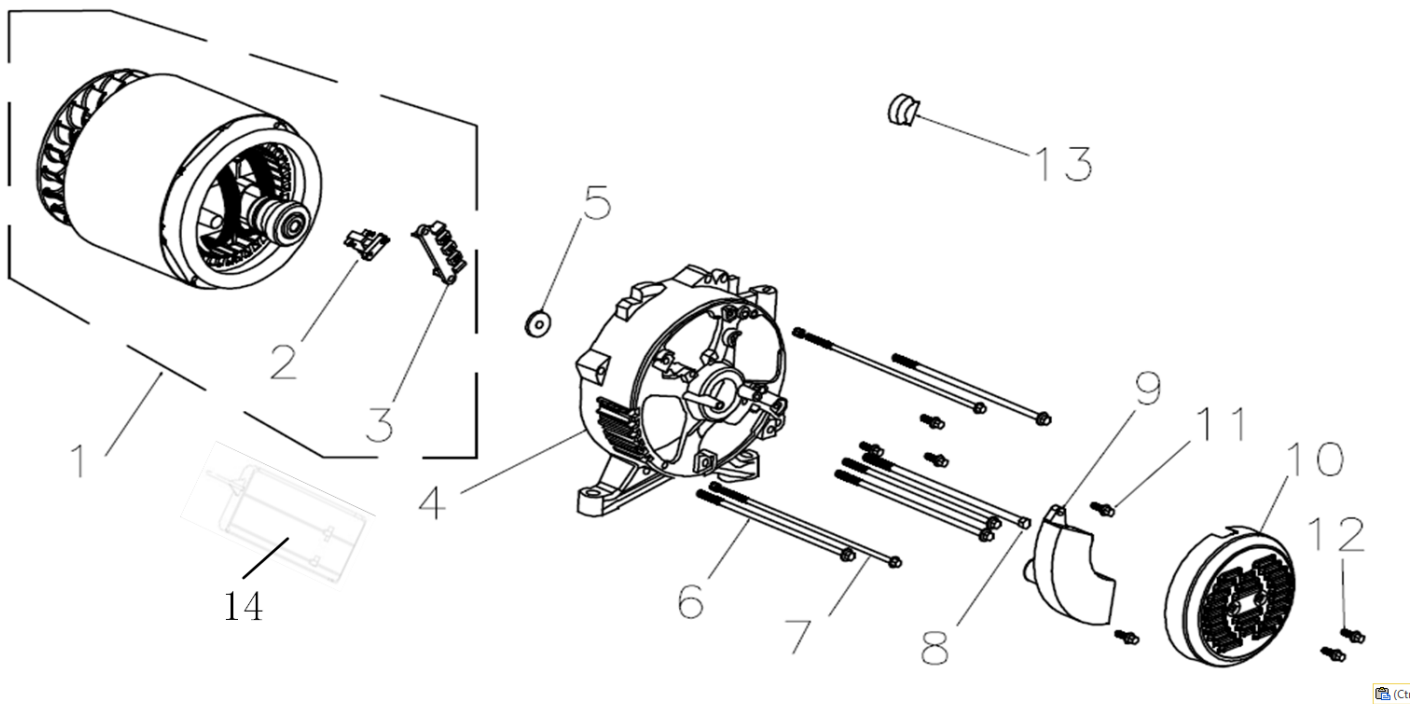

Alternator CPPG5-5.5

Item	Part No.	Name	Qty	L
1	1636300713	Alternator P6500	1	
1	1636300678	Alternator P6500T	1	
1	1636300741	Alternator	1	
2	1636300715	Terminal	1	
3	1636300716	Brush holder	1	
4	1636300717	Alternator coupling housing	1	
5	1636301010	Washer	1	
6	1636301011	Bolt	4	
6	1636301020	Bolt	4	
7	1636301022	Bolt flange	2	
7	1636301021	Bolt	2	
8	1636300718	Bolt	1	
8	1636300742	Bolt	1	
9	1636300719	AVR 230V	1	
9	1636300613	AVR CPPG5T	1	
9	1636300743	AVR 240V	1	
10	-	Injector part	1	
11	1636301013	Bolt	3	
12	1636300966	Bolt	6	
13	1636301014	Cover	1	
14	1636301015	Cover	1