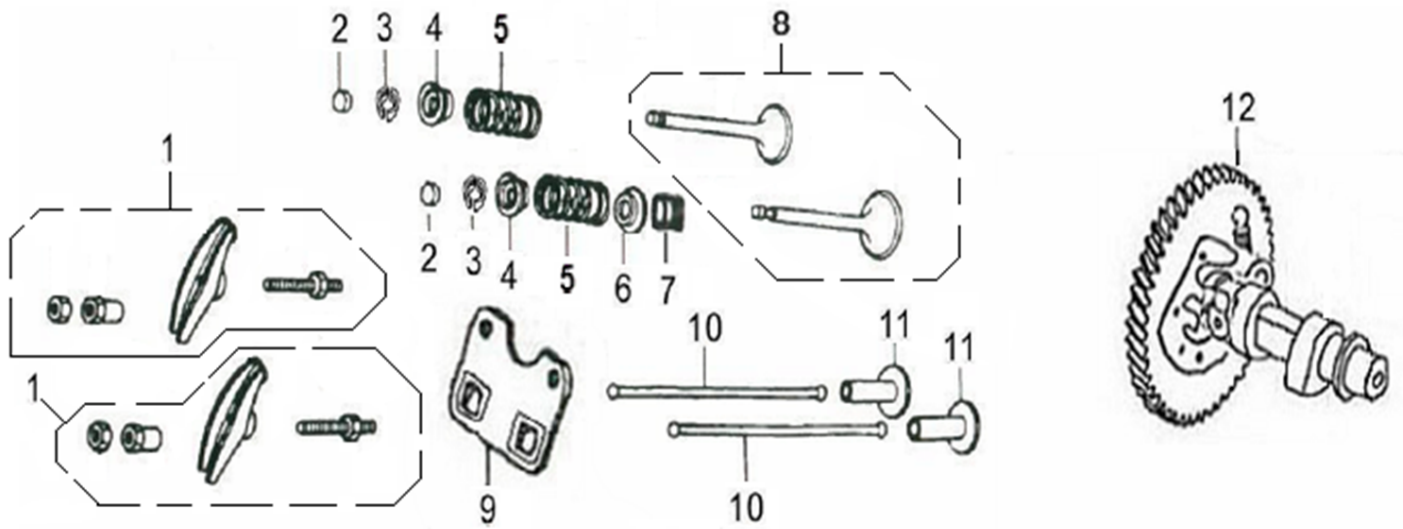

Rocker CPPG5-5.5

Refer to the Parts Online web page for most up-to-date information. The printed information might be outdated.

Item	Part No.	Name	Qty	L
1	1636300990	Rocker arm assembly	2	
2	1636300991	Rotator	2	
3	1636300992	Valve locker	4	
4	1636300993	Retainer	2	
5	1636300994	Spring	2	
6	1636300995	Seat	1	
7	1636300687	Seal valve stem	1	
8	1636300688	Valve assembly	1	
9	1636300996	Plate assembly	1	
10	1636300689	Push rod	2	
11	1636300690	Lifter valve	2	
12	1636300997	Camshaft assembly	1