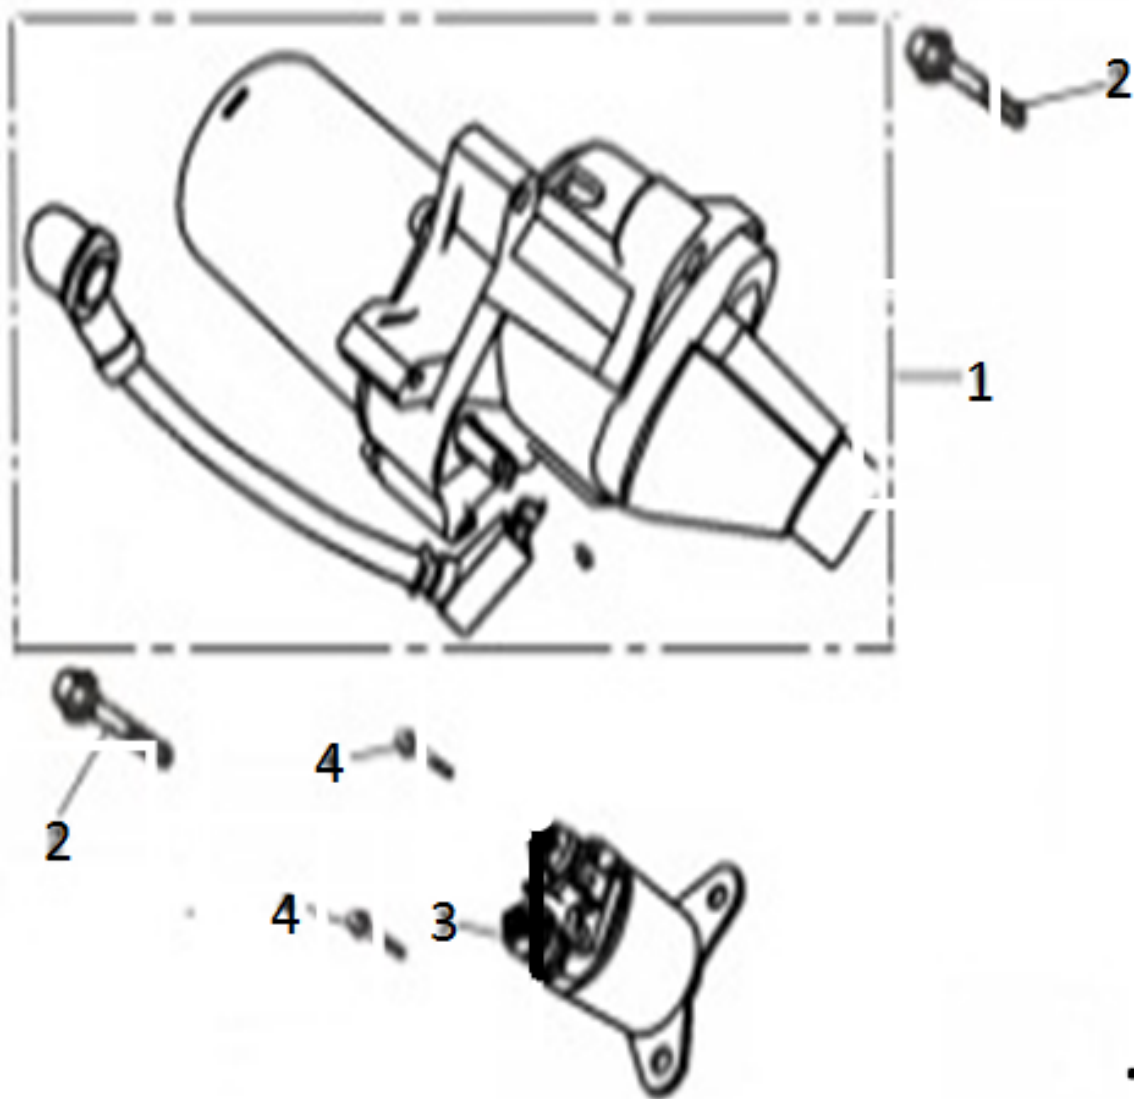

Starter motor CPPG5-5.5

Item	Part No.	Name	Qty	L
1	1636300729	Starter motor	1	
2	-	Bolt	2	
3	1636300730	Contacter assy	1	
4	1636301013	Bolt	2