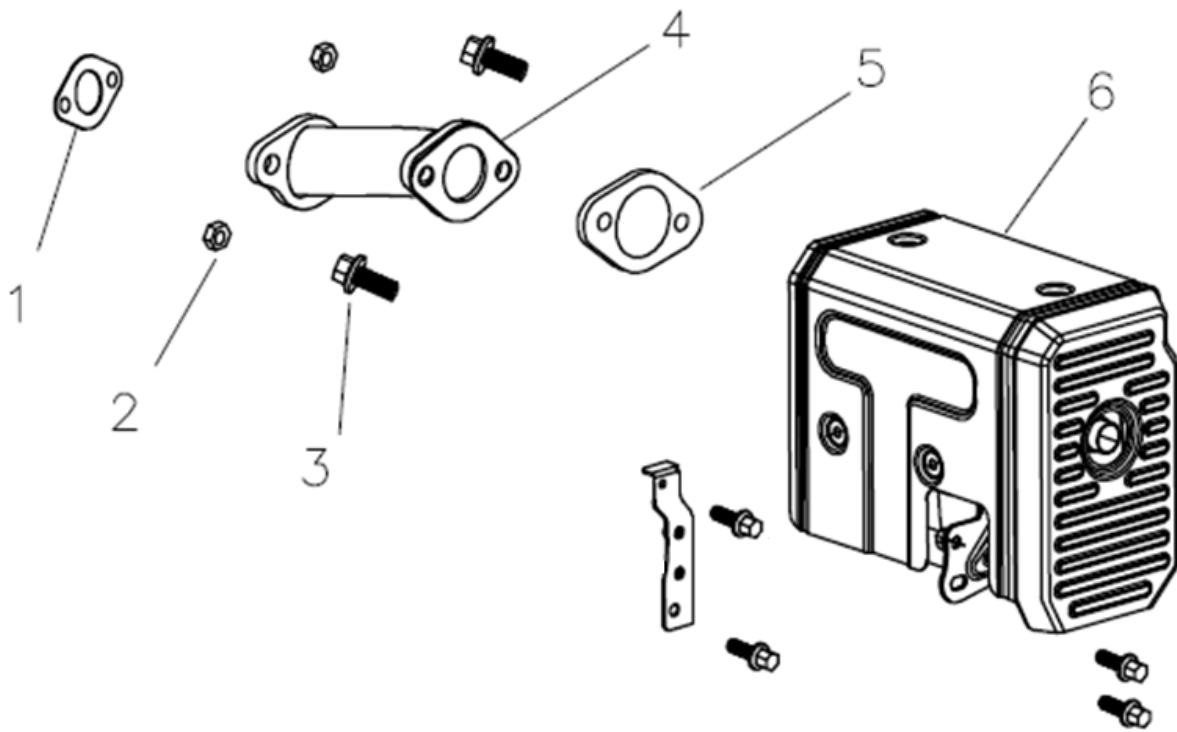

Muffler CPPG5-5.5

Item	Part No.	Name	Qty	L
1	1636300709	Gasket exhaust cylinder	1	
2	-	Net	2	
3	-	Bolt, flange, 8×25	2	
4	1636300710	Pipe	1	
4	1636300739	Pipe	1	
5	1636300711	Gasket	1	
6	1636300712	Muffler	1	
6	1636300740	Muffler	1