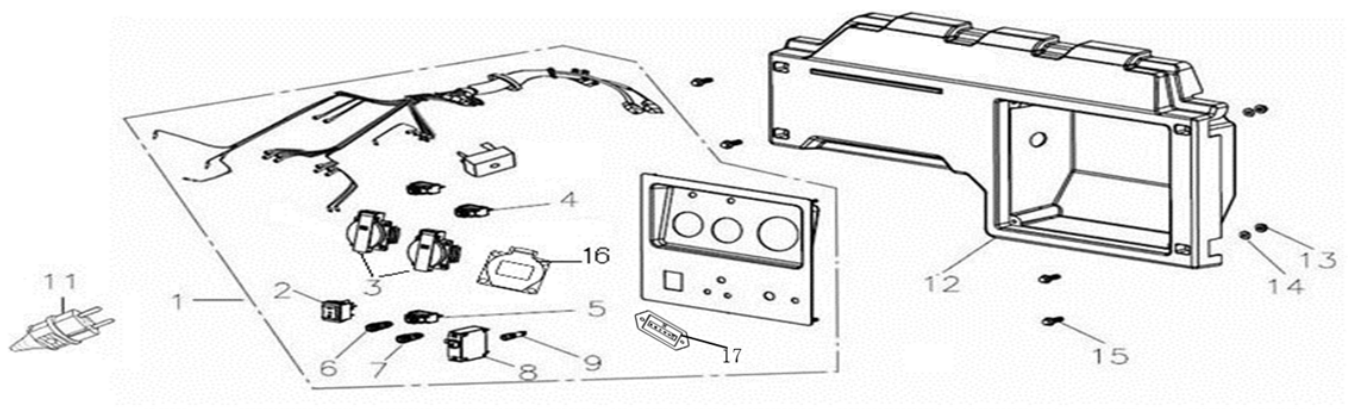

Control panel assembly CPPG5

Item	Part No.	Name	Qty	L
1	1636300723	Cubicle	1	
2	1636300724	Engine switch	1	
3	1636300961	Socket	2	
4	1636300725	Circuit breaker	3	
5	1636300726	Circuit breaker	1	
6	-	Post	1	
7	-	Post	1	
8	1636300727	Circuit breaker	1	
9	1636300649	Lamp	1	
11	1636300653	Plug	2	
12	1636300728	Panel back cover	1	
13	-	Nut	4	
14	-	Washer	4	
15	-	Bolt	4	
16	1636301017	Socket	1	
17	1636300652	Hourmeter	1