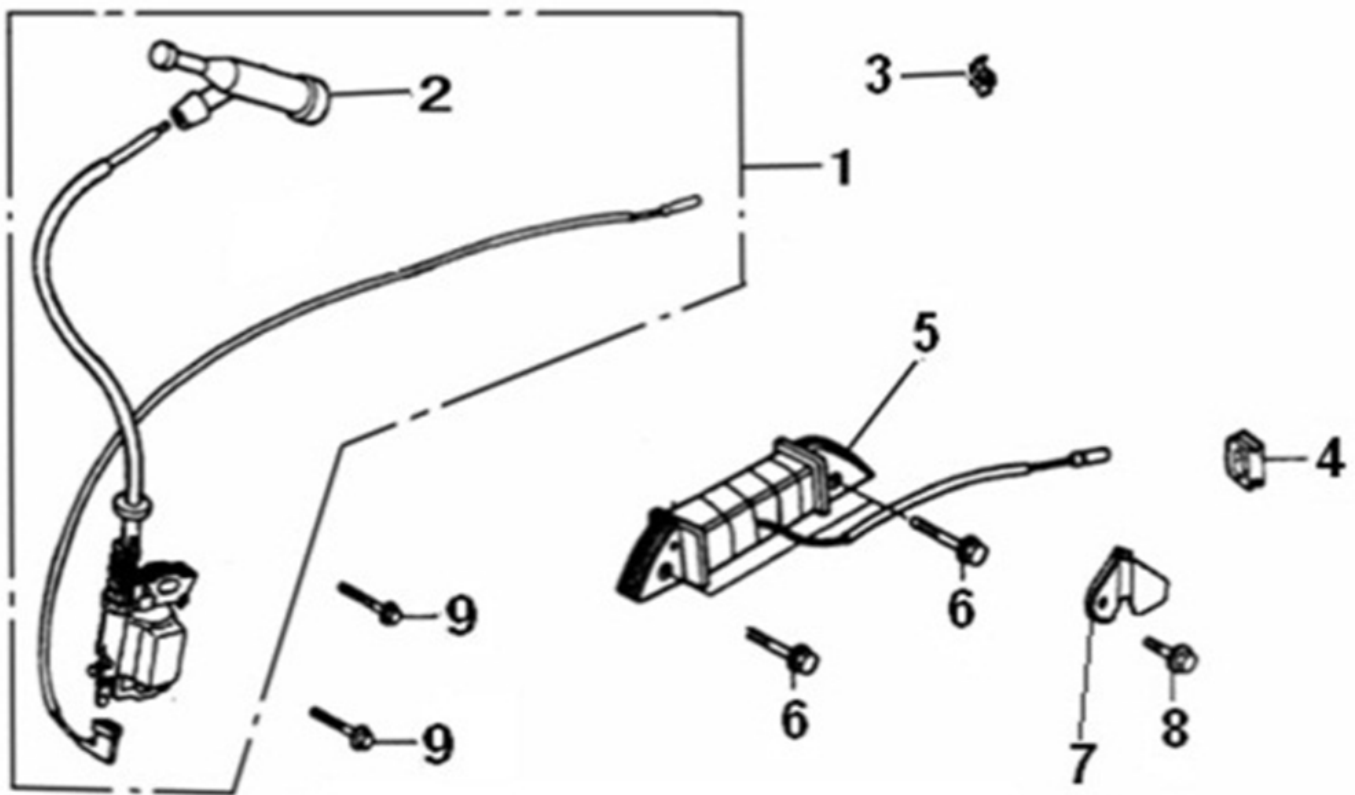

Ignition comp. CPPG5-5.5

Item	Part No.	Name	Qty	L
1	1636300699	Coil assy ignition	1	
2	1636300630	Cap assy noise suppressor	1	
3	1636301000	Clip	1	
4	-	Grommet	1	
5	1636300700	Coil	1	
5	1636300748	Coil charger	1	
6	-	Bolt	2	
7	-	Holder	1	
8	-	Bolt	1	
9	-	Bolt	2