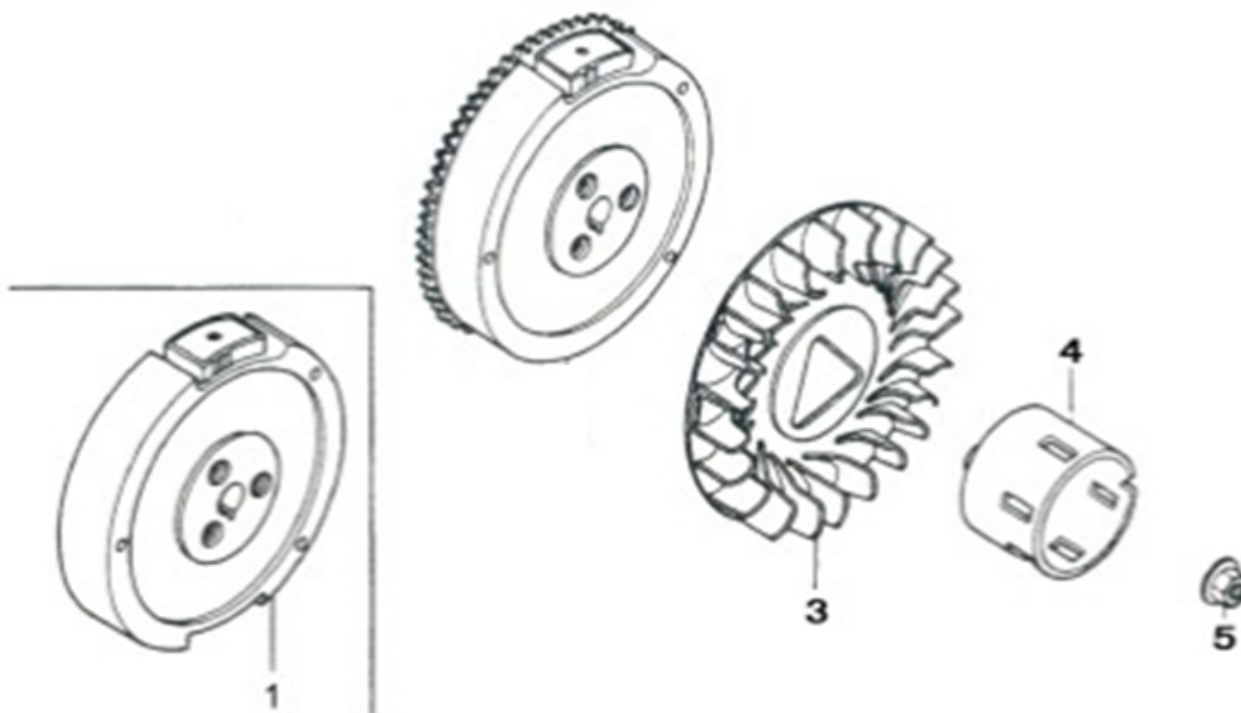

Flywheel CPPG5-5.5

Item	Part No.	Name	Qty	L
1	1636301002	Flywheel assy	1	
3	1636300698	Fan cooling	1	
4	1636301003	Pulley	1	
5	1636301004	Nut special, M16	1