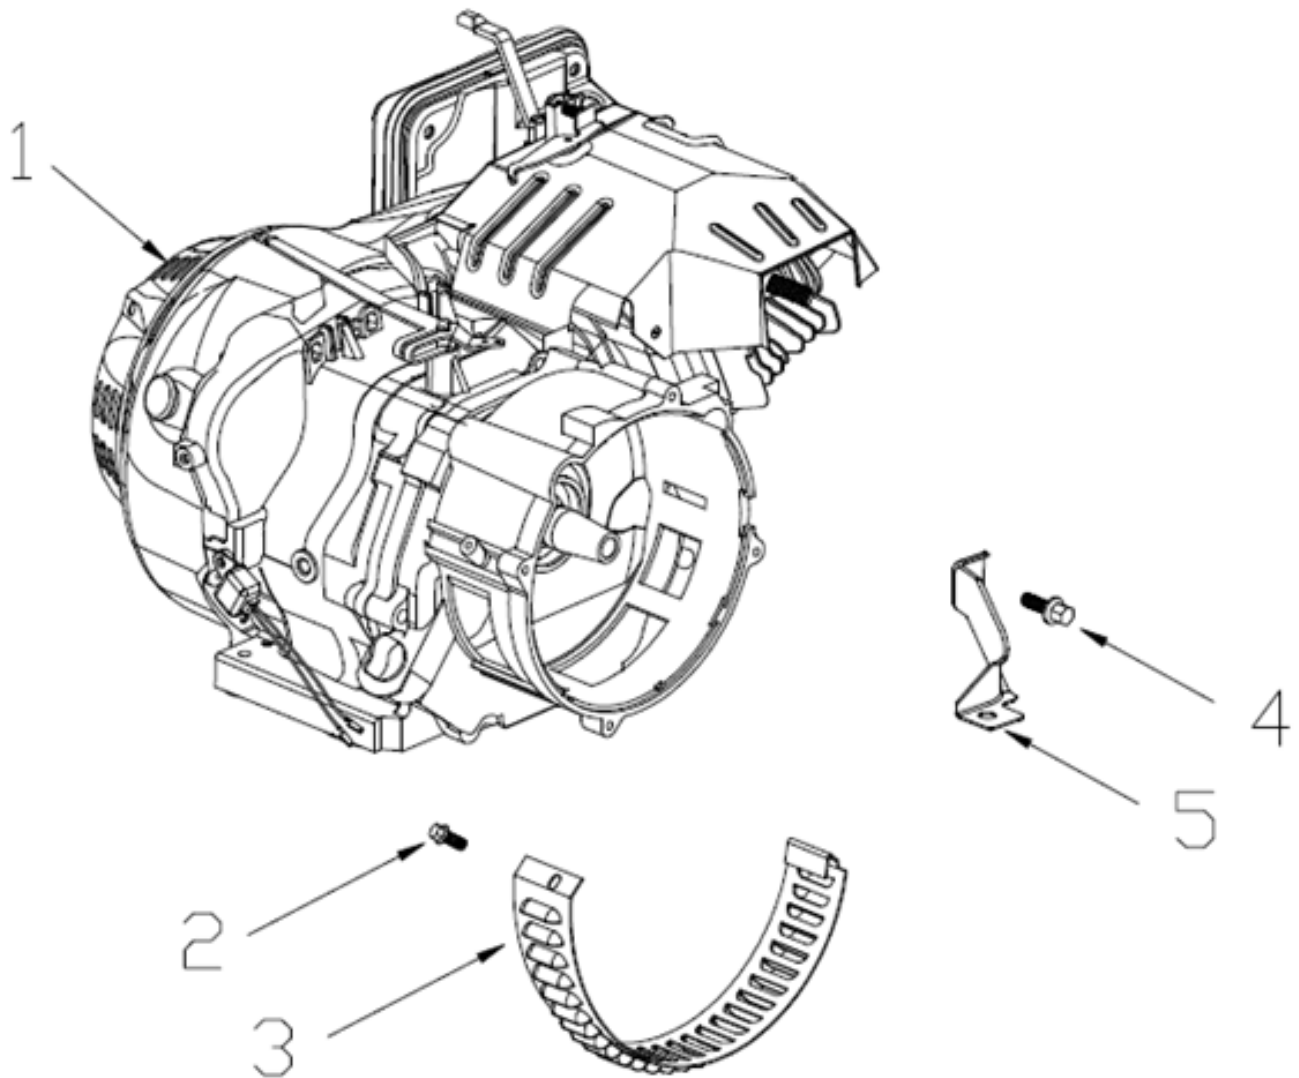

Engine CPPG5-5.5

Refer to the Parts Online web page for most up-to-date information. The printed information might be outdated.

Item	Part No.	Name	Qty	L
1	1636300975	Engine	1	
1	1636301023	Engine	1	
1	1636301019	Engine	1	
2	-	Bolt, flange M5X10	1	
3	1636300976	Cover	1	
4	-	Bolt, flange M6X12	1	
5	1636300977	Bracket	1	

Refer to the Parts Online web page for most up-to-date information. The printed information might be outdated.