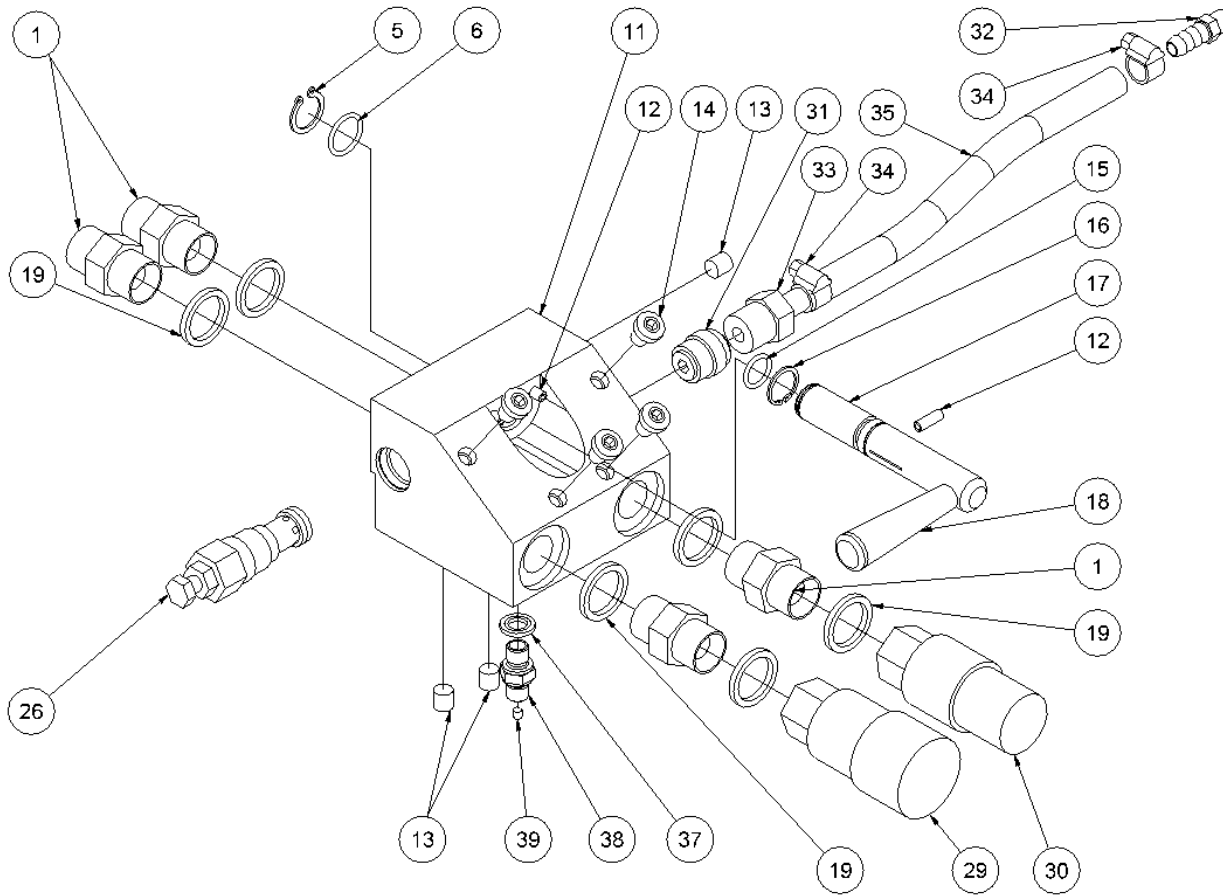

HPP09 spare parts list

From serial number 1498

Fig. 3

Pos.	Part No.	Description	Pcs.
1	7421063	Fitting 1/2"x1/2" BSP	4
5	7621606	Retaining ring A17	1
6	7521609	O-ring 17x2 mm	1
11	8221761	Valve block <i>Up to serial No. 5338</i>	1
11	8221731	Valve block <i>From serial No. 5339</i>	1
12	7621050	Roll pin ø5x14	3
13	7621037	Pipe plug 1/8" <i>Loctite 542</i>	3
14	7621044	Screw M8x16	4
15	7521608	O-ring 13x2 mm	1
16	7621607	Retaining ring AV17	1
17	8221605	Spool	1
18	7721094	Lever ON/OFF <i>Loctite 243</i>	1
19	7521072	Seal ring 1/2"	6
26	7421056	Pressure relief valve <i>30 Nm - up to serial No. 5338</i>	1
26	7421587	Pressure relief valve <i>40 Nm - from serial No. 5339</i>	1
29	7401142	Q.R. coupling 1/2" BSP female	1
30	7401141	Q.R. coupling 1/2" BSP male	1
31	7421733	Check valve	1
32	7421734	Hose fitting 3/8"x1/8" <i>Loctite 542</i>	1
33	7421735	Hose fitting 3/8"x1/2" <i>Loctite 542</i>	1
34	7421740	Hose clip 3/8"	2
35	9021768	Hose 3/8"	1
37	7521064	Seal ring 1/8"	1
38	8221024	Fitting 1/8"x1/8"	1
39	7421073	Fitting with reduction M4	1
-	2121741	Valve block complete	1