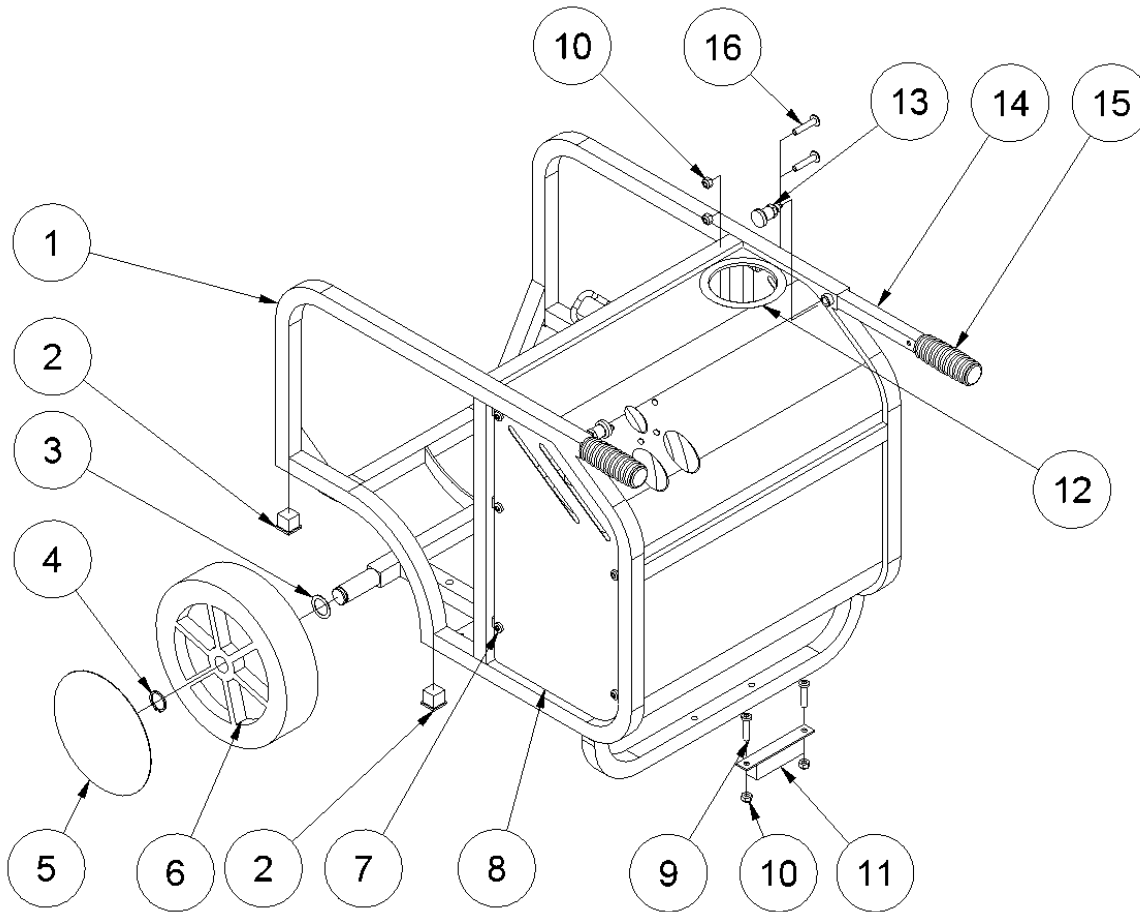

HPP09 spare parts list

From serial number 1498

Fig. 1

Pos.	Part No.	Description	Pcs.
1	8221001	Chassis complete HPP09/09E	1
2	7721125	Tube plug 25x25	4
3	7621100	Shim ring 25/35/1 mm	2
4	7621098	Retaining ring 25x2	2
5	7721140	Wheel cover	2
6	7721138	Wheel	2
7	7621042	Screw M8x10	10
8	8221020	Side cover set HPP09/09E	1
9	7621046	Screw M8x35	2
10	7621010	Lock nut M8	4
11	8721095	Rubber foot	1
12	9021563	Rubber band	1
13	7721197	Bolt <i>Loctite 243</i>	2
14	9022429	Pull-out handle w/rubber grip	2
15	-	Rubber grip (incl. In 9022429)	-
16	7621795	Screw M8x40 <i>Only from serial No. 1545</i>	2

HPP09 spare parts list

From serial number 1498

Fig. 3

Pos.	Part No.	Description	Pcs.
1	7421063	Fitting 1/2"x1/2" BSP	4
5	7621606	Retaining ring A17	1
6	7521609	O-ring 17x2 mm	1
11	8221761	Valve block <i>Up to serial No. 5338</i>	1
11	8221731	Valve block <i>From serial No. 5339</i>	1
12	7621050	Roll pin ø5x14	3
13	7621037	Pipe plug 1/8" <i>Loctite 542</i>	3
14	7621044	Screw M8x16	4
15	7521608	O-ring 13x2 mm	1
16	7621607	Retaining ring AV17	1
17	8221605	Spool	1
18	7721094	Lever ON/OFF <i>Loctite 243</i>	1
19	7521072	Seal ring 1/2"	6
26	7421056	Pressure relief valve <i>30 Nm - up to serial No. 5338</i>	1
26	7421587	Pressure relief valve <i>40 Nm - from serial No. 5339</i>	1
29	7401142	Q.R. coupling 1/2" BSP female	1
30	7401141	Q.R. coupling 1/2" BSP male	1
31	7421733	Check valve	1
32	7421734	Hose fitting 3/8"x1/8" <i>Loctite 542</i>	1
33	7421735	Hose fitting 3/8"x1/2" <i>Loctite 542</i>	1
34	7421740	Hose clip 3/8"	2
35	9021768	Hose 3/8"	1
37	7521064	Seal ring 1/8"	1
38	8221024	Fitting 1/8"x1/8"	1
39	7421073	Fitting with reduction M4	1
-	2121741	Valve block complete	1