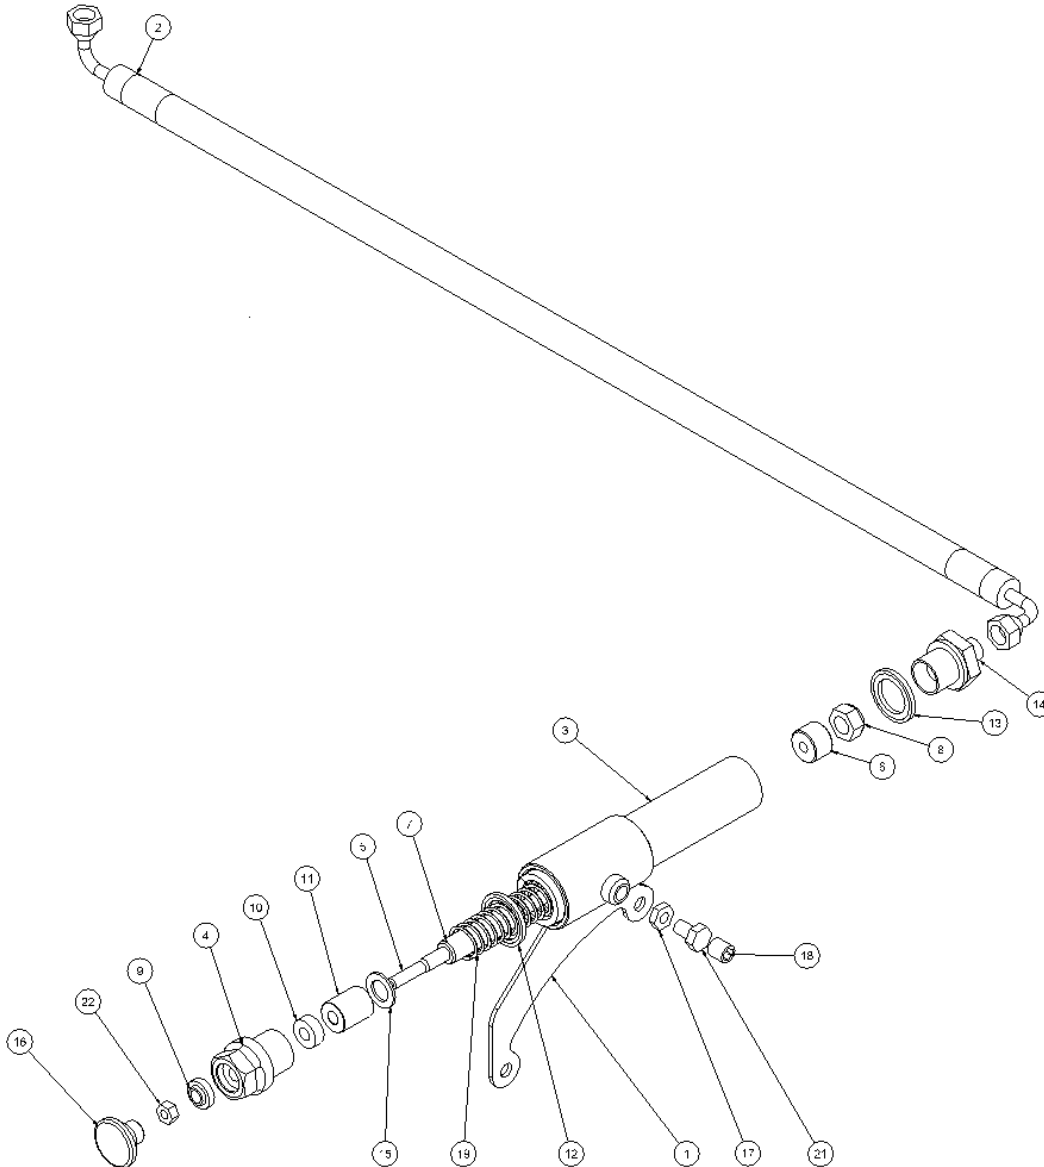

HPP09 spare parts list

From serial number 1498

Fig. 4

Pos.	Part No.	Description	Pcs.
1	8221087	POR bracket complete HPP09	1
2	8721074	POR hose HPP09	1
3	8221005	POR cylinder	1
4	8221006	Seal housing	1
5	8221007	Piston rod	1
6	8221008	Piston	1
7	8221009	Distance pipe	1
8	7621029	Nut M6	1
9	7521013	Seal	1
10	7521014	Seal	1
11	8221015	Guide element, bronze	1
12	7521018	Seal ring POR 18/24x2	1
13	7521017	Seal ring 3/8"	1
14	7421012	Fitting 3/8"x1/8"	1
15	7621021	Washer SS 10x16x1.2	1
16	8221131	POR head <i>Loctite 243</i>	1
17	7621028	Nut M6	1
18	7621031	Set screw M8x8	1
19	8621019	Compression spring	1
21	7621040	Screw M6x10	1
22	7621011	Nut M5 <i>Loctite 243</i>	1
-	2121106	POR complete <i>Pos. 3-16, 19, 22</i>	1