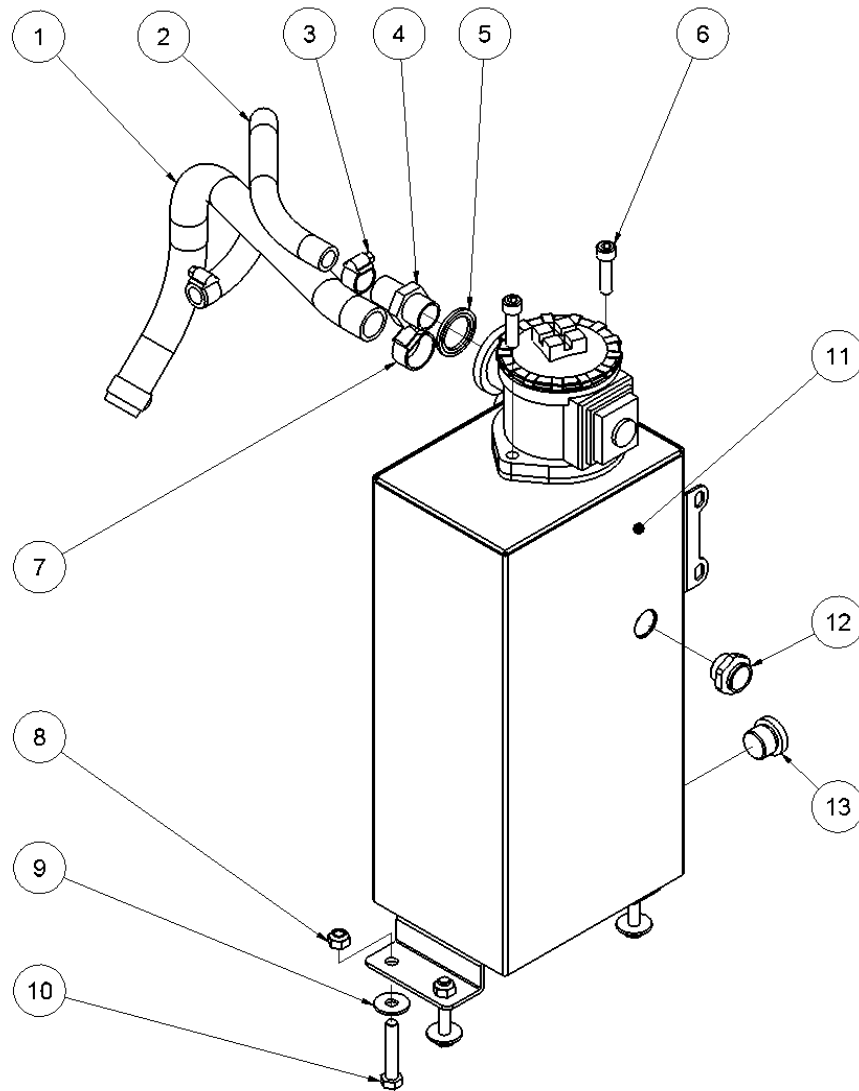

HPP09 spare parts list

From serial number 1498

Fig. 5

Pos.	Part No.	Description	Pcs.
1	8721071	3/4" hose	1
2	8721070	1/2" hose	1
3	7421081	Hose clip 1/2"	2
4	7421079	Hose fitting 1/2"x3/4"	1
5	7521118	Seal ring 3/4"	1
6	7621045	Screw M8x30 <i>Loctite 243</i>	2
7	7421082	Hose clip 3/4"	2
8	7621010	Lock nut M8	4
9	7621035	Washer M8	4
10	7621049	Screw M8x45	4
11	8221153	Hydraulic tank	1
12	7721099	Sight glass 1/2" w/seal	1
13	7621075	Threaded plug 1/2" w/seal	1