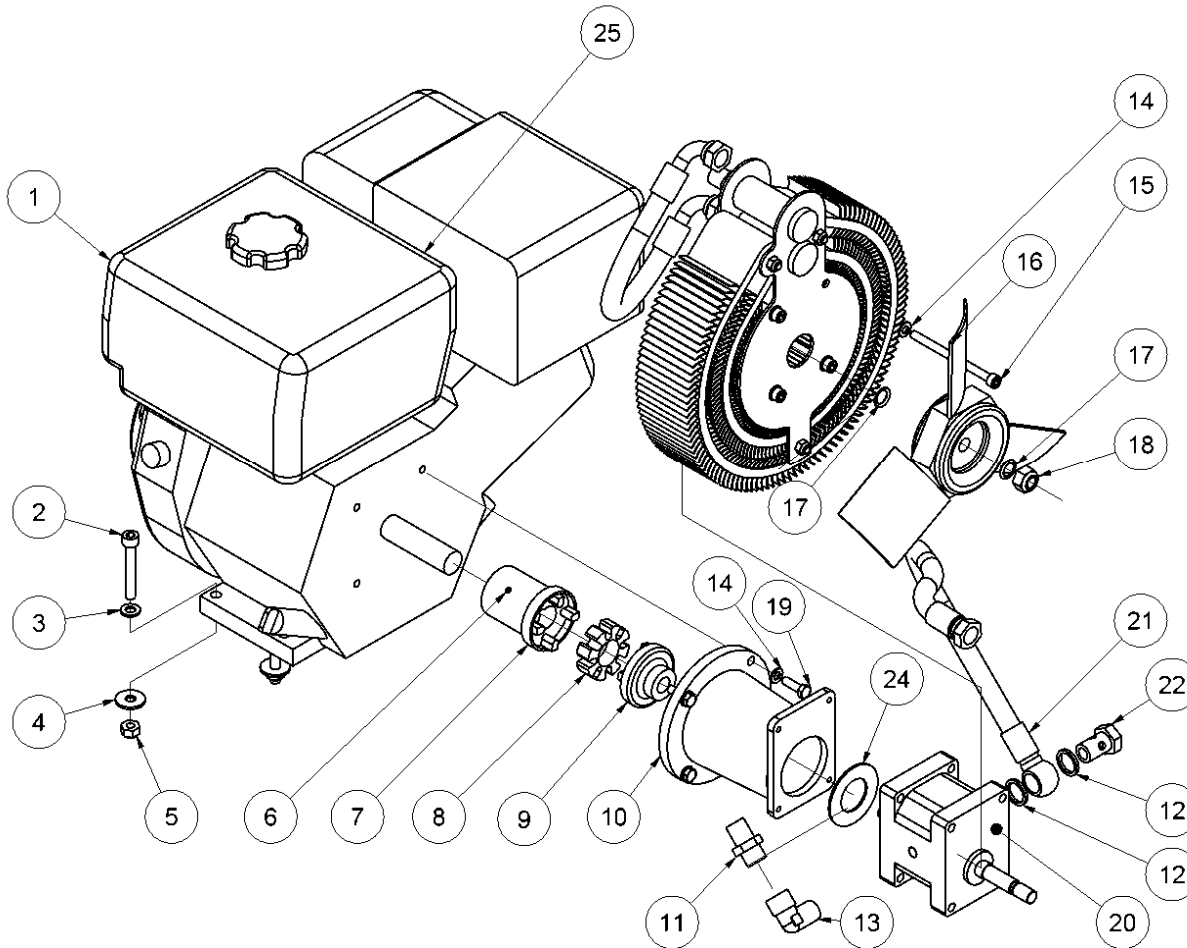

HPP09 spare parts list

From serial number 1498

Fig. 2

Pos.	Part No.	Description	Pcs.
1	7321143	Engine 9 HP Honda GX270	1
2	7621039	Screw M10x65	4
3	7621172	Washer M10	4
4	7621034	Washer M10	4
5	7621027	Nut M10	4
6	7621032	Set screw M6x8 <i>Loctite 243 - 5 Nm</i>	1
7	7421066	Coupling engine part	1
8	7421083	Rubber coupling	1
9	7421067	Coupling pump	1
10	7421068	Coupling housing	1
11	7421080	Hose fitting 3/4"x1/2" <i>Loctite 543</i>	1
12	7521072	Seal ring 1/2"	2
13	7421060	Angle nipple 1/2" <i>Loctite 542</i>	1
14	7621171	Washer M8	8
15	7621043	Screw M8x110 <i>Loctite 243 - 15 Nm</i>	4
16	8321130	Fan ø280-3	1
17	7621117	Spring washer M14	2
18	7621111	Nut M14x1.5 <i>40 Nm</i>	1
19	7621038	Screw 5/16" UNFx25 <i>Loctite 243 - 20 Nm</i>	4
20	7421076	Pump 6.3 ccm	1
-	9021667	Seal kit for hydraulic pump	1
21	8721084	Feed line w/banjo	1
22	7421062	Banjo bolt 1/2" <i>80 Nm</i>	1
24	9922133	Centering washer	1
25	8621137	Tension spring 0.90x9.10x23	1
-	2121103	Cooler complete <i>See fig. 7</i>	1