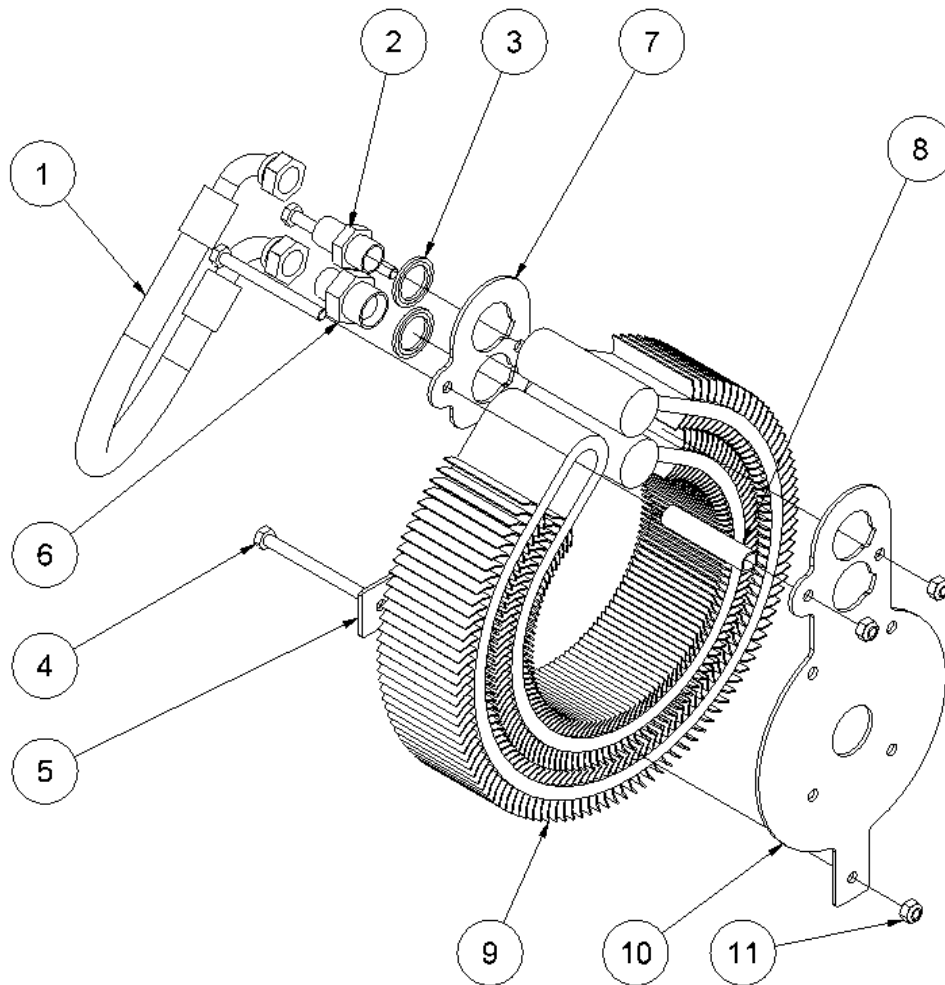

HPP09 spare parts list

From serial number 1498

Fig. 6 **NEW TYPE**

Pos.	Part No.	Description	Pcs.
1	9421189	Filter cover	1
2	9421193	Filter spring	1
3	9421502	Seal f/filter cover <i>Also included in 9421188</i>	1
4	9421190	Filter element	1
5	-	O-ring $\varnothing 3 \times 22$ <i>Included in 9421188</i>	1
6	-	Filter cup	1
7	-	O-ring $\varnothing 3 \times 60$ <i>Included in 9421188</i>	1
8	-	Filter housing	1
9	9421191	Ventilation filter <i>Old type</i>	1
9	9422041	Ventilation filter <i>New type</i>	1
10	9421192	Cover f/ventilation filter <i>Old type</i>	1
10	9422042	Cover f/ventilation filter <i>New type</i>	1
11	-	Seal <i>Included in 9421188</i>	1
12	7621789	Hose clamp	1
13	9022043	Filter hose	1
-	9421188	Seal kit filter <i>Pos. 3, 5, 7 and 11</i>	1
-	8421092	Filter complete <i>Pos. 1-13</i>	1

OLD TYPE

HPP09 spare parts list

From serial number 1498

Fig. 7

Pos.	Part No.	Description	Pcs.
1	8721630	Cooler pressure hose	1
2	7421079	Hose fitting 1/2"x3/4"	1
3	7521118	Seal ring 3/4"	2
4	7621047	Screw M8x90	3
5	8221121	Plate	1
6	7421582	Fitting 1/2"x3/4"	1
7	8221116	Plate	1
8	8221086	Distance pipe $\varnothing 12 \times 1.5$	1
9	8321093	Cooler $\varnothing 280-12$	1
10	8221112	Bracket for cooler	1
11	7621010	Lock nut M8	3
-	2121103	Cooler complete <i>Pos. 4-5, 7-11</i>	1