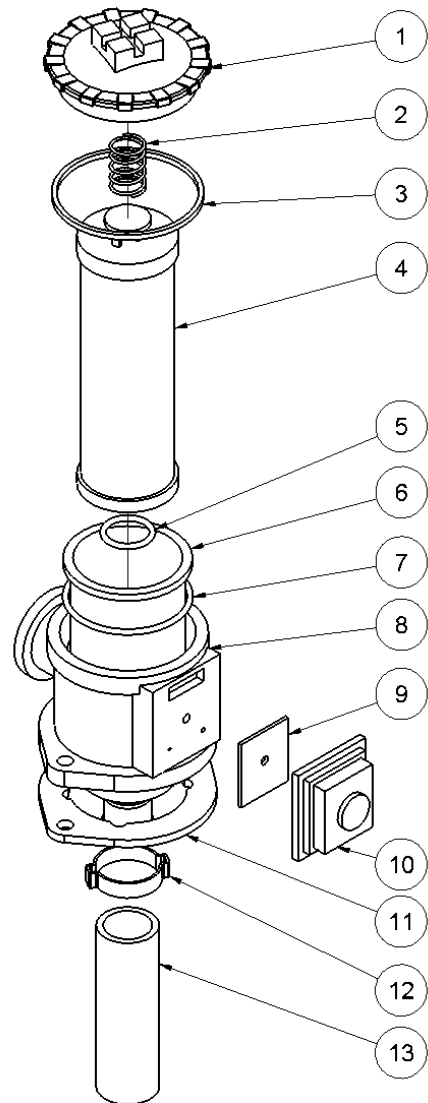

Fig. 7

HPP09 spare parts list

From serial number 1498

Fig. 6 **NEW TYPE**