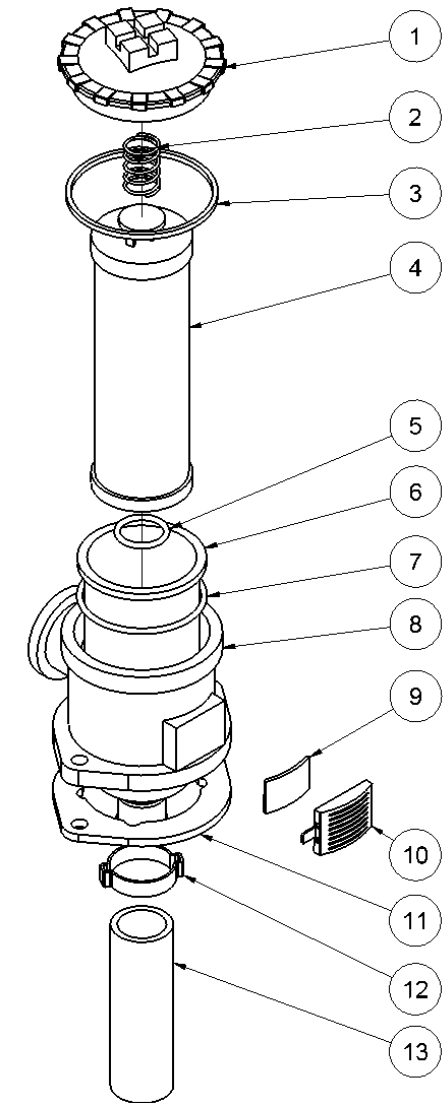

HPP09 spare parts list

From serial number 1498

Pos.	Part No.	Description	Pcs.
1	9421189	Filter cover	1
2	9421193	Filter spring	1
3	9421502	Seal f/filter cover <i>Also included in 9421188</i>	1
4	9421190	Filter element	1
5	-	O-ring $\varnothing 3 \times 22$ <i>Included in 9421188</i>	1
6	-	Filter cup	1
7	-	O-ring $\varnothing 3 \times 60$ <i>Included in 9421188</i>	1
8	-	Filter housing	1
9	9421191	Ventilation filter <i>Old type</i>	1
9	9422041	Ventilation filter <i>New type</i>	1
10	9421192	Cover f/ventilation filter <i>Old type</i>	1
10	9422042	Cover f/ventilation filter <i>New type</i>	1
11	-	Seal <i>Included in 9421188</i>	1
12	7621789	Hose clamp	1
13	9022043	Filter hose	1
-	9421188	Seal kit filter <i>Pos. 3, 5, 7 and 11</i>	1
-	8421092	Filter complete <i>Pos. 1-13</i>	1

OLD TYPE