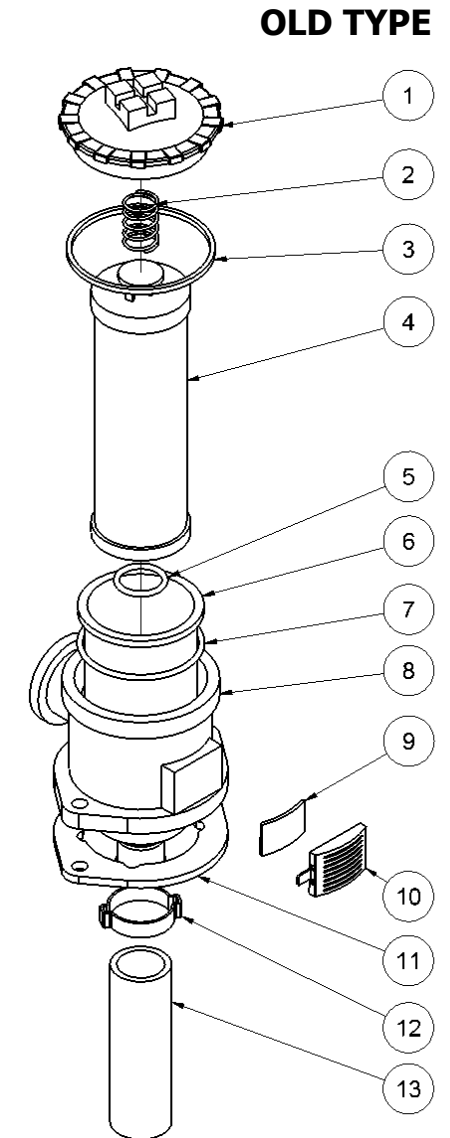

Pos.	Part No.	Description	Pcs.
1	9421189	Filter cover	1
2	9421193	Filter spring	1
3	9421502	Seal f/filter cover <i>Also included in 9421188</i>	1
4	9421190	Filter element	1
5	-	O-ring $\varnothing 3 \times 22$ <i>Included in 9421188</i>	1
6	-	Filter cup	1
7	-	O-ring $\varnothing 3 \times 60$ <i>Included in 9421188</i>	1
8	-	Filter housing	1
9	9421191	Ventilation filter <i>Old type</i>	1
9	9422041	Ventilation filter <i>New type</i>	1
10	9421192	Cover f/ventilation filter <i>Old type</i>	1
10	9422042	Cover f/ventilation filter <i>New type</i>	1
11	-	Seal <i>Included in 9421188</i>	1
12	7621789	Hose clamp	1
13	9022043	Filter hose	1
-	9421188	Seal kit filter <i>Pos. 3, 5, 7 and 11</i>	1
-	8421092	Filter complete <i>Pos. 1-13</i>	1