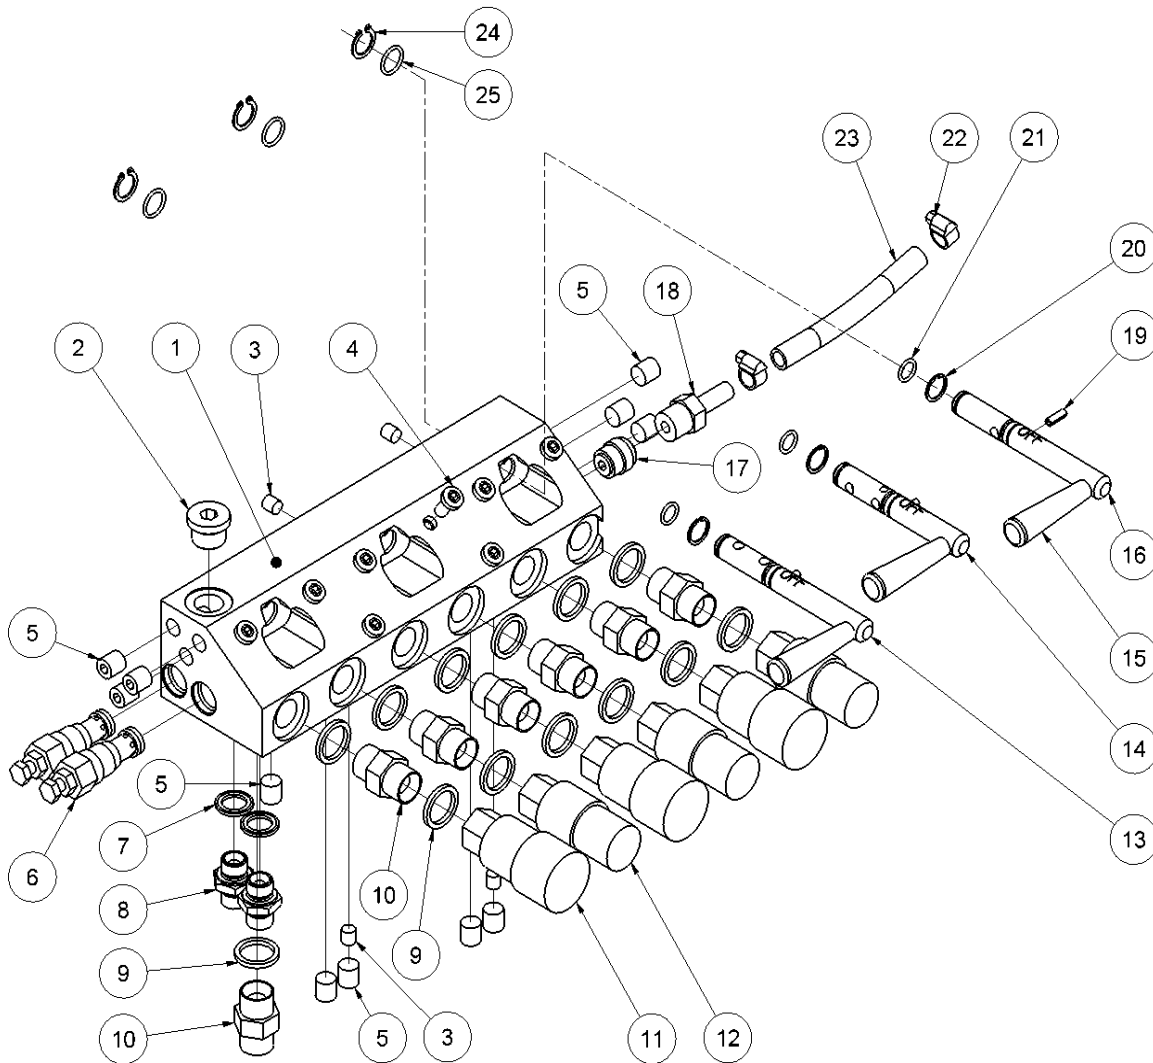

## From serial No. 2124

Fig. 3

Pos.	Part No.	Description	Pcs.
1	8221932	Valve block	1
2	7621075	Threaded plug 1/2" w/seal	1
3	7621037	Pipe plug 1/8" <i>Loctite 542</i>	4
4	7621044	Screw M8x16	8
5	7622357	Pipe plug 1/4" <i>Loctite 542</i>	11
6	7421587	Pressure relief valve <i>40 Nm</i>	2
7	7521017	Seal ring 3/8"	2
8	7421771	Fitting 3/8"x3/8"	2
9	7521072	Seal ring 1/2"	13
10	7421063	Fitting 1/2"x1/2" BSP	7
11	7401142	Q.R. coupling 1/2" BSP female	3
12	7401141	Q.R. coupling 1/2" BSP male	3
13	8221933	Spool A	1
14	8221934	Spool B	1
15	7721094	Lever ON/OFF <i>Loctite 243</i>	3
16	8221935	Spool C	1
17	7421733	Check valve	1
18	7421735	Hose fitting 3/8"x1/2" <i>Loctite 542</i>	1
19	7621050	Roll pin $\varnothing 5 \times 14$	3
20	7621097	Retaining ring AV15	3
21	7521135	O-ring 11x2 mm	3
22	7421740	Hose clip 3/8"	2
23	9022052	Hose 3/8"	1
24	7621096	Retaining ring A15	3
25	7521134	O-ring 15x2 mm	3
-	2121971	Valve block complete MULTI FLEX	1