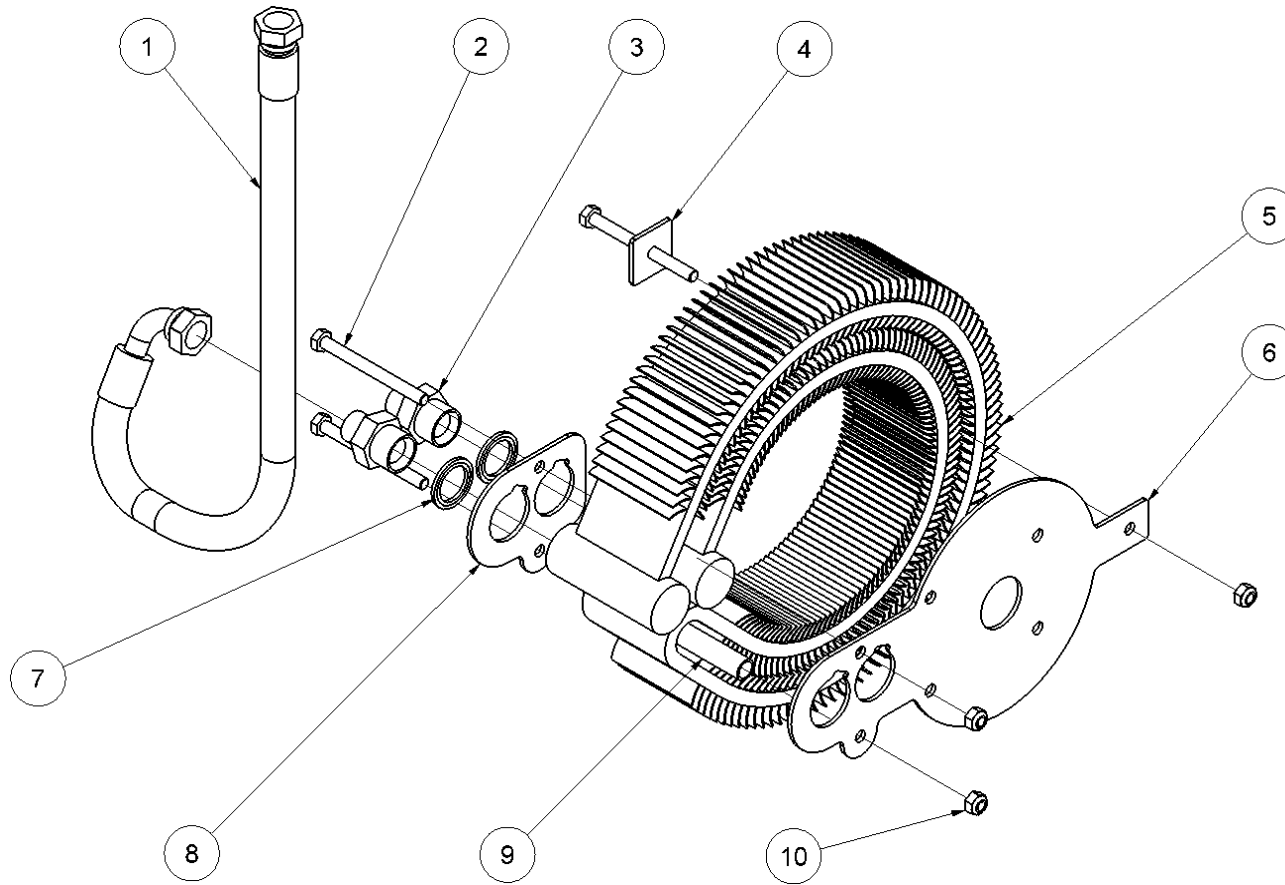

## From serial No. 2124

Fig. 5

Pos.	Part No.	Description	Pcs.
1	9421189	Filter cover	1
2	9421193	Filter spring	1
3	9421502	Seal f/filter cover <i>Also included in 9421188</i>	1
4	9421190	Filter element	1
5	-	O-ring $\varnothing 3 \times 22$ <i>Included in 9421188</i>	1
6	-	Filter cup	1
7	-	O-ring $\varnothing 3 \times 60$ <i>Included in 9421188</i>	1
8	-	Filter housing	1
9	9421191	Ventilation filter <i>Old type</i>	1
9	9422041	Ventilation filter <i>New type</i>	1
10	9421192	Cover f/ventilation filter <i>Old type</i>	1
10	9422042	Cover f/ventilation filter <i>New type</i>	1
11	-	Seal <i>Included in 9421188</i>	1
12	7621789	Hose clamp	1
13	9022043	Filter hose	1
-	9421188	Seal kit filter <i>Pos. 3, 5, 7 and 11</i>	1
-	8421092	Filter complete <i>Pos. 1-13</i>	1

## From serial No. 2124

Fig. 6

Pos.	Part No.	Description	Pcs.
1	8721974	Cooler pressure hose	1
2	7621047	Screw M8x90	3
3	7421582	Fitting 1/2"x3/4" <i>Loctite 542</i>	2
4	8221121	Plate	1
5	8321093	Cooler $\varnothing$ 280-12	1
6	8221112	Bracket for cooler	1
7	7521118	Seal ring 3/4"	2
8	8221116	Plate	1
9	8221086	Distance pipe $\varnothing$ 12x1.5	1
10	7621010	Lock nut M8	3
-	2121103	Cooler complete <i>Pos. 2, 4, 5, 6, 8, 9, 10</i>	1