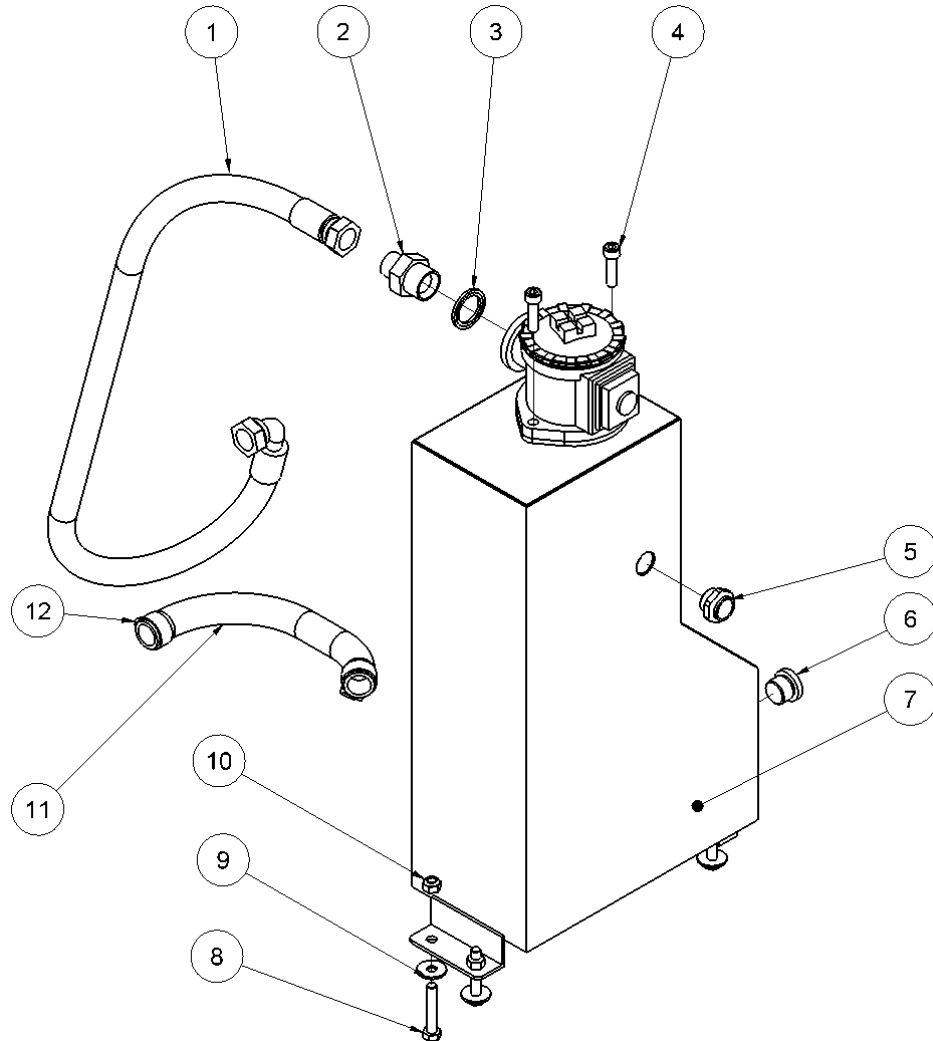

## From serial No. 2124

Fig. 3

Pos.	Part No.	Description	Pcs.
1	8221932	Valve block	1
2	7621075	Threaded plug 1/2" w/seal	1
3	7621037	Pipe plug 1/8" <i>Loctite 542</i>	4
4	7621044	Screw M8x16	8
5	7622357	Pipe plug 1/4" <i>Loctite 542</i>	11
6	7421587	Pressure relief valve <i>40 Nm</i>	2
7	7521017	Seal ring 3/8"	2
8	7421771	Fitting 3/8"x3/8"	2
9	7521072	Seal ring 1/2"	13
10	7421063	Fitting 1/2"x1/2" BSP	7
11	7401142	Q.R. coupling 1/2" BSP female	3
12	7401141	Q.R. coupling 1/2" BSP male	3
13	8221933	Spool A	1
14	8221934	Spool B	1
15	7721094	Lever ON/OFF <i>Loctite 243</i>	3
16	8221935	Spool C	1
17	7421733	Check valve	1
18	7421735	Hose fitting 3/8"x1/2" <i>Loctite 542</i>	1
19	7621050	Roll pin $\varnothing 5 \times 14$	3
20	7621097	Retaining ring AV15	3
21	7521135	O-ring 11x2 mm	3
22	7421740	Hose clip 3/8"	2
23	9022052	Hose 3/8"	1
24	7621096	Retaining ring A15	3
25	7521134	O-ring 15x2 mm	3
-	2121971	Valve block complete MULTI FLEX	1

## From serial No. 2124

Fig. 4

Pos.	Part No.	Description	Pcs.
1	8721583	Cooler pressure hose	1
2	7421582	Fitting 1/2"x3/4"	1
3	7521118	Seal ring 3/4"	1
4	7621045	Screw M8x30	2
5	7721099	Sight glass 1/2" w/seal	1
6	7621075	Threaded plug 1/2" w/seal	1
7	8221325	Hydraulic tank HPP18	1
8	7621049	Screw M8x45	4
9	7621035	Washer M8	4
10	7621010	Lock nut M8	4
11	9021479	Suction hose	1
12	7421082	Hose clip 3/4"	2