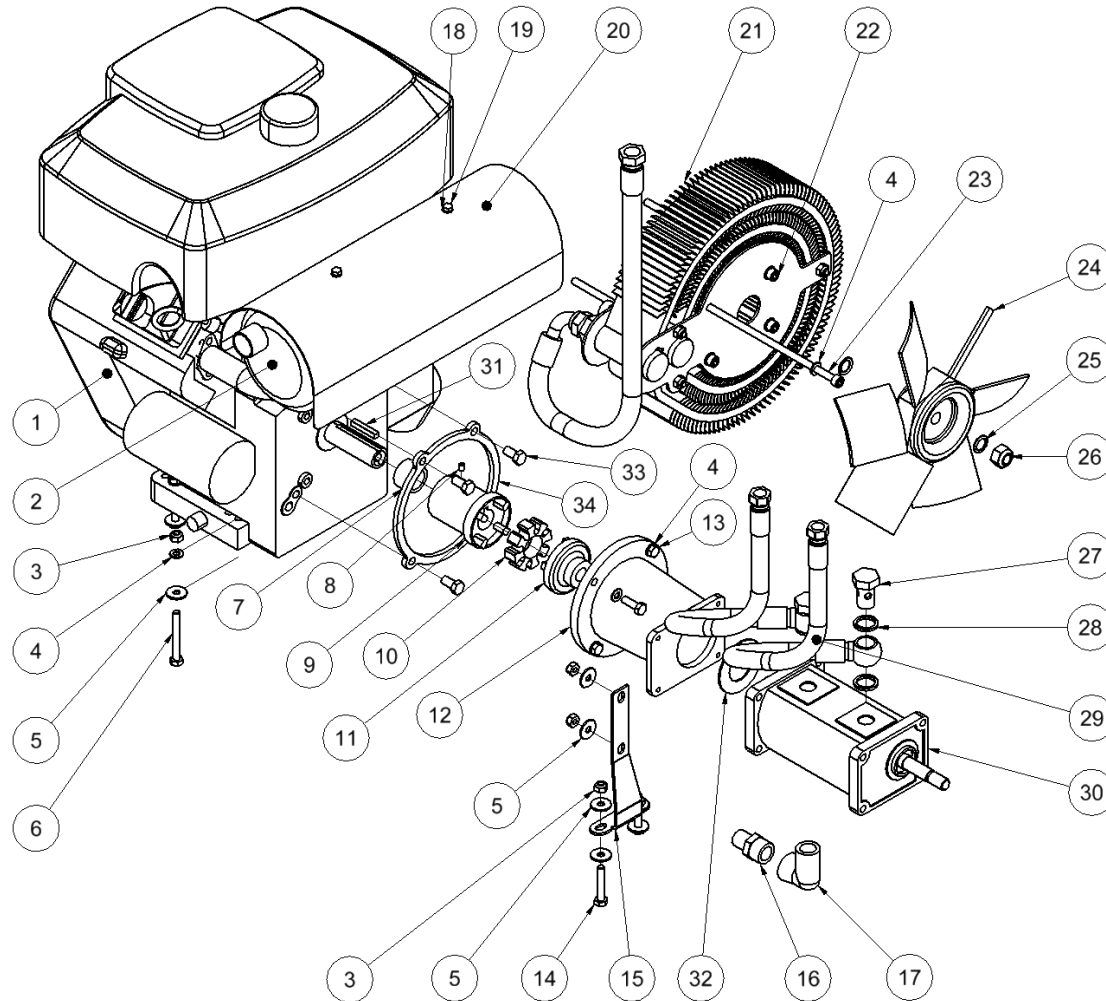

HPP18V MULTI FLEX spare parts list

From serial No. 2124

Fig. 2

Pos.	Part No.	Description	Pcs.
1	7321057	Engine 18 HP Vanguard	1
2	8221478	Exhaust	1
3	7621010	Lock nut M8	8
4	7621171	Washer M8	12
5	7621035	Washer M8	10
6	7621048	Screw M8x65	4
7	8221560	Distance piece	1
8	7621032	Set screw M6x8 <i>Loctite 243</i>	1
9	7421066	Coupling engine part	1
10	7421083	Rubber coupling	1
11	7421067	Coupling pump	1
12	9023068	Coupling housing Kit <i>Pos 12,33,34</i>	1
13	7621038	Screw 5/16" UNFx25 <i>Loctite 243</i>	4
14	7621049	Screw M8x45	2
15	8221977	Supporting bracket	1
16	7421336	Hose fitting 3/4"x3/4" <i>Loctite 542</i>	1
17	7421952	Elbow fitting 3/4"x3/4" <i>Loctite 542</i>	1
18	7621136	Washer M6	2
19	7621040	Screw M6x10	2
20	8221337	Exhaust cover	1
21	2121103	Cooler complete <i>See fig. 6</i>	1
22	7621333	Screw M8x200 <i>Loctite 243 - 15 Nm</i>	2
23	7621972	Screw M8x220 <i>Loctite 243 - 15 Nm</i>	2
24	8321561	Fan ø280-6	1
25	7621117	Spring washer M14	2
26	7621111	Nut M14x1,5	1
27	7421062	Banjo bolt 1/2"	2
28	7521072	Seal ring 1/2"	4
29	8721951	Pressure hose	2
30	7421946	Pump 6.3x6.3 ccm	1
31	7621480	Shaft key	1
32	9922133	Centering washer	1
33	9931540	Screw <i>Incl. in 9023068</i>	4
34	8223051	Guide ring <i>Incl. in 9023068</i>	1