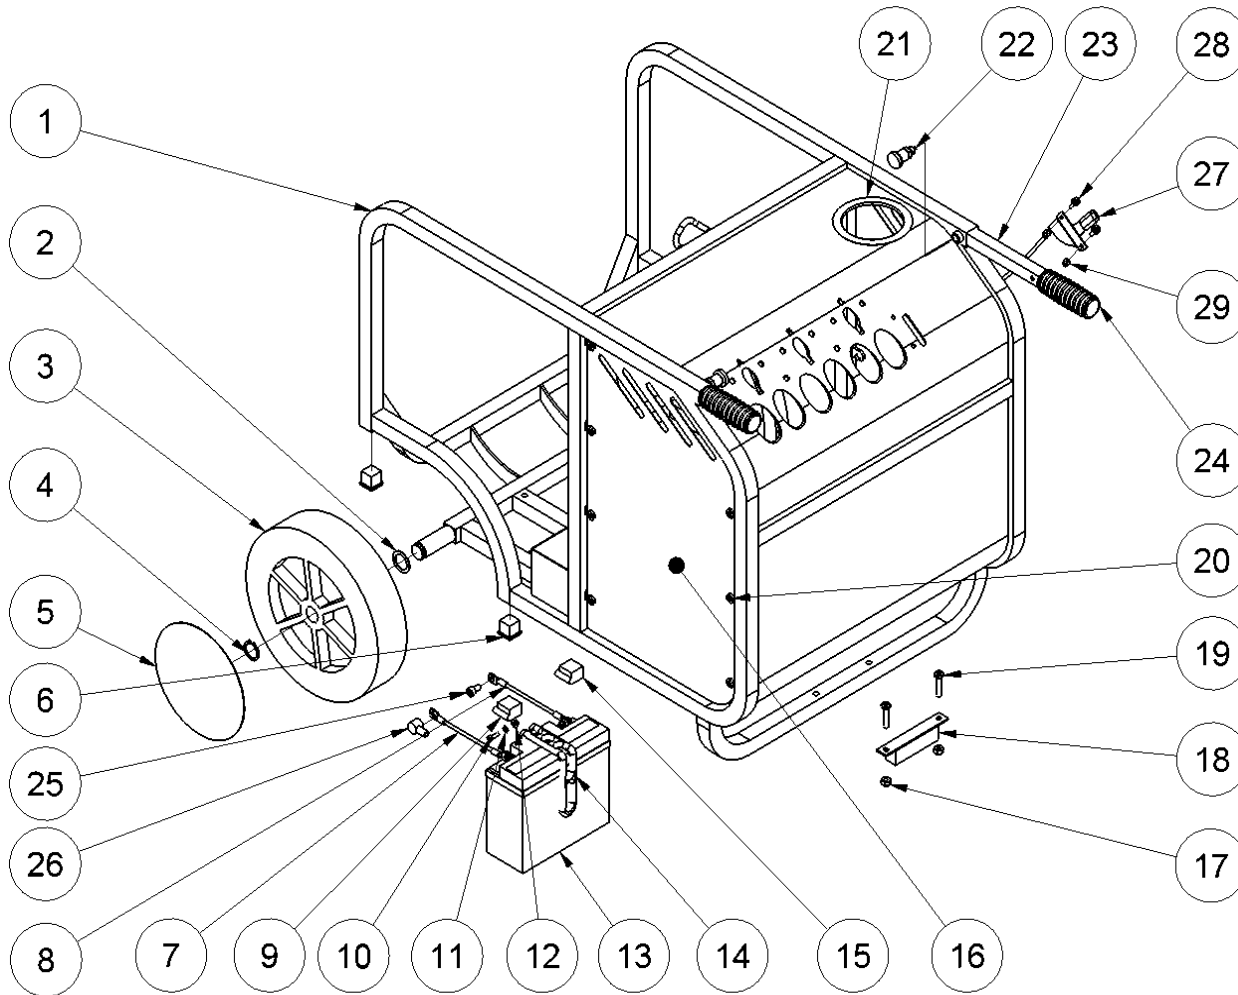

## From serial No. 2124

Fig. 1

Pos.	Part No.	Description	Pcs.
1	8221945	Chassis complete MULTIFLEX	1
2	7621100	Shim ring 25/35/1 mm	2
3	7721139	Wheel HPP13/18	2
4	7621098	Retaining ring 25x2	2
5	7721140	Wheel cover	2
6	7721125	Tube plug 25x25	4
7	9021948	Cable red w/cable terminal	1
8	9021949	Cable black w/cable terminal	1
9	7721196	Cover (battery)	1
10	-	Screw (incl. in 7321194)	2
11	-	Washer (incl. in 7321194)	2
12	-	Nut (incl. in 7321194)	2
13	7321194	Battery 12V/17Amp	1
14	7721198	Rubber strap	1
15	7721195	Cover (battery)	1
16	8221187	Side cover set HPP18	1
17	7621010	Lock nut M8	2
18	8721095	Rubber foot	1
19	7621046	Screw M8x35	2
20	7621042	Screw M8x10	14
21	9021563	Rubber band	1
22	7721197	Bolt <i>Loctite 243</i>	2
23	9022430	Pull-out handle w/rubber grip	2
24	-	Rubber grip (incl. In 9022430)	-
25	7631395	Screw M8x14	1
26	7721950	Cover (battery)	1
27	9022055	Throttle control w/cable	1
28	9922053	Screw M5x18	2
29	9922054	Nut M5	2

## From serial No. 2124

Fig. 3

Pos.	Part No.	Description	Pcs.
1	8221932	Valve block	1
2	7621075	Threaded plug 1/2" w/seal	1
3	7621037	Pipe plug 1/8" <i>Loctite 542</i>	4
4	7621044	Screw M8x16	8
5	7622357	Pipe plug 1/4" <i>Loctite 542</i>	11
6	7421587	Pressure relief valve <i>40 Nm</i>	2
7	7521017	Seal ring 3/8"	2
8	7421771	Fitting 3/8"x3/8"	2
9	7521072	Seal ring 1/2"	13
10	7421063	Fitting 1/2"x1/2" BSP	7
11	7401142	Q.R. coupling 1/2" BSP female	3
12	7401141	Q.R. coupling 1/2" BSP male	3
13	8221933	Spool A	1
14	8221934	Spool B	1
15	7721094	Lever ON/OFF <i>Loctite 243</i>	3
16	8221935	Spool C	1
17	7421733	Check valve	1
18	7421735	Hose fitting 3/8"x1/2" <i>Loctite 542</i>	1
19	7621050	Roll pin $\varnothing 5 \times 14$	3
20	7621097	Retaining ring AV15	3
21	7521135	O-ring 11x2 mm	3
22	7421740	Hose clip 3/8"	2
23	9022052	Hose 3/8"	1
24	7621096	Retaining ring A15	3
25	7521134	O-ring 15x2 mm	3
-	2121971	Valve block complete MULTI FLEX	1