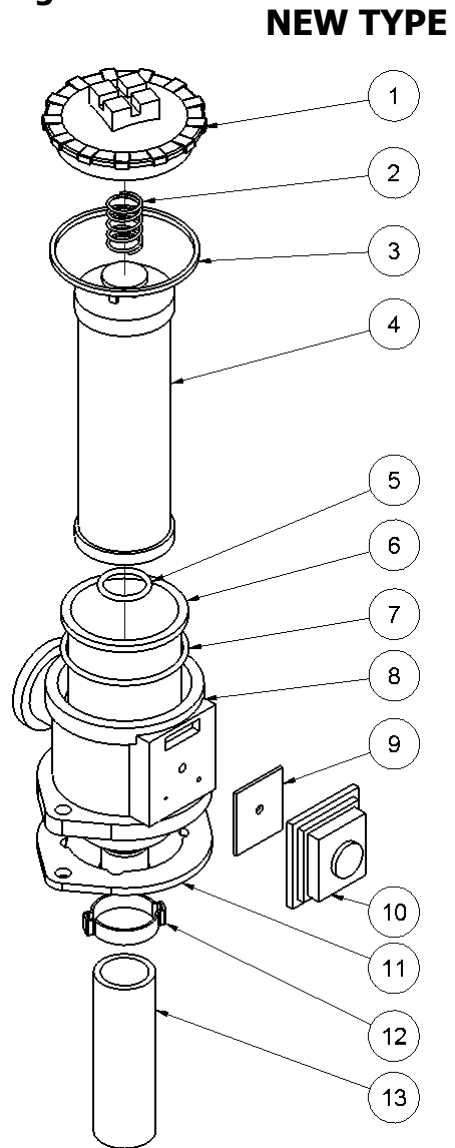

Fig. 6

HPP18V MULTI FLEX spare parts list

From serial No. 2124

Fig. 5