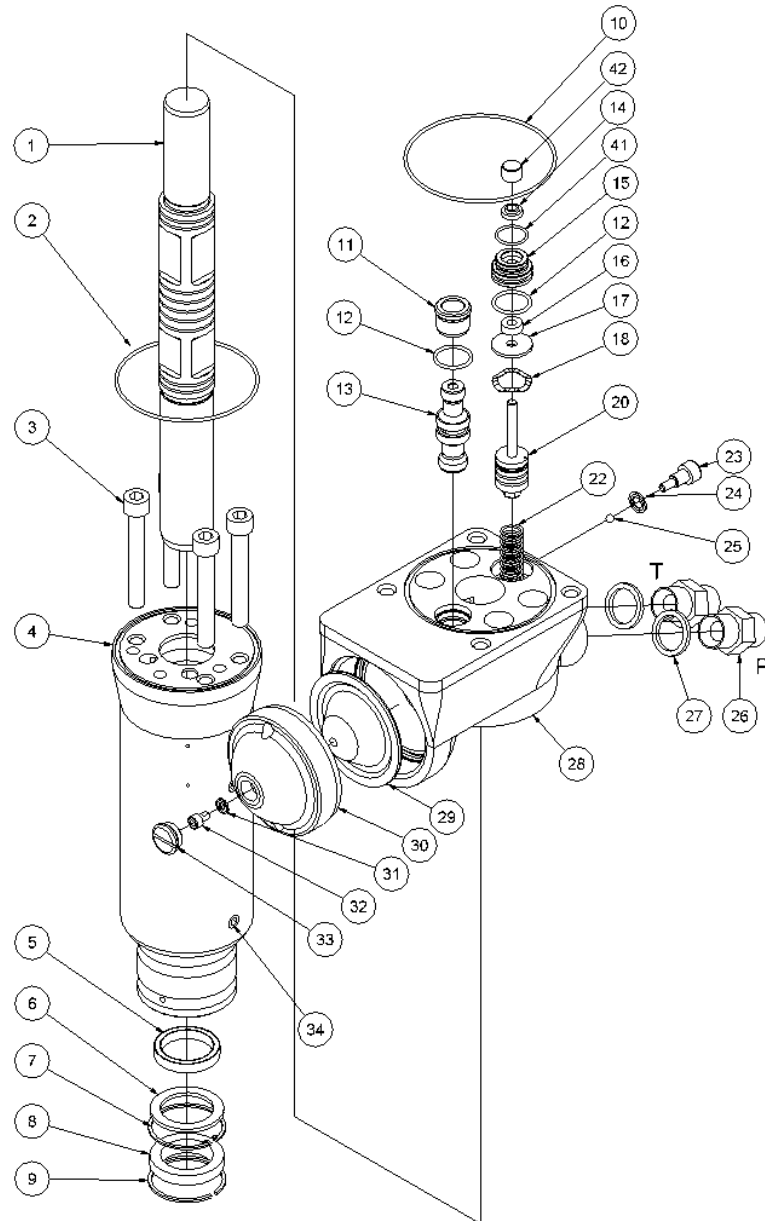

HH23 • HH25 spare parts list

From Serial No. 7600

Fig. 2b

Pos.	Part No.	Description	Pcs.
-	4141358	1/2" tailhose-set 0.3 m	1
-	7401141	Q.R. coupling 1/2" BSP male	1
-	7401142	Q.R. coupling 1/2" BSP female	1
1	8212223	Striking piston 20 l.p.m.	1
1	8212123	Striking piston 30 l.p.m.	1
2	7511247	O-ring 82x2	1
3	7611244	Screw M10x75	4
4	9012130	Cylinder	1
5	7511232	Seal $\varnothing 32/\varnothing 40 \times 6$	1
6	8211223	Supporting washer $\varnothing 32.7 \times 45 \times 2.5$	1
7	7611229	Retaining ring	1
8	7511234	Rod wiper	1
9	7611230	Spring ring	1
10	7511246	O-ring 88x2	1
11	8211228	Sleeve	1
12	7511248	O-ring 20x2	2
13	8211303	Spool HH23/HH25 20 l.p.m.	1
13	8211200	Spool HH23/HH25 30 l.p.m.	1
14	7521013	Seal	1
15	8211226	Seal housing	1
16	7521014	Seal	1
17	8211251	Washer	1
18	7611252	Crinkled spring washer 23.8x17.3x0.3	1
20	9011750	Trigger piston complete	1
22	8611249	Compression spring 1.25x12.5x62.5	1
23	8611255	Screw M8 f/lock nut	1
24	7511254	Seal ring M8	1
25	7611253	Ball $\varnothing 5$ mm	1
26	7421063	Fitting 1/2"x1/2" BSP <i>Only for tail-hoses with female thread</i>	2
26	7421343	Fitting 1/2"x3/4" JIC <i>Only for tail-hoses with female thread</i>	2
27	7521072	Seal ring 1/2"	2
28	8212220	Valve housing 20 l.p.m.	1
28	8212121	Valve housing 30 l.p.m.	1
29	7711091	Diaphragm	1
30	8211216	Accumulator cover	1
31	7511268	Seal ring M5	1
32	8611269	Screw M5 f/accumulator	1
33	8211256	Plug	1
34	7621037	Pipe plug 1/8"	4
41	7511300	O-ring 17x1.5	1
42	8211227	Distance piece	1
-	9011379	Seal kit	1