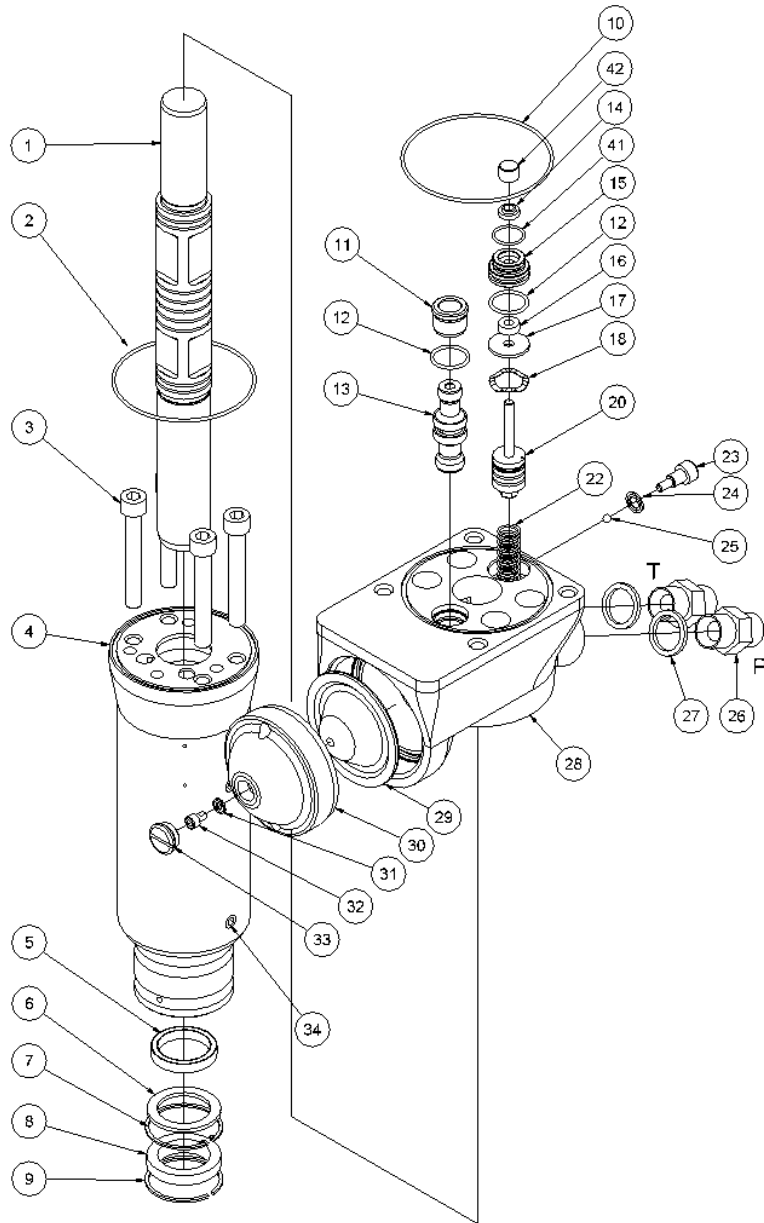

HH27 spare parts list

From Serial No. 7600

Fig. 2c

Pos.	Part No.	Description	Pcs.
-	4141358	1/2" tailhose-set 0.3 m	1
-	7401141	Q.R. coupling 1/2" BSP male	1
-	7401142	Q.R. coupling 1/2" BSP female	1
1	8212225	Striking piston 20 l.p.m.	1
1	8212224	Striking piston 30 l.p.m.	1
2	7511247	O-ring 82x2	1
3	7611244	Screw M10x75 <i>Only up to serial No. 9711</i>	4
3	7612554	Screw M10x80 <i>Only from serial No. 9712</i>	4
4	9012222	Cylinder	1
5	7511232	Seal $\varnothing 32/\varnothing 40 \times 6$	1
6	8211223	Supporting washer $\varnothing 32.7 \times 45 \times 2.5$	1
7	7611229	Retaining ring	1
8	7511234	Rod wiper	1
9	7611230	Spring ring	1
10	7511246	O-ring 88x2	1
11	8211228	Sleeve	1
12	7511248	O-ring 20x2	2
13	8211747	Spool HH27 20 l.p.m.	1
13	8211748	Spool HH27 30 l.p.m.	1
14	7521013	Seal	1
15	8211226	Seal housing	1
16	7521014	Seal	1
17	8211251	Washer	1
18	7611252	Crinkled spring washer 23.8x17.3x0.3	1
20	9011750	Trigger piston complete	1
22	8611249	Compression spring 1.25x12.5x62.5	1
23	8611255	Screw M8 f/lock nut	1
24	7511254	Seal ring M8	1
25	7611253	Ball $\varnothing 5$ mm	1
26	7421063	Fitting 1/2"x1/2" BSP <i>Only for tail-hoses with female thread</i>	2
26	7421343	Fitting 1/2"x3/4" JIC <i>Only for tail-hoses with female thread</i>	2
27	7521072	Seal ring 1/2"	2
28	8212220	Valve housing 20 l.p.m.	1
28	8212121	Valve housing 30 l.p.m.	1
29	7711091	Diaphragm	1
30	8211216	Accumulator cover	1
31	7511268	Seal ring M5	1
32	8611269	Screw M5 f/accumulator	1
33	8211256	Plug	1
34	7621037	Pipe plug 1/8"	4
41	7511300	O-ring 17x1.5	1
42	8211227	Distance piece	1
-	9011379	Seal kit	1