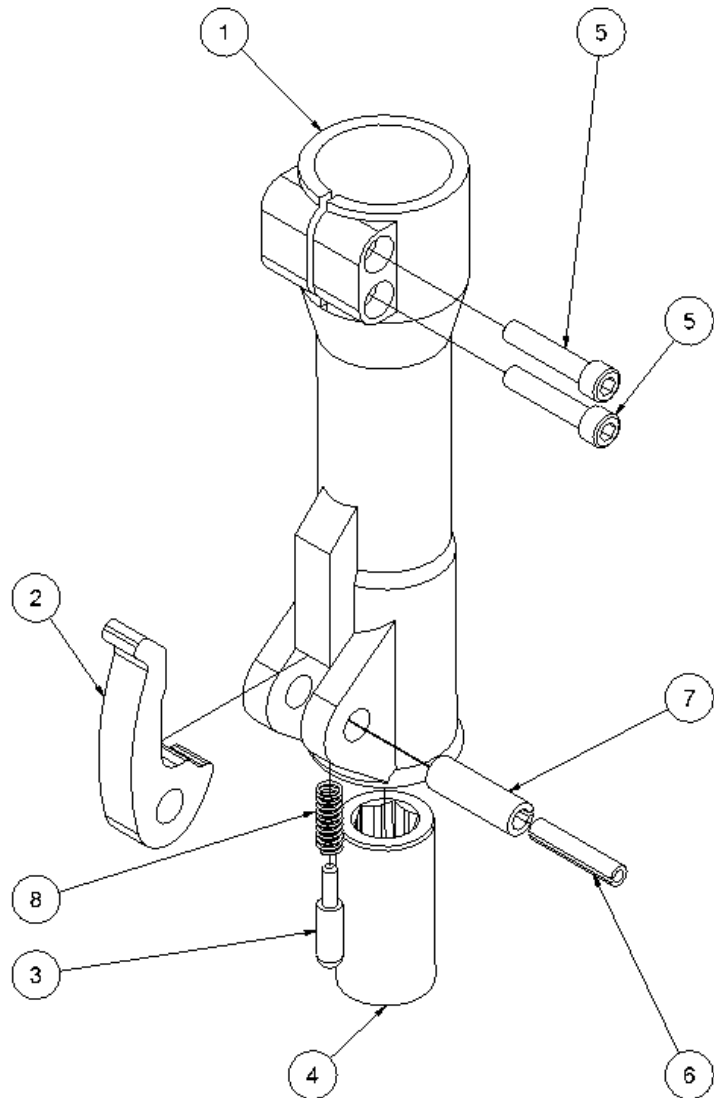

HH20 • HH23 • HH25 • HH27 spare parts list

From Serial No. 7600

Fig. 3

Pos.	Part No.	Description	Pcs.
1	8211205	Nose part Hex 25	1
1	8211207	Nose part Hex 28/32	1
2	8211220	Latch	1
3	8211221	Pin	1
4	8211217	Chisel bushing Hex 25x108	1
4	8212743	Chisel bushing Hex 28x152	1
4	8211619	Chisel bushing Hex 28x160	1
4	8211218	Chisel bushing Hex 32x152	1
4	8211219	Chisel bushing Hex 32x160	1
5	7611238	Screw M10x50 <i>Loctite 243 - 40NM</i>	2
6	7611239	Roll pin $\varnothing$10x50 <i>Nose part Hex 25x108</i>	1
6	7611242	Roll pin $\varnothing$10x60 <i>Nose part Hex 32x152/Hex 28x160/Hex 32x160</i>	1
7	7611240	Roll pin $\varnothing$16x50 <i>Nose part Hex 25x108</i>	1
7	7611241	Roll pin $\varnothing$16x60 <i>Nose part Hex 32x152/Hex 28x160/Hex 32x160</i>	1
8	8611222	Compression spring 2x10x38.5	1
-	1111235	Nose part complete Hex 25x108	1
-	1112750	Nose part complete Hex 28x152	1
-	1111620	Nose part complete Hex 28x160	1
-	1111236	Nose part complete Hex 32x152	1
-	1111237	Nose part complete Hex 32x160	1