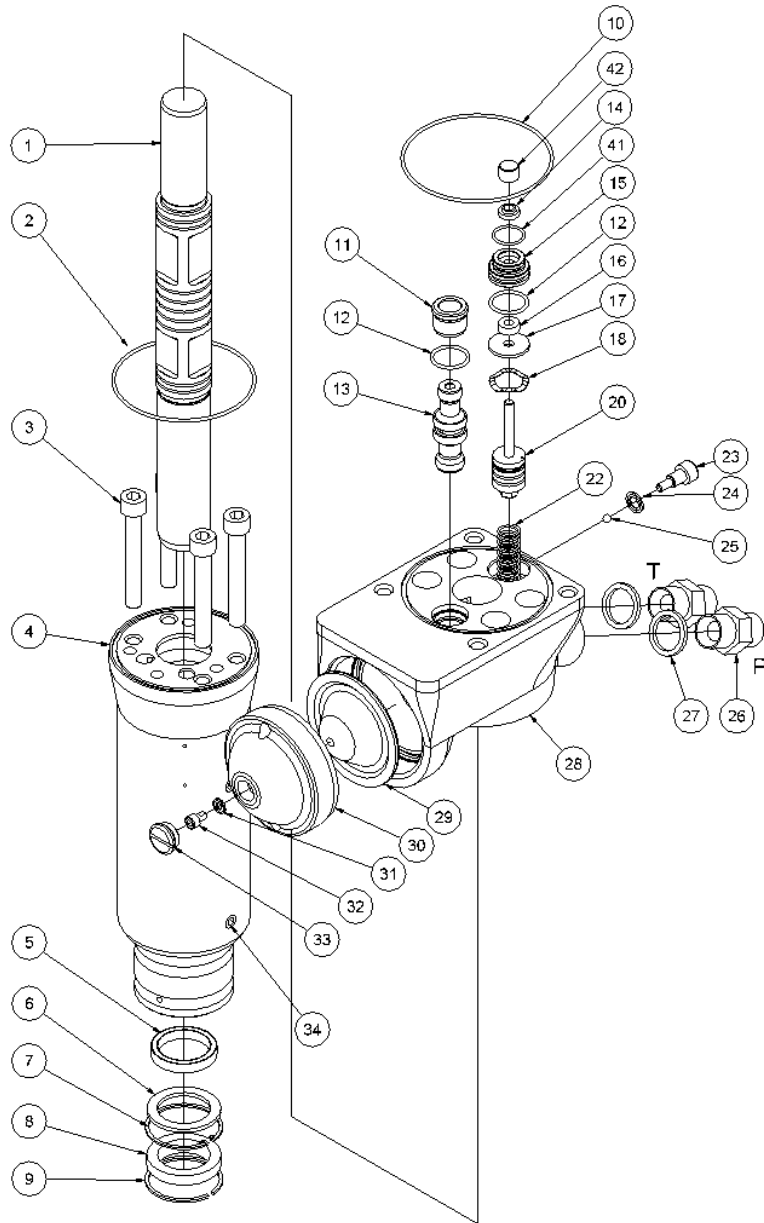

HH20 spare parts list

From Serial No. 7600

Fig. 2a

Pos.	Part No.	Description	Pcs.
-	4141358	1/2" tailhose-set 0.3 m	1
-	7401141	Q.R. coupling 1/2" BSP male	1
-	7401142	Q.R. coupling 1/2" BSP female	1
1	8212120	Striking piston	1
2	7511247	O-ring 82x2	1
3	7611244	Screw M10x75	4
4	9012129	Cylinder	1
5	7511231	Seal $\varnothing 28/\varnothing 36 \times 5.7$	1
6	8211257	Supporting washer 28.7x38x2.0	1
7	7611258	Retaining ring	1
8	7511233	Rod wiper	1
9	7611259	Spring ring	1
10	7511246	O-ring 88x2	1
11	8211228	Sleeve	1
12	7511248	O-ring 20x2	2
13	8211746	Spool HH20	1
14	7521013	Seal	1
15	8211226	Seal housing	1
16	7521014	Seal	1
17	8211251	Washer	1
18	7611252	Crinkled spring washer 23.8x17.3x0.3	1
20	9011750	Trigger piston complete	1
22	8611249	Compression spring 1.25x12.5x62.5	1
23	8611255	Screw M8 f/lock nut	1
24	7511254	Seal ring M8	1
25	7611253	Ball $\varnothing 5$ mm	1
26	7421063	Fitting 1/2"x1/2" BSP <i>Only for tail-hoses with female thread</i>	2
26	7421343	Fitting 1/2"x3/4" JIC <i>Only for tail-hoses with female thread</i>	2
27	7521072	Seal ring 1/2"	2
28	8212118	Valve housing	1
29	7711091	Diaphragm	1
30	8211216	Accumulator cover	1
31	7511268	Seal ring M5	1
32	8611269	Screw M5 f/accumulator	1
33	8211256	Plug	1
34	7621037	Pipe plug 1/8"	4
41	7511300	O-ring 17x1.5	1
42	8211227	Distance piece	1
-	9011378	Seal kit	1