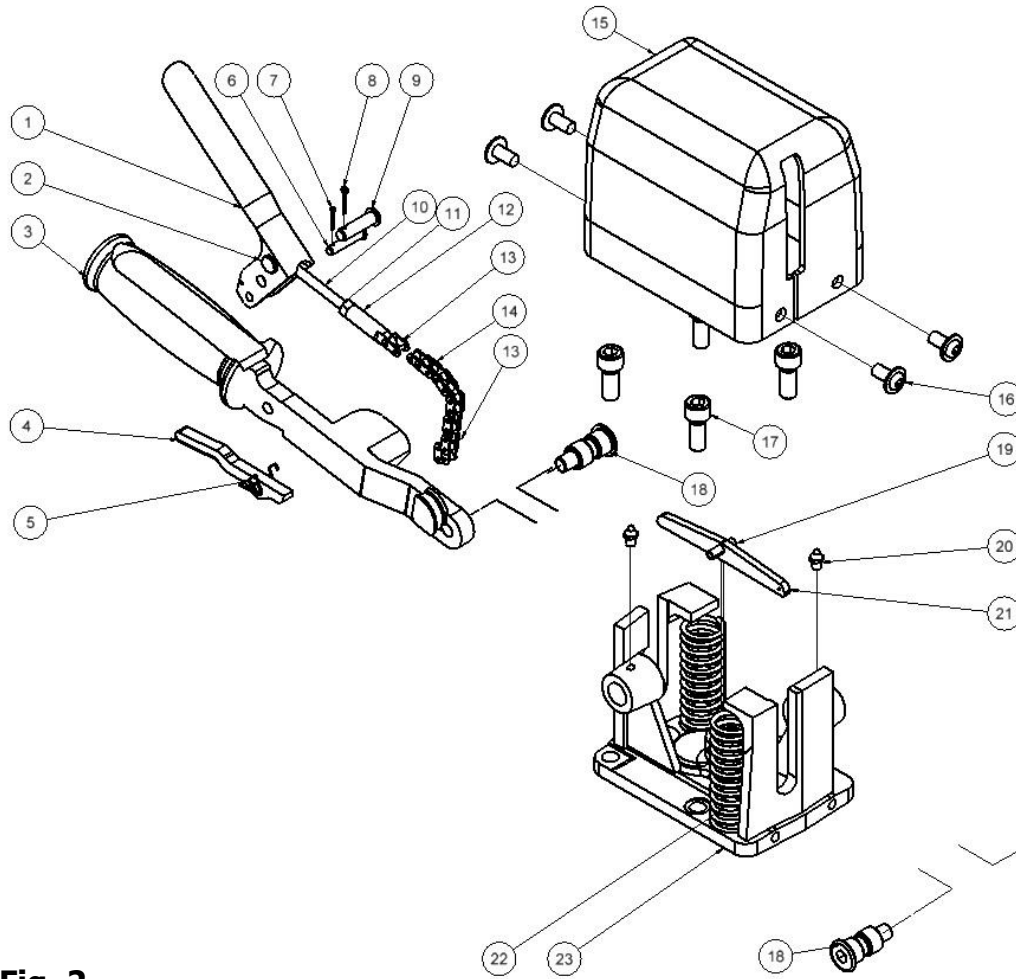

HH15 spare parts list

From serial number 10463

Fig. 1

Fig. 2

Pos.	Part No.	Description	Pcs.
1	8211270	Trigger lever	1
2	8211271	Cross pin	1
3	8711275	Handle (trigger side)	1
4	8211273	Safety trigger	1
5	8611291	Spring	1
6	8612137	Pin $\varnothing 6 \times 27$	1
7	7612139	Split pin $\varnothing 1.6 \times 10$	1
8	7612138	Split pin $\varnothing 2.0 \times 12$	1
9	8612136	Pin $\varnothing 8 \times 27$	1
10	7611277	Screw M6x80	1
11	7611278	Nut M6	1
12	8211279	Adaptor	1
13	7611280	Joint	2
14	9011662	Chain	1
15	8711245	Top cover w/logo	1
16	7611282	Screw M8x16	4
17	7611283	Screw M10x25	4
18	8211260	Shaft for handle <i>80 Nm - Loctite 243</i>	2
19	7611284	Roll pin 6x20	1
20	7611285	Grease nipple M6	2
21	8211286	Boom	1
22	8611406	Compression spring	2
23	8211209	Housing	1
24	8711287	Handle	1
-	9011595	Handle complete <i>Incl. all positions except 15, 16 and 17</i>	1