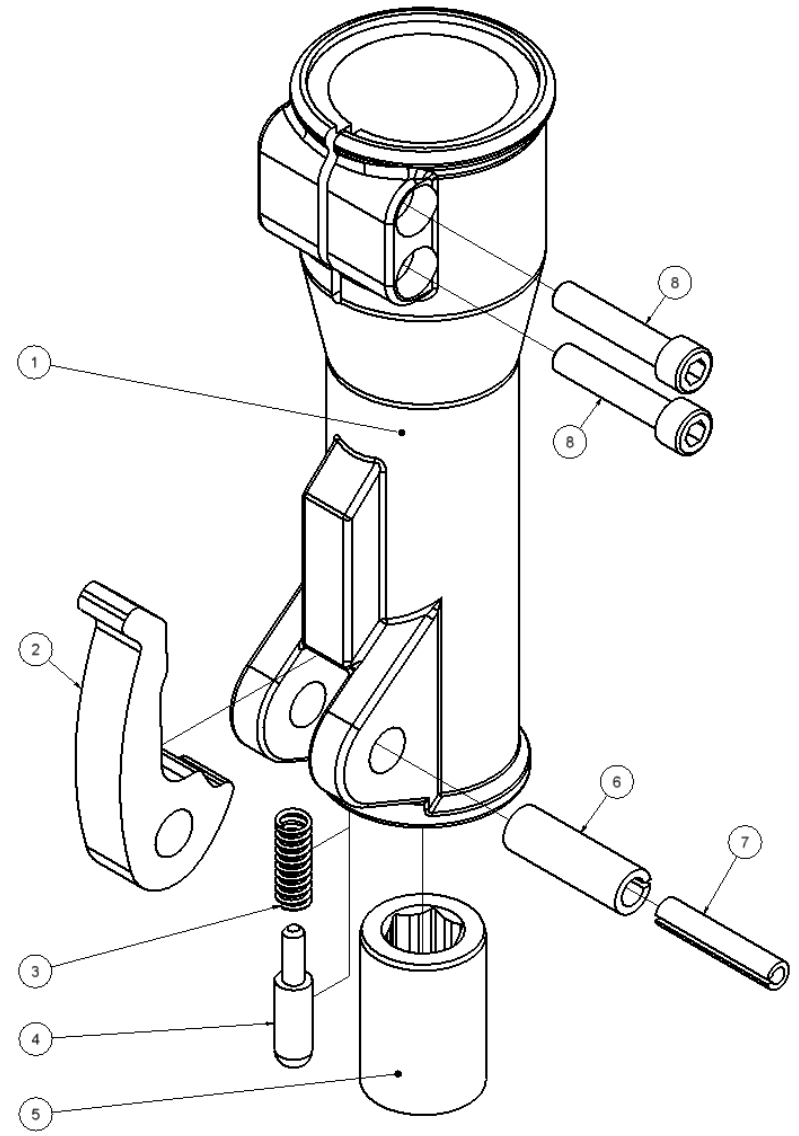

HH15 spare parts list

From serial number 10463

Fig. 3

Pos.	Part No.	Description	Pcs.
1	8212693	Nose part Hex 22	1
2	8211220	Latch	1
3	8611222	Compression spring 2x10x38.5	1
4	8211221	Pin <i>Grease with copper paste</i>	1
5	8212308	Chisel bushing Hex 22x82 mm	1
6	7611240	Roll pin $\varnothing 16 \times 50$	1
7	7611239	Roll pin $\varnothing 10 \times 50$	1
8	7611238	Screw M10x50 <i>40 Nm</i>	2
-	1112727	Nose part complete Hex 22x82	1