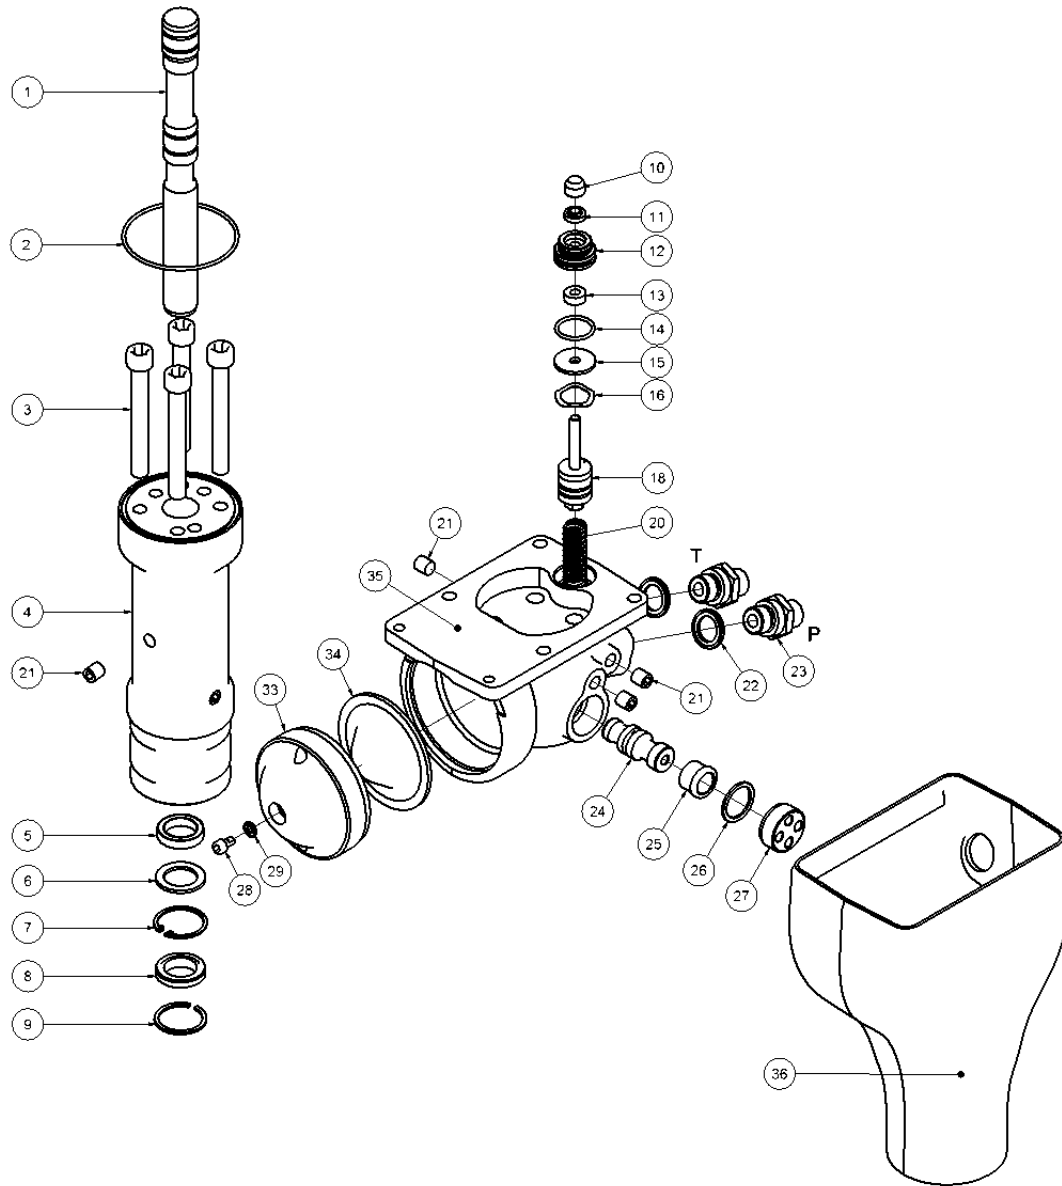

HH15 spare parts list

From serial number 10463

Pos.	Part No.	Description	Pcs.
-	4142313	3/8" tailhose-set 0.3 m <i>Incl. quick-release couplings</i>	1
-	7401141	Q.R. coupling 1/2" BSP male	1
-	7401142	Q.R. coupling 1/2" BSP female	1
1	8212289	Striking piston	1
2	7512309	O-ring 67x2	1
3	7612310	Screw M10x80 <i>Normal bolt 70 Nm</i> <i>Bolt with reduced shaft 50 Nm</i>	4
4	9012597	Cylinder	1
5	7511576	Seal $\varnothing 20/\varnothing 28 \times 5.7$	1
6	8211577	Supporting washer $\varnothing 20$	1
7	7611578	Retaining ring 30x1.2	1
8	9011643	Rod wiper	1
9	7611580	Spring ring	1
10	8211227	Distance piece	1
11	7521013	Seal	1
12	8211226	Seal housing	1
13	7521014	Seal	1
14	7511248	O-ring 20x2	1
15	8211251	Washer	1
16	7611252	Crinkled spring washer 23.8x17.3x0.3	1
18	9011750	Trigger piston complete	1
20	8611249	Compression spring 1.25x12.5x62.5	1
21	7621037	Pipe plug 1/8" <i>Loctite 542</i>	6
22	7521017	Seal ring 3/8"	2
23	8231394	Fitting 3/8"x3/8" <i>80 Nm</i>	2
23	8232832	Fitting 3/8"x3/4" JIC <i>80 Nm</i>	2
24	8212318	Spool	1
25	8212315	Spool ring	1
26	8212316	Aluminium seal	1
27	8212317	Spool plug <i>Loctite 243, 80 Nm</i>	1
28	8611269	Screw M5 f/accumulator	1
29	7511268	Seal ring M5	1
33	8211216	Accumulator cover <i>300 Nm - grease with copper paste</i>	1
34	7711091	Diaphragm <i>Silicone oil</i>	1
35	8212278	Valve housing	1
36	8712279	Plastic cover	1
-	9012333	Seal kit	1