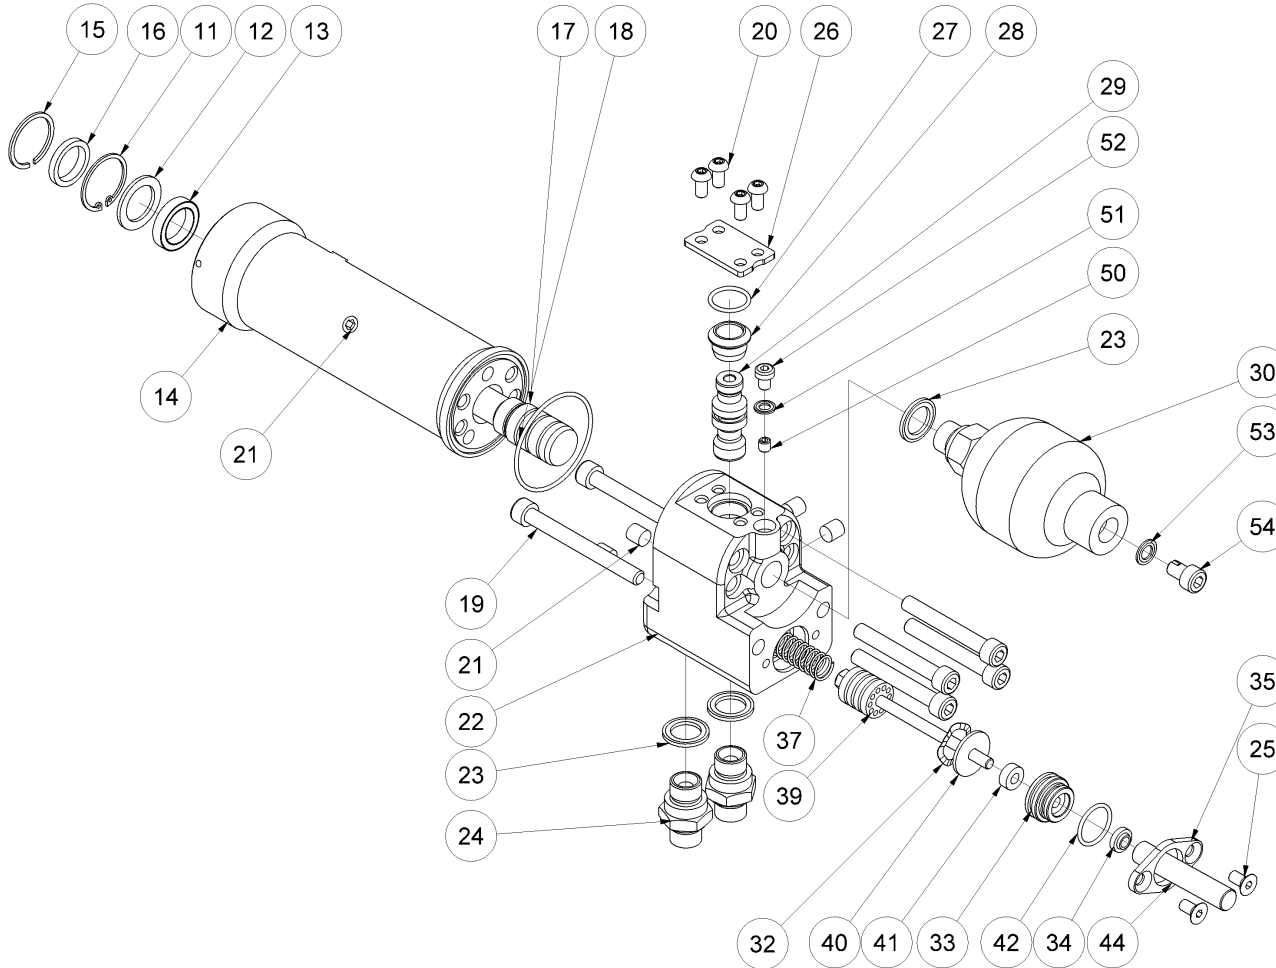

HH10 Spare Parts List

HH10 from serial number 1451

HH10RV from serial number 2741

Fig. 2

Pos.	Part No.	Description	Pcs.
11	7611578	Retaining ring 30x1.2	1
12	8211577	Supporting washer ø20	1
13	7511576	Seal ø20/ø28x5.7	1
14	9011812	Cylinder	1
15	7611580	Spring ring	1
16	9011643	Rod wiper	1
17	8211473	Striking piston	1
18	7511581	O-ring 52x2	1
19	7611572	Screw M8x80 <i>Loctite 243 - 25 Nm</i>	2
20	7613152	Screw M6x12 <i>Loctite 243 - 12.5 Nm</i>	4
21	7621037	Pipe plug 1/8" <i>Loctite 542</i>	7
22	9011813	Valve housing <i>For HH10</i>	1
22	9012047	Valve housing <i>For HH10RV</i>	1
23	7521017	Seal ring 3/8"	3
24	8231394	Fitting 3/8"x3/8" <i>80 Nm</i>	2
25	7611632	Screw M6x12 <i>Loctite 243 - 12.5 Nm</i>	2
26	9013153	Spool plate	1
27	7511573	O-ring 18.3x2.4	1
28	8211476	Sleeve	1
29	8211477	Spool for HH10	1
29	8212046	Spool for HH10RV	1
30	7411569	Accumulator <i>Loctite 638 - 90 Nm. Incl. pos. 53 and 54</i>	1
31	7611574	Screw M8x60 <i>Loctite 243 - 40 Nm</i>	4
32	7611252	Crinkled spring washer 23.8x17.3x0.3	1
33	8211226	Seal housing	1
34	7521013	Seal	1
35	8211686	Mounting plate	1
37	8611249	Compression spring 1.25x12.5x62.5	1
39	9012044	Trigger piston complete	1
40	8211251	Washer	1
41	7521014	Seal	1
42	7511248	O-ring 20x2	1
44	8731393	Distance piece trigger	1
50	7611806	Set screw M6x6 <i>Loctite 243 - 5 Nm</i>	1
51	7511808	Seal ring M6	1
52	7611807	Screw plug M6x8 <i>Loctite 243</i>	1
53	7511254	Seal ring M8	1
54	9911820	Charging screw M8	1
-	9011636	Seal kit	1