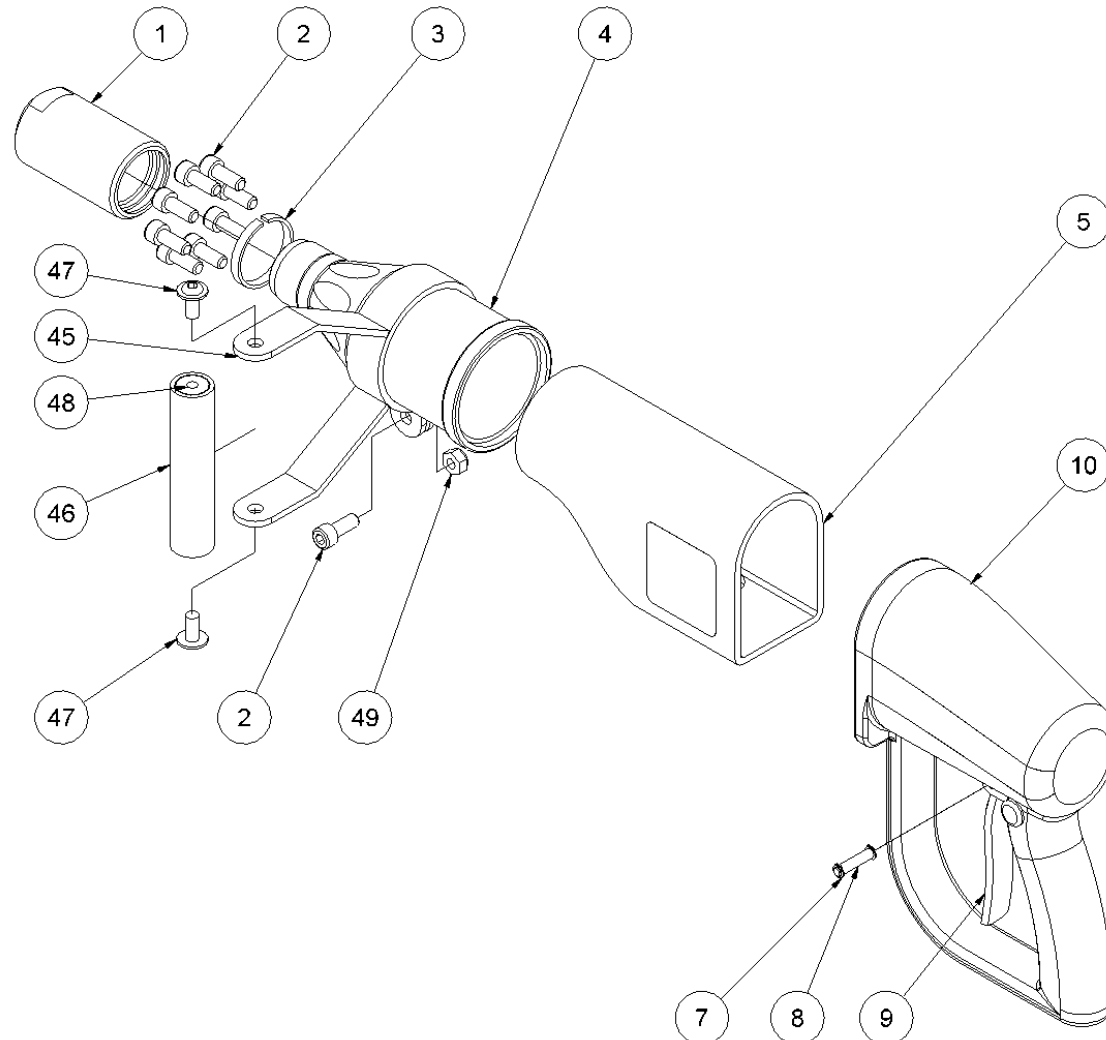

HH10 Spare Parts List

HH10 from serial number 1451

HH10RV from serial number 2741

Fig. 1

Pos.	Part No.	Description	Pcs.
-	4341408	3/8" tailhose-set 2 m	1
-	7401141	Q.R. coupling 1/2" BSP male	1
-	7401142	Q.R. coupling 1/2" BSP female	1
-	8211635	Fork wrench 41 mm	1
1	8211575	Chisel retainer Quick Change	1
1	8212039	Chisel retainer Closed	1
2	7611634	Screw M8x20 <i>Loctite 243 - 25 Nm</i>	9
3	7511631	Lock ring	1
4	8211570	Nose part incl. bushing HEX 19	1
4	8212971	Nose part incl. bushing HEX 0,580"	1
5	8731385	Plastic cover	1
7	7611306	Retaining ring A6	2
8	8231396	Pin ø6	1
9	8231382	Trigger lever	1
10	8211568	Handle	1
45	8211645	Supporting handle	1
46	7731447	Handle cover	1
47	7611282	Screw M8x16	2
48	8211644	Aluminium handle	1
49	7621010	Lock nut M8	1
-	9011599	Front handle complete <i>Incl. pos. 2, 45, 46, 47, 48 and 49</i>	1