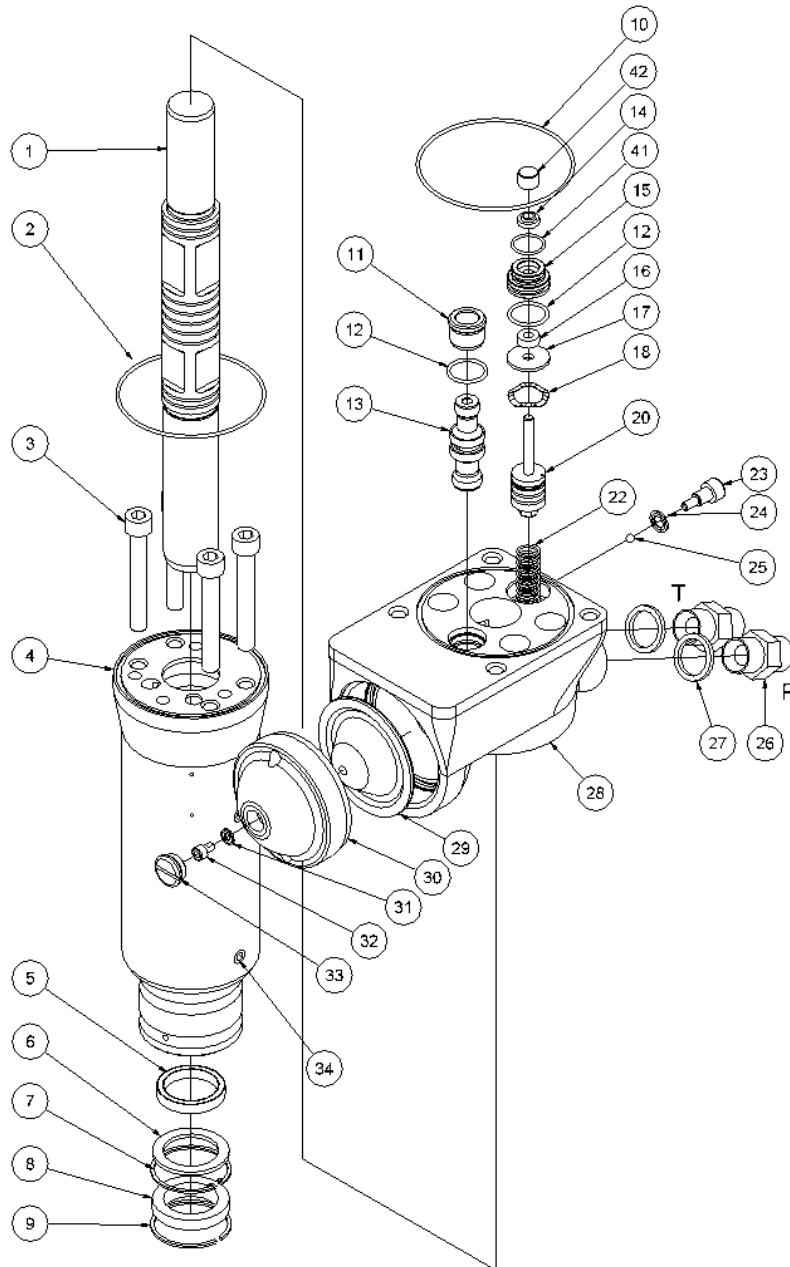

HPD Post Driver spare parts list

From Serial No. 13110

Fig. 3

Pos.	Part No.	Description	Pcs.
-	4141358	1/2" tailhose-set 0.3 m	1
-	7401141	Q.R. coupling 1/2" BSP male	1
-	7401142	Q.R. coupling 1/2" BSP female	1
1	8212123	Striking piston	1
2	7511247	O-ring 82x2	1
3	7611244	Screw M10x70 <i>Tighten crosswise 20-40-80 Nm</i>	4
4	9012130	Cylinder	1
5	7511232	Seal $\varnothing 32/\varnothing 40 \times 6$	1
6	8211223	Supporting washer $\varnothing 32.7 \times 45 \times 2.5$	1
7	7611229	Retaining ring	1
8	7511234	Rod wiper	1
9	7611230	Spring ring	1
10	7511246	O-ring 88x2	1
11	8211228	Sleeve	1
12	7511248	O-ring 20x2	2
13	8211200	Spool HH23/HH25 30 l.p.m.	1
14	7521013	Seal	1
15	8211226	Seal housing	1
16	7521014	Seal	1
17	8211251	Washer	1
18	7611252	Crinkled spring washer 23.8x17.3x0.3	1
20	9011750	Trigger piston complete	1
22	8611249	Compression spring 1.25x12.5x62.5	1
23	8611255	Screw M8 f/lock nut	1
24	7511254	Seal ring M8	1
25	7611253	Ball $\varnothing 5$ mm	1
26	7421063	Fitting 1/2"x1/2" BSP <i>Only for tail-hoses with female thread</i>	2
27	7521072	Seal ring 1/2"	2
28	8212121	Valve housing	1
29	7711091	Diaphragm	1
30	8211216	Accumulator cover	1
31	7511268	Seal ring M5	1
32	8611269	Screw M5 f/accumulator <i>Loctite 243</i>	1
33	8211256	Plug	1
34	7621037	Pipe plug 1/8" <i>Loctite 542</i>	4
41	7511300	O-ring 17x1.5	1
42	8211227	Distance piece	1
-	9011379	Seal kit	1