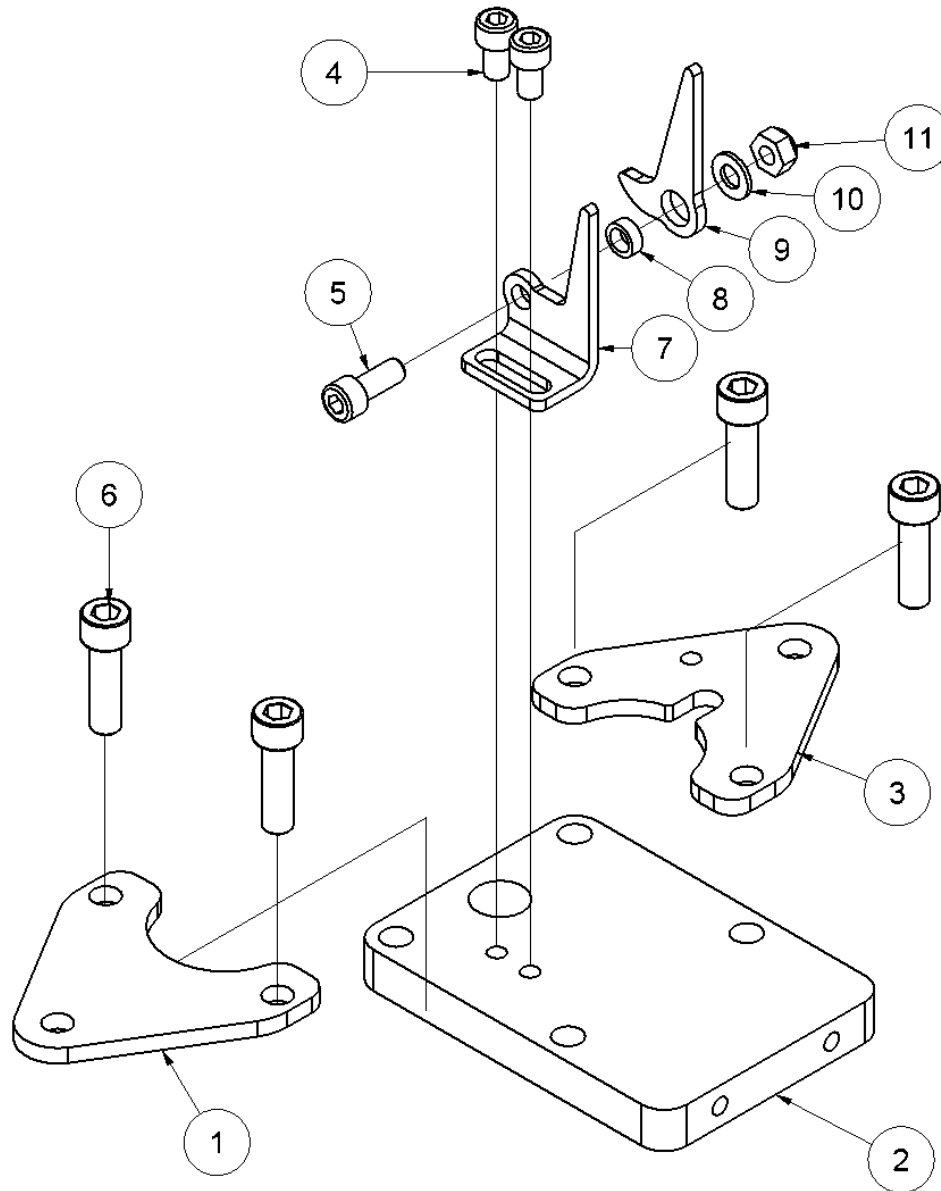

## From Serial No. 13110

Fig. 1

Pos.	Part No.	Description	Pcs.
1	7731447	Handle cover <i>Incl. in part No. 8212564 - not sold separately</i>	
2	9012564	Top handle	1
3	8712573	Top cover	1
4	7722412	Rubber grommet	1
5	7611282	Screw M8x16	4
6	8212731	Trigger lever	1
7	8612728	Threaded rod <i>Loctite 638</i>	2
8	9012730	Handle (435.5 mm)	2
9	7731447	Handle cover <i>Incl. In part No. 9012730 - not sold separately</i>	
11	7621027	Nut M10	2
22	8212589	Guide bushing <i>Incl. In part No. 9012730</i>	4

### From Serial No. 13110

Fig. 2

Pos.	Part No.	Description	Pcs.
1	8212588	Handle plate left	1
2	8212557	Top plate	1
3	8212566	Handle plate right	1
4	7631395	Screw M8x14 <i>Loctite 243</i>	2
5	7611634	Screw M8x20	1
6	7612558	Screw M10x35 <i>Loctite 243 - 80 Nm</i>	4
7	8212559	Trigger bracket	1
8	8212561	Distance bushing	1
9	8212560	Trigger plate	1
10	7621171	Washer M8	1
11	7621010	Lock nut M8	1

## From Serial No. 13110

Fig. 4

Pos.	Part No.	Description	Pcs.
1	8212831	Nose part	1
2	7611238	Screw M10x50 <i>Loctite 243 - 40 Nm</i>	2
3	7621330	Screw M12x35	2
4	7631990	Lock nut M12	2
5	8212568	Anvil	1
6	8212569	Bushing	1
7	7612571	Retaining ring 80x4	1