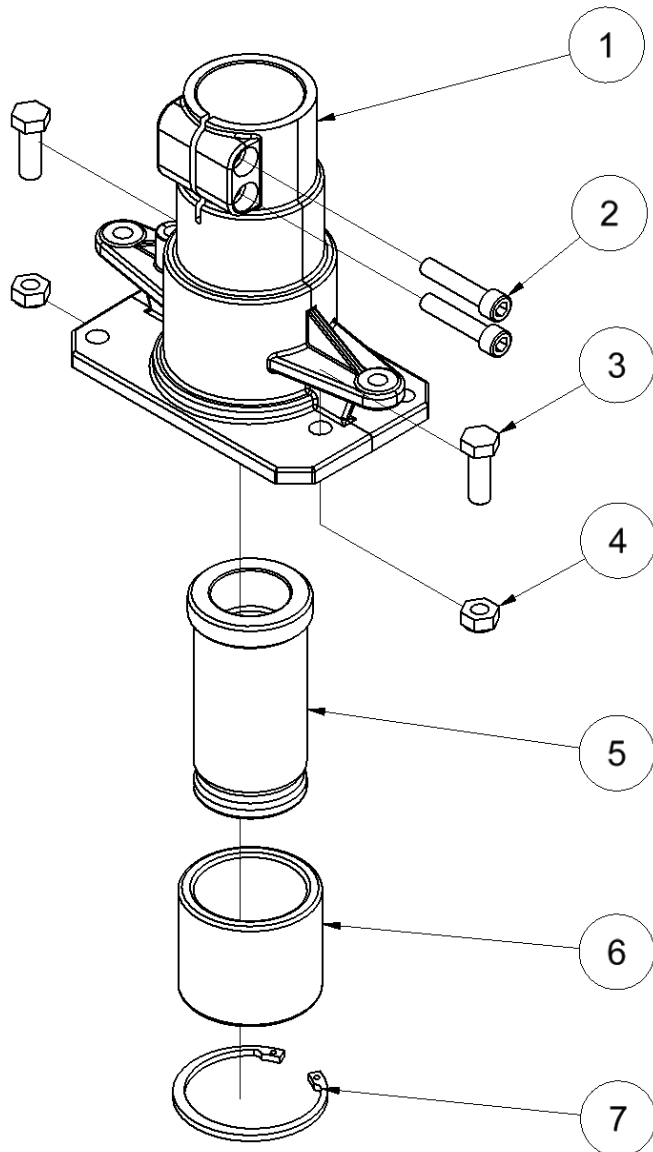

## From Serial No. 13110

Fig. 3

Pos.	Part No.	Description	Pcs.
-	4141358	1/2" tailhose-set 0.3 m	1
-	7401141	Q.R. coupling 1/2" BSP male	1
-	7401142	Q.R. coupling 1/2" BSP female	1
1	8212123	Striking piston	1
2	7511247	O-ring 82x2	1
3	7611244	Screw M10x70 <i>Tighten crosswise 20-40-80 Nm</i>	4
4	9012130	Cylinder	1
5	7511232	Seal $\varnothing 32/\varnothing 40 \times 6$	1
6	8211223	Supporting washer $\varnothing 32.7 \times 45 \times 2.5$	1
7	7611229	Retaining ring	1
8	7511234	Rod wiper	1
9	7611230	Spring ring	1
10	7511246	O-ring 88x2	1
11	8211228	Sleeve	1
12	7511248	O-ring 20x2	2
13	8211200	Spool HH23/HH25 30 l.p.m.	1
14	7521013	Seal	1
15	8211226	Seal housing	1
16	7521014	Seal	1
17	8211251	Washer	1
18	7611252	Crinkled spring washer 23.8x17.3x0.3	1
20	9011750	Trigger piston complete	1
22	8611249	Compression spring 1.25x12.5x62.5	1
23	8611255	Screw M8 f/lock nut	1
24	7511254	Seal ring M8	1
25	7611253	Ball $\varnothing 5$ mm	1
26	7421063	Fitting 1/2"x1/2" BSP <i>Only for tail-hoses with female thread</i>	2
27	7521072	Seal ring 1/2"	2
28	8212121	Valve housing	1
29	7711091	Diaphragm	1
30	8211216	Accumulator cover	1
31	7511268	Seal ring M5	1
32	8611269	Screw M5 f/accumulator <i>Loctite 243</i>	1
33	8211256	Plug	1
34	7621037	Pipe plug 1/8" <i>Loctite 542</i>	4
41	7511300	O-ring 17x1.5	1
42	8211227	Distance piece	1
-	9011379	Seal kit	1

## From Serial No. 13110

Fig. 4

Pos.	Part No.	Description	Pcs.
1	8212831	Nose part	1
2	7611238	Screw M10x50 <i>Loctite 243 - 40 Nm</i>	2
3	7621330	Screw M12x35	2
4	7631990	Lock nut M12	2
5	8212568	Anvil	1
6	8212569	Bushing	1
7	7612571	Retaining ring 80x4	1