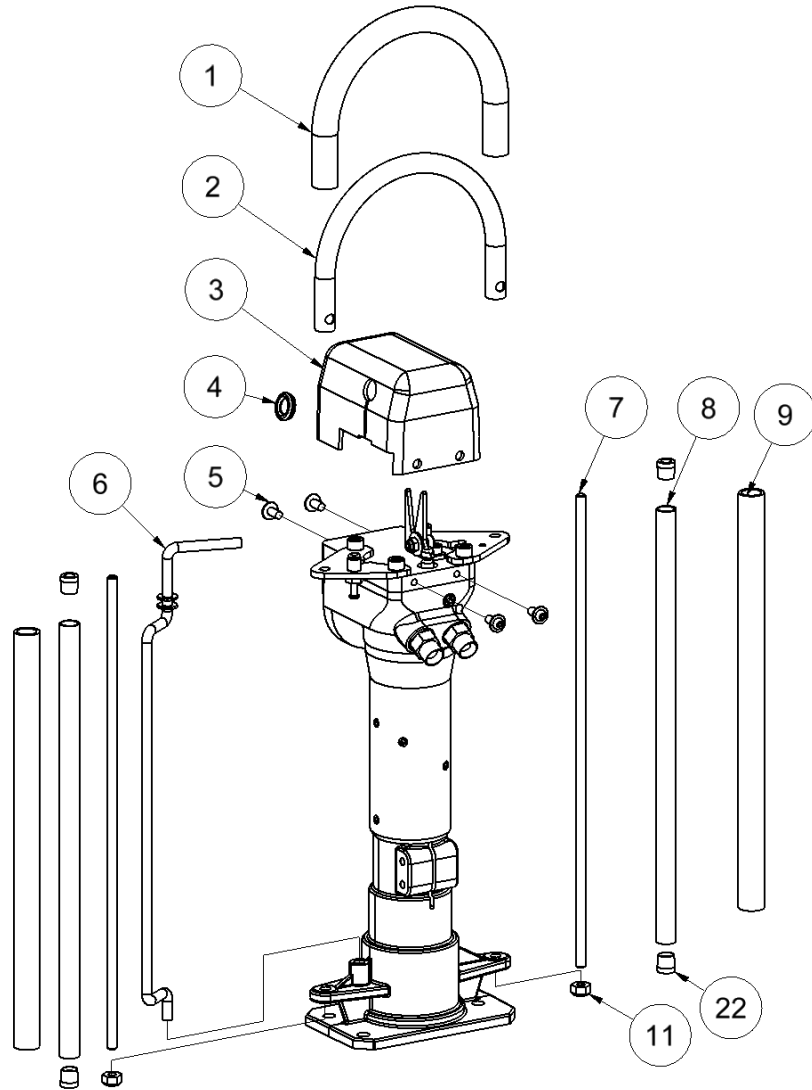

## From Serial No. 13110

Fig. 1

Pos.	Part No.	Description	Pcs.
1	7731447	Handle cover <i>Incl. in part No. 8212564 - not sold separately</i>	
2	9012564	Top handle	1
3	8712573	Top cover	1
4	7722412	Rubber grommet	1
5	7611282	Screw M8x16	4
6	8212731	Trigger lever	1
7	8612728	Threaded rod <i>Loctite 638</i>	2
8	9012730	Handle (435.5 mm)	2
9	7731447	Handle cover <i>Incl. In part No. 9012730 - not sold separately</i>	
11	7621027	Nut M10	2
22	8212589	Guide bushing <i>Incl. In part No. 9012730</i>	4

### From Serial No. 13110

Fig. 2

Pos.	Part No.	Description	Pcs.
1	8212588	Handle plate left	1
2	8212557	Top plate	1
3	8212566	Handle plate right	1
4	7631395	Screw M8x14 <i>Loctite 243</i>	2
5	7611634	Screw M8x20	1
6	7612558	Screw M10x35 <i>Loctite 243 - 80 Nm</i>	4
7	8212559	Trigger bracket	1
8	8212561	Distance bushing	1
9	8212560	Trigger plate	1
10	7621171	Washer M8	1
11	7621010	Lock nut M8	1

## From Serial No. 13110

Fig. 4

Pos.	Part No.	Description	Pcs.
1	8212831	Nose part	1
2	7611238	Screw M10x50 <i>Loctite 243 - 40 Nm</i>	2
3	7621330	Screw M12x35	2
4	7631990	Lock nut M12	2
5	8212568	Anvil	1
6	8212569	Bushing	1
7	7612571	Retaining ring 80x4	1