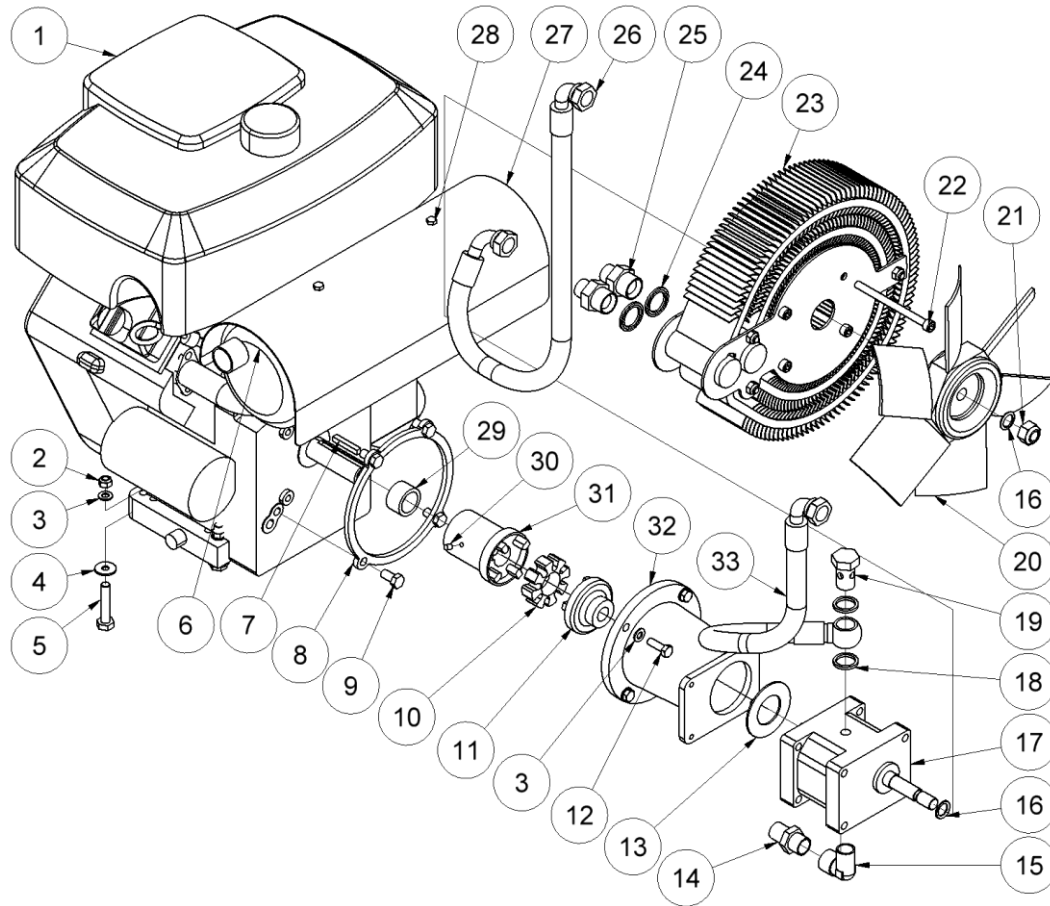

HPP18V FLEX spare parts list

From serial number 13939

Fig. 2

Pos.	Part No.	Description	Pcs.
1	7321057	Engine 18 HP Vanguard	1
2	7621010	Lock nut M8	4
3	7621171	Washer M8	8
4	7621035	Washer M8	4
5	7621049	Screw M8x45	4
6	8221478	Exhaust	1
7	7621480	Shaft Key	1
8	8223051	Guide ring <i>Incl. in 9023068</i>	1
9	9931540	Screw <i>Incl. in 9023068</i>	4
10	7421083	Rubber coupling	1
11	7421067	Coupling pump 20 Nm	1
12	7621038	Screw 5/16" UNFx25 <i>Loctite 243 - 20 Nm</i>	4
13	9922133	Centering washer	1
14	7421080	Hose fitting 3/4"x1/2" <i>Loctite 542</i>	1
15	7421060	Angle nipple 1/2" <i>Loctite 542</i>	1
16	7621117	Spring washer M14	2
17	7421016	Pump 12.5 ccm	1
18	7521072	Seal ring 1/2"	2
19	7421062	Banjo bolt 1/2" 80 Nm	1
20	8321561	Fan ø280-6	1
21	7621111	Nut M14x1.5 40 Nm	1
22	7621043	Screw M8x110 <i>Loctite 243 - 15 Nm</i>	4
23	2121103	Cooler complete	1
24	7521118	Seal ring 3/4"	2
25	7421582	Fitting 1/2"x3/4"	2
26	8721584	Cooler pressure hose	1
27	8221337	Exhaust cover	1
28	7621040	Screw M6x10	2
29	8221560	Distance piece	1
30	7621032	Set screw M6x8 <i>Loctite 243 - 5 Nm</i>	1
31	7421066	Coupling engine part	1
32	9023068	Coupling housing Kit <i>Pos. 14,28,29</i>	1
33	8721312	Pressure hose	1
-	9021667	Seal kit for hydraulic pump	1