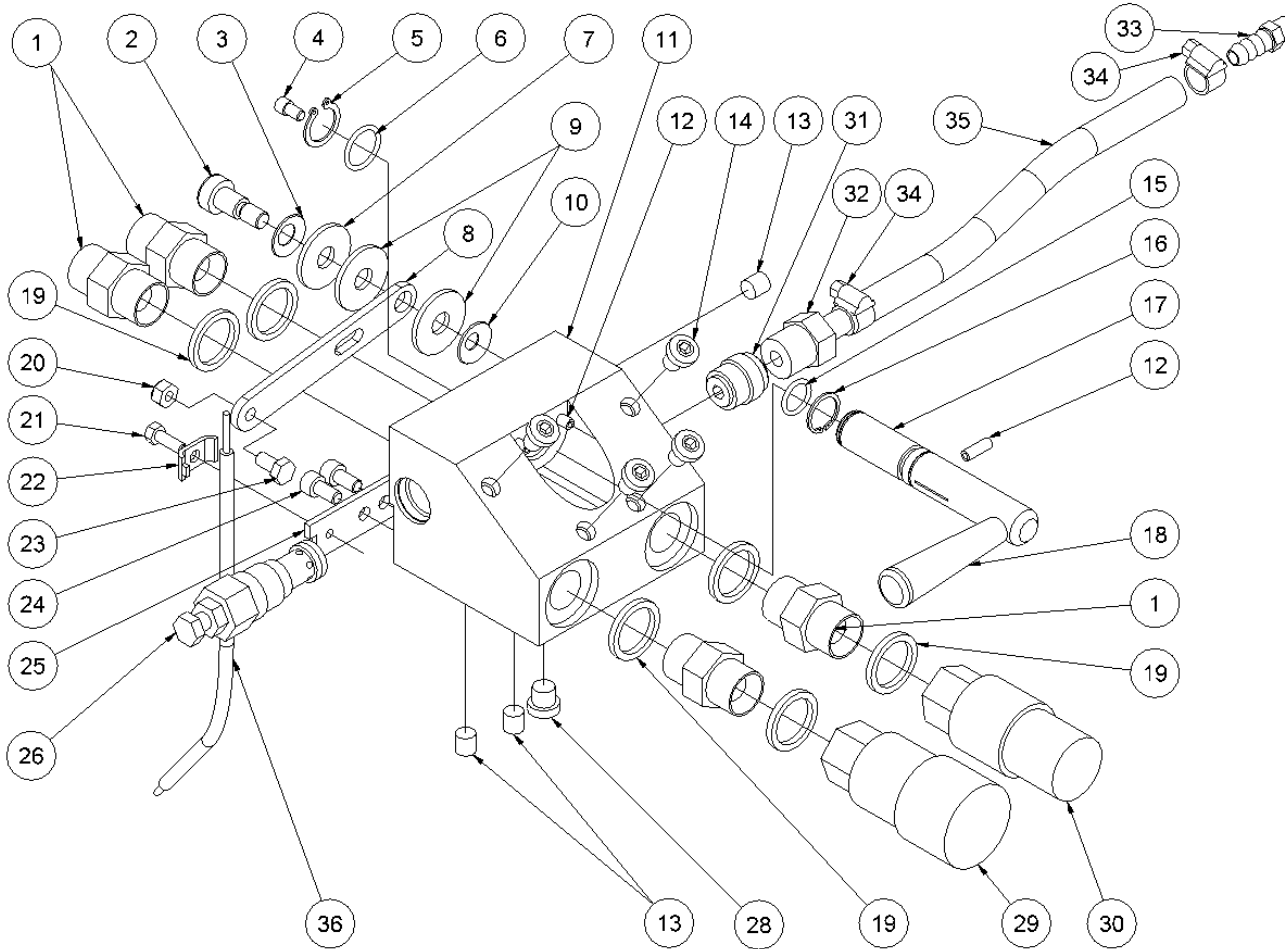

## From serial number 13939

Fig. 3

Pos.	Part No.	Description	Pcs.
1	7421063	Fitting 1/2"x1/2" BSP	4
2	7621647	Shoulder bolt $\varnothing 10/M8 \times 12$ <i>Loctite 638 - 20 Nm</i>	1
3	7621648	Disc spring $\varnothing 10.2/\varnothing 20 \times 0.8$	1
4	8621658	Screw M5x8 <i>Loctite 638</i>	1
5	7621606	Retaining ring A17	1
6	7521609	O-ring 17x2 mm	1
7	7621809	Washer 10x30x2	1
8	8221650	Eccentric plate	1
9	7621649	Nylon washer $\varnothing 10.5/30/2.5$	2
10	7621651	Disc spring $\varnothing 8.2/\varnothing 20 \times 1.0$	1
11	8221731	Valve block	1
12	7621050	Roll pin $\varnothing 5 \times 14$	3
13	7621037	Pipe plug 1/8" <i>Loctite 542</i>	3
14	7621044	Screw M8x16	4
15	7521608	O-ring 13x2 mm	1
16	7621607	Retaining ring AV17	1
17	8221605	Spool	1
18	7721094	Lever ON/OFF <i>Loctite 243</i>	1
19	7521072	Seal ring 1/2"	6
20	7621029	Nut M6	1
21	9921656	Screw M5	1
22	9921657	Cable clamp	1
23	8221652	Screw	1
24	7621653	Screw M6x12 <i>Loctite 243</i>	2
25	8221655	Cable plate	1
26	7421587	Pressure relief valve 40 Nm	1
28	7621323	Threaded plug 1/8" w/seal	1
29	7401142	Q.R. coupling 1/2" BSP female	1
30	7401141	Q.R. coupling 1/2" BSP male	1
31	7421733	Check valve	1
32	7421735	Hose fitting 3/8"x1/2" <i>Loctite 542</i>	1
33	7421734	Hose fitting 3/8"x1/8" <i>Loctite 542</i>	1
34	7421740	Hose clip 3/8"	2
35	9021739	Hose 3/8"	1
36	9022063	Throttle cable complete	1
-	2121742	Valve block complete HPP18V	1