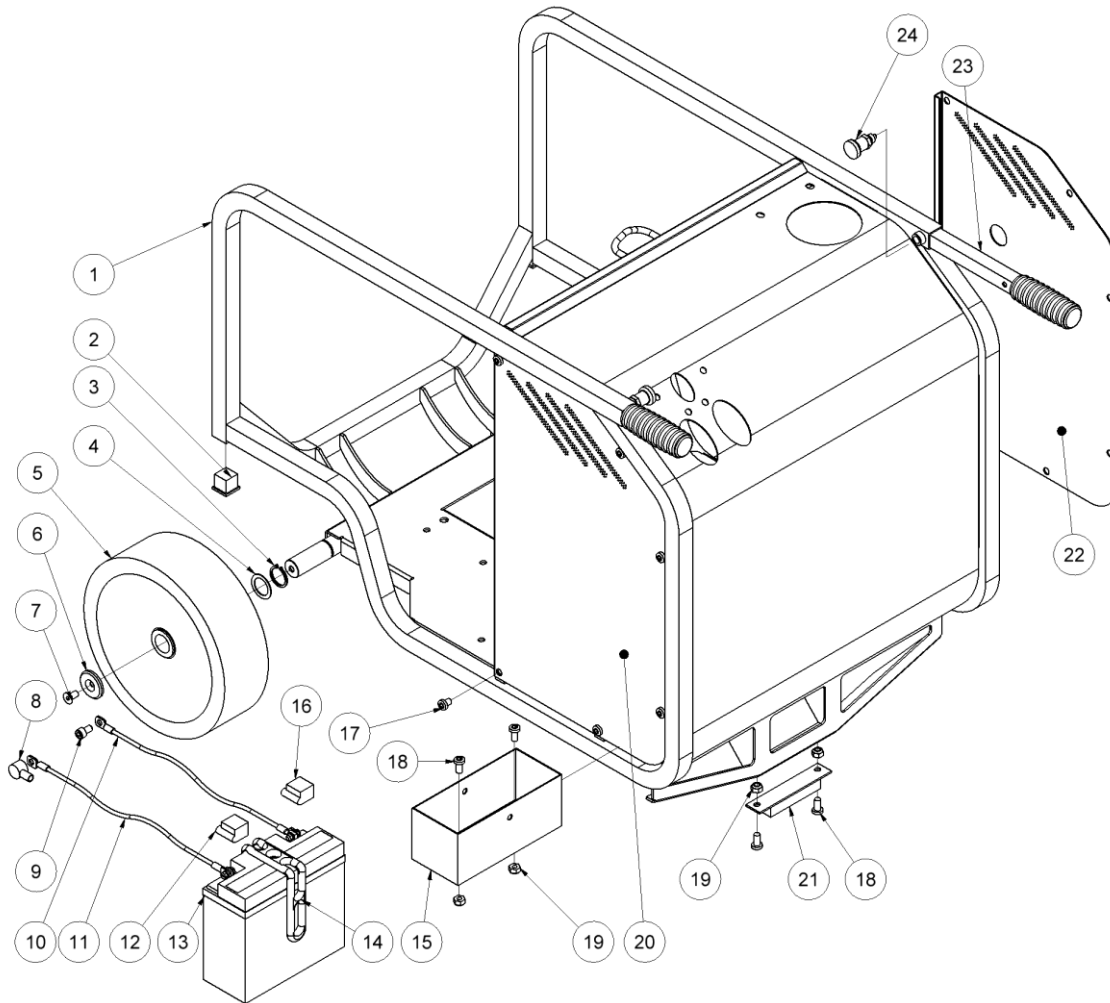

## From serial number 13939

Fig. 1

Pos.	Part No.	Description	Pcs.
1	8223339	Chassis complete HPP18	1
2	7721125	Tube plug 25x25	2
3	7621098	Retaining ring 25x2	2
4	7621100	Shim ring 25/35/1 mm	2
5	8722384	Wheel HPP13/18	2
6	8223321	Wheel lock	2
7	7632539	Screw M8x16 <i>Loctite 243</i>	2
8	7721950	Cover (battery)	1
9	7631395	Screw M8x14	1
10	9021565	Cable black w/cable terminal	1
11	9021564	Cable red w/cable terminal	1
12	7721196	Cover (battery)	1
13	7321194	Battery 12V/17Amp	1
14	7721198	Rubber strap	1
15	8213345	Batterybox	1
16	7721195	Cover (battery)	1
17	7621042	Screw M8x10	12
18	7621044	Screw M8x16	4
19	7621010	Lock nut M8	4
20	8213341	Side cover Right	1
21	8721095	Rubber foot	1
22	8213340	Side cover Left	1
23	9022430	Pull-out handle w/rubber grip	2
24	7721197	Bolt <i>Loctite 243</i>	2