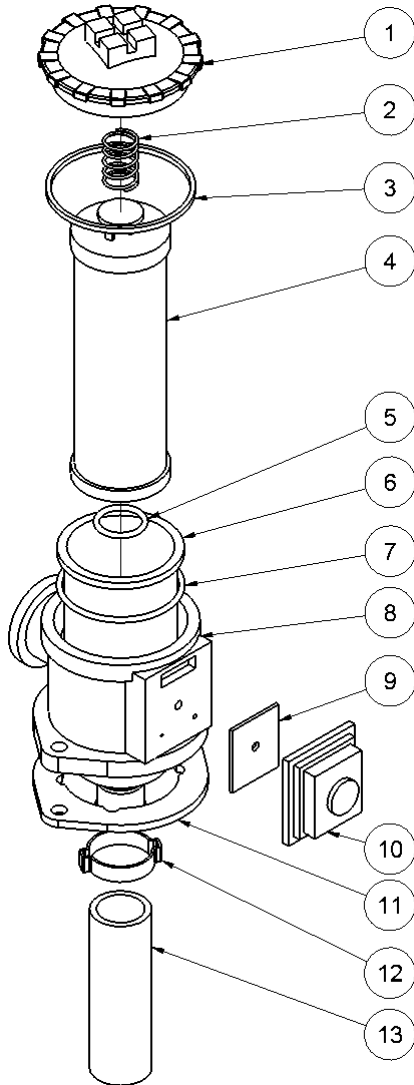

HPP18V FLEX spare parts list

From serial number 13939

Fig. 5

Pos.	Part No.	Description	Pcs.
1	9421189	Filter cover	1
2	9421193	Filter spring	1
3	9421502	Seal f/filter cover <i>Also included in 9421188</i>	1
4	9421190	Filter element	1
5	-	O-ring $\varnothing 3 \times 22$ <i>Included in 9421188</i>	1
6	-	Filter cup	1
7	-	O-ring $\varnothing 3 \times 60$ <i>Included in 9421188</i>	1
8	-	Filter housing	1
9	9421191	Ventilation filter <i>Old type</i>	1
9	9422041	Ventilation filter <i>New type</i>	1
10	9421192	Cover f/ventilation filter <i>Old type</i>	1
10	9422042	Cover f/ventilation filter <i>New type</i>	1
11	-	Seal <i>Included in 9421188</i>	1
12	7621789	Hose clamp	1
13	9022043	Filter hose	1
-	9421188	Seal kit filter <i>Pos. 3, 5, 7 and 11</i>	1
-	8421092	Filter complete <i>Pos. 1-13</i>	1