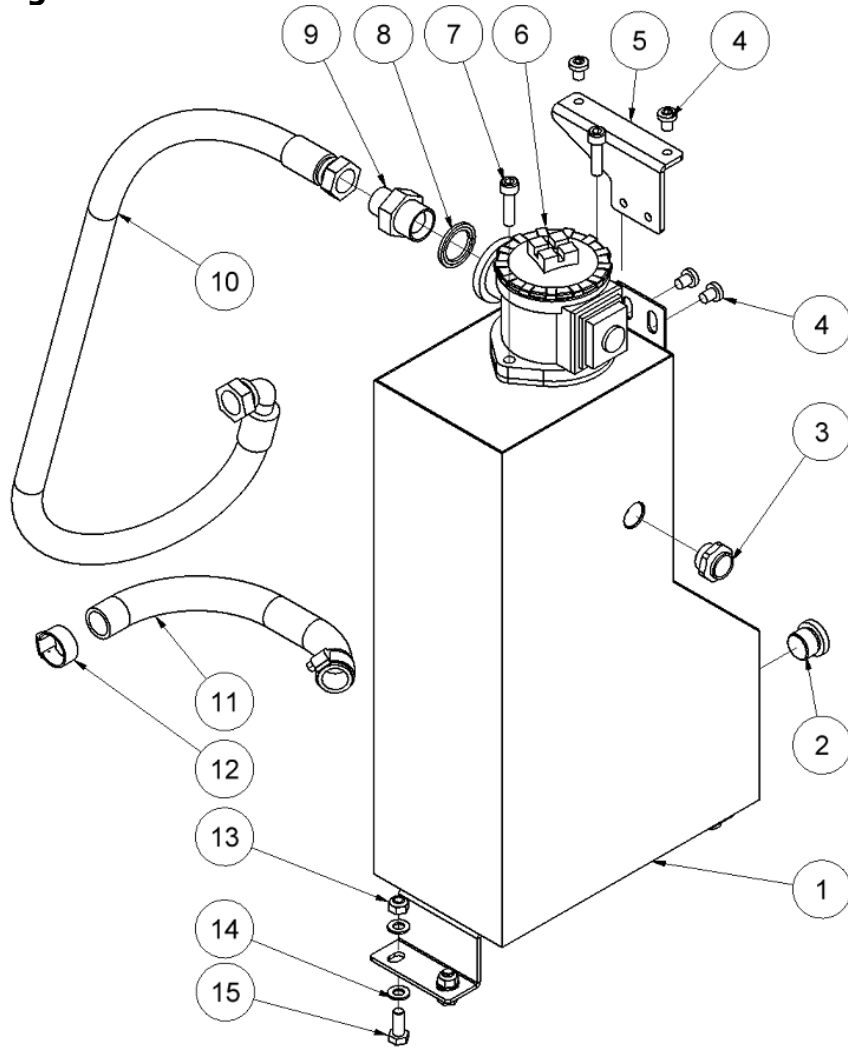

## From serial number 13939

Fig. 3

Pos.	Part No.	Description	Pcs.
1	7421063	Fitting 1/2"x1/2" BSP	4
2	7621647	Shoulder bolt $\varnothing 10/M8 \times 12$ <i>Loctite 638 - 20 Nm</i>	1
3	7621648	Disc spring $\varnothing 10.2/\varnothing 20 \times 0.8$	1
4	8621658	Screw M5x8 <i>Loctite 638</i>	1
5	7621606	Retaining ring A17	1
6	7521609	O-ring 17x2 mm	1
7	7621809	Washer 10x30x2	1
8	8221650	Eccentric plate	1
9	7621649	Nylon washer $\varnothing 10.5/30/2.5$	2
10	7621651	Disc spring $\varnothing 8.2/\varnothing 20 \times 1.0$	1
11	8221731	Valve block	1
12	7621050	Roll pin $\varnothing 5 \times 14$	3
13	7621037	Pipe plug 1/8" <i>Loctite 542</i>	3
14	7621044	Screw M8x16	4
15	7521608	O-ring 13x2 mm	1
16	7621607	Retaining ring AV17	1
17	8221605	Spool	1
18	7721094	Lever ON/OFF <i>Loctite 243</i>	1
19	7521072	Seal ring 1/2"	6
20	7621029	Nut M6	1
21	9921656	Screw M5	1
22	9921657	Cable clamp	1
23	8221652	Screw	1
24	7621653	Screw M6x12 <i>Loctite 243</i>	2
25	8221655	Cable plate	1
26	7421587	Pressure relief valve 40 Nm	1
28	7621323	Threaded plug 1/8" w/seal	1
29	7401142	Q.R. coupling 1/2" BSP female	1
30	7401141	Q.R. coupling 1/2" BSP male	1
31	7421733	Check valve	1
32	7421735	Hose fitting 3/8"x1/2" <i>Loctite 542</i>	1
33	7421734	Hose fitting 3/8"x1/8" <i>Loctite 542</i>	1
34	7421740	Hose clip 3/8"	2
35	9021739	Hose 3/8"	1
36	9022063	Throttle cable complete	1
-	2121742	Valve block complete HPP18V	1

## From serial number 13939

Fig. 4

Pos.	Part No.	Description	Pcs.
1	8223342	Hydraulic tank HPP18	1
2	7621075	Threaded plug 1/2" w/seal	1
3	7721099	Sight glass 1/2" w/seal	1
4	7621042	Screw M8x10 <i>Loctite 243</i>	4
5	8223343	Tank bracket	1
6	8421092	Filter complete <i>See fig.5</i>	1
7	7621045	Screw M8x30 <i>Loctite 243</i>	2
8	7521118	Seal ring 3/4"	1
9	7421582	Fitting 1/2"x3/4"	1
10	8721583	Cooler pressure hose	1
11	9021479	Suction hose	1
12	7421082	Hose clip 3/4"	2
13	7621010	Lock nut M8	4
14	7621171	Washer M8	8
15	7632766	Screw M8x20	4