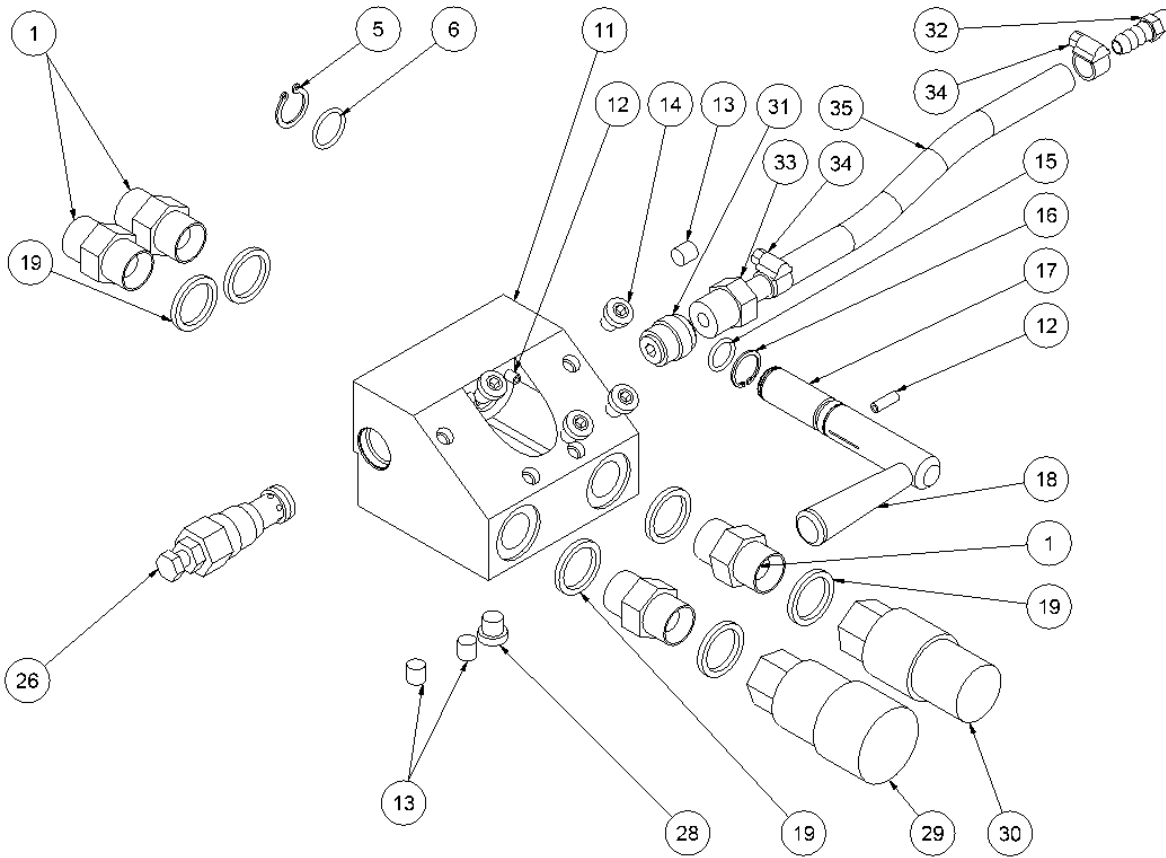

HPP18E spare parts list

30 l.p.m. from serial No. 4727/40 l.p.m. from serial number 4676

Fig. 3

Pos.	Part No.	Description	Pcs.
1	7421063	Fitting 1/2"x1/2" BSP	4
5	7621606	Retaining ring A17	1
6	7521609	O-ring 17x2 mm	1
11	8221731	Valve block	1
12	7621050	Roll pin ø5x14	3
13	7621037	Pipe plug 1/8" <i>Loctite 542</i>	3
14	7621044	Screw M8x16	4
15	7521608	O-ring 13x2 mm	1
16	7621607	Retaining ring AV17	1
17	8221605	Spool	1
18	7721094	Lever ON/OFF <i>Loctite 243</i>	1
19	7521072	Seal ring 1/2"	6
26	7421587	Pressure relief valve 40 Nm	1
28	7621323	Threaded plug 1/8" w/seal	1
29	7401142	Q.R. coupling 1/2" BSP female	1
30	7401141	Q.R. coupling 1/2" BSP male	1
31	7421733	Check valve	1
32	7421734	Hose fitting 3/8"x1/8"	1
33	7421735	Hose fitting 3/8"x1/2" <i>Loctite 542</i>	1
34	7421740	Hose clip 3/8"	2
35	9021739	Hose 3/8"	1
-	2121660	Valve block complete HPP18E/18E FLEX	1