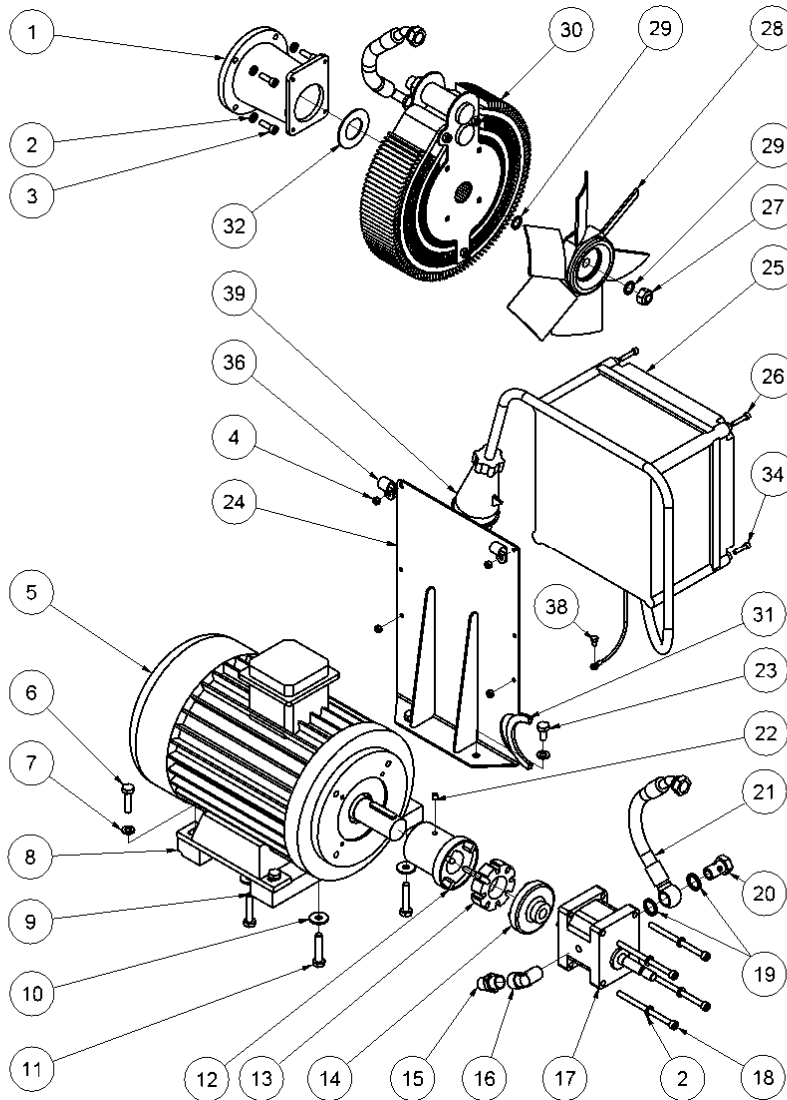

HPP18E spare parts list

30 l.p.m. from serial No. 4727/40 l.p.m. from serial number 4676

Fig. 2

Pos.	Part No.	Description	Pcs.
1	7421068	Coupling housing	1
2	7621171	Washer M8	8
3	7631496	Screw M8x25 <i>Loctite 243</i>	4
4	7621029	Lock nut M6	4
5	7321321	Electro motor 11.0 kW	1
6	7621173	Screw M10x40	4
7	7621172	Washer M10	6
8	8221440	Aluminium supporting leg rear	1
9	8221441	Aluminium supporting leg front	1
10	7621034	Washer M10	4
11	7621335	Screw M10x50	4
12	7421438	Coupling engine part	1
13	7421437	Rubber coupling	1
14	7421439	Coupling pump 20 Nm	1
15	7421080	Hose fitting 3/4"x1/2" <i>Loctite 542</i>	1
16	7421060	Angle nipple 1/2" <i>Loctite 542</i>	1
17	7421434	Pump 11 ccm for HPP18E 30 l.p.m.	1
17	7421624	Pump 14 ccm for HPP18E 40 l.p.m.	1
-	9021667	Seal kit for hydraulic pump	1
18	7621043	Screw M8x110 for HPP18E 30 l.p.m. <i>Loctite 243 - 15 Nm</i>	4
18	7621770	Screw M8x120 for HPP18E 40 l.p.m. <i>Loctite 243 - 15 Nm</i>	4
19	7521072	Seal ring 1/2"	2
20	7421062	Banjo bolt 1/2"	1
21	8721443	Pressure hose w/banjo	1
22	7621031	Set screw M8x8 <i>Loctite 243 - 7 Nm</i>	1
23	7621334	Screw M10x20	2
24	8222149	Supporting plate for electric box	1
25	7321433	Electro box 11 kW 32 Amp	1
26	7622067	Screw M6x30	2
27	7621111	Nut M14x1.5	1
28	8321561	Fan ø280-6	1
29	7621117	Spring washer M14	2
30	2121103	Cooler complete <i>See fig. 6</i>	1
31	9022078	Rubber band	1
32	9922133	Centering washer	1
34	7611243	Screw M6x25	2
36	7421065	Rubber clamp	2
38	7621040	Screw M6x10	1
38	7622255	Serrated lock washer M6	1
39	9922144	Power plug 32A	1