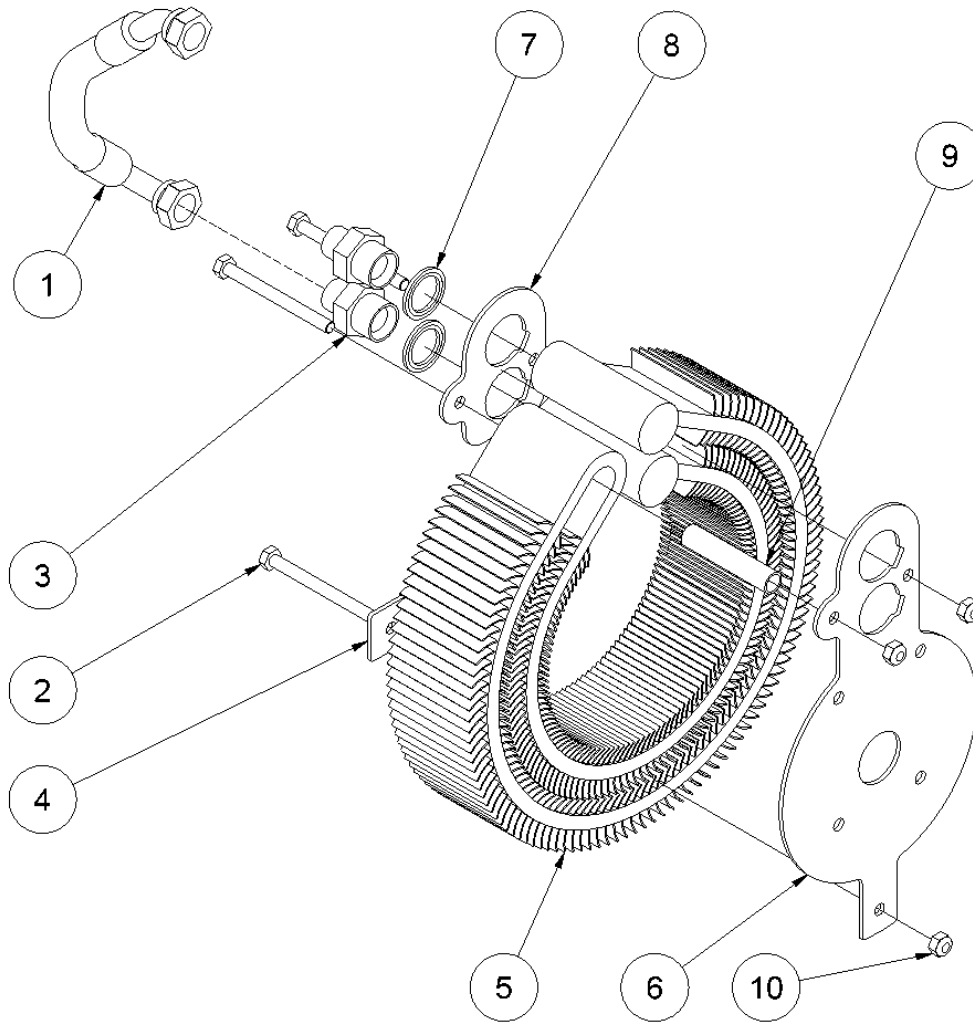

HPP18E spare parts list

30 l.p.m. from serial No. 4727/40 l.p.m. from serial number 4676

Fig. 6

Pos.	Part No.	Description	Pcs.
1	8721590	Cooler pressure hose	1
2	7621047	Screw M8x90	3
3	7421582	Fitting 1/2"x3/4"	2
4	8221121	Plate	1
5	8321093	Cooler ø280-12	1
6	8221112	Bracket for cooler	1
7	7521118	Seal ring 3/4"	2
8	8221116	Plate	1
9	8221086	Distance pipe ø12x1.5	1
10	7621010	Lock nut M8	3
-	2121103	Cooler complete <i>Pos. 2, 4, 5, 6, 8, 9, 10</i>	1