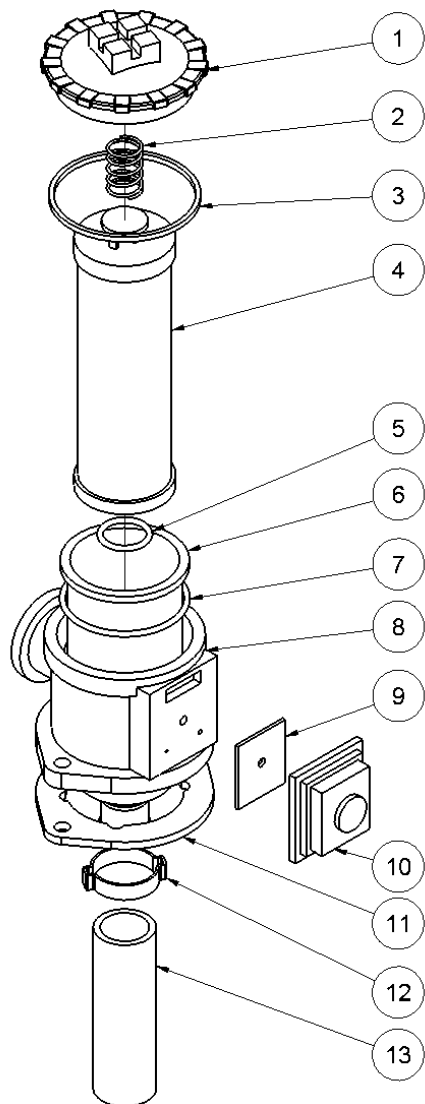

HPP18E spare parts list

30 l.p.m. from serial No. 4727/40 l.p.m. from serial number 4676

Fig. 5

NEW TYPE