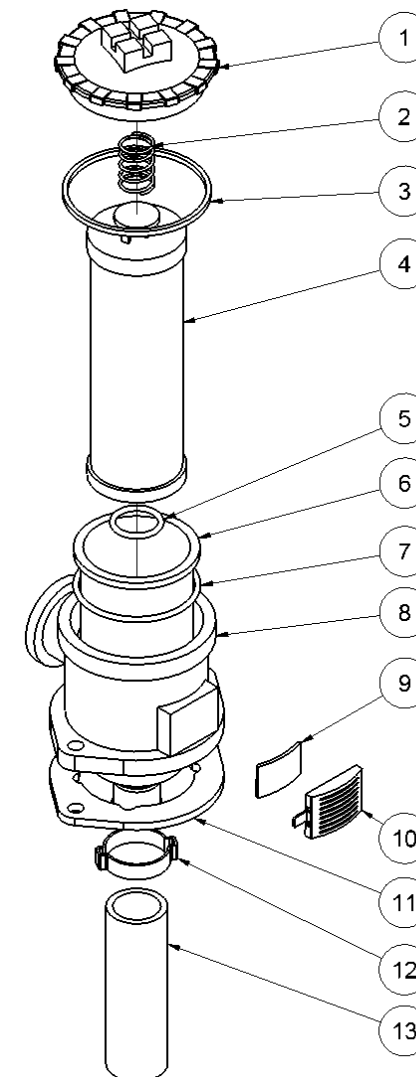

Pos.	Part No.	Description	Pcs.
1	9421189	Filter cover	1
2	9421193	Filter spring	1
3	9421502	Seal f/filter cover <i>Also included in 9421188</i>	1
4	9421190	Filter element	1
5	-	O-ring ø3x22 <i>Included in 9421188</i>	1
6	-	Filter cup	1
7	-	O-ring ø3x60 <i>Included in 9421188</i>	1
8	-	Filter housing	1
9	9421191	Ventilation filter <i>Old type</i>	1
9	9422041	Ventilation filter <i>New type</i>	1
10	9421192	Cover f/ventilation filter <i>Old type</i>	1
10	9422042	Cover f/ventilation filter <i>New type</i>	1
11	-	Seal <i>Included in 9421188</i>	1
12	7621789	Hose clamp	1
13	9022043	Filter hose	1
-	9421188	Seal kit filter <i>Pos. 3, 5, 7 and 11</i>	1
-	8421092	Filter complete <i>Pos. 1-13</i>	1

OLD TYPE