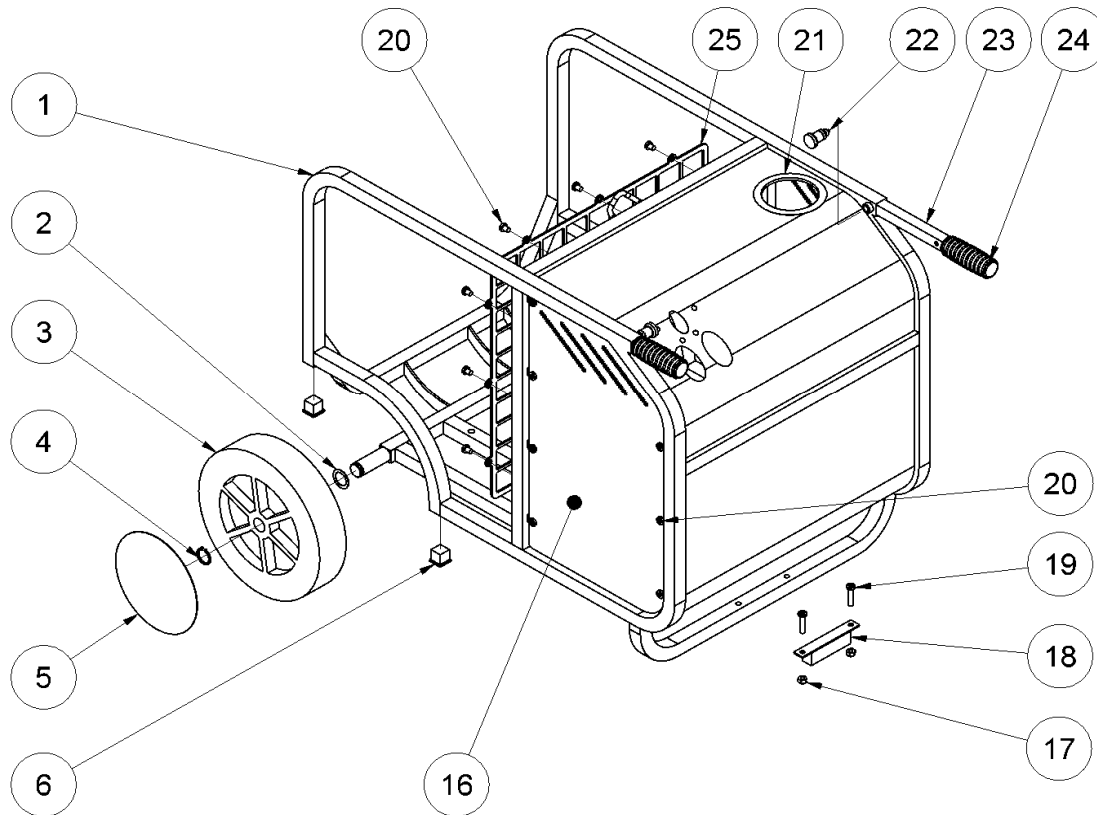

HPP18E spare parts list

30 l.p.m. from serial No. 4727/40 l.p.m. from serial number 4676

Fig. 1

Pos.	Part No.	Description	Pcs.
1	8221464	Chassis complete HPP18E/18E FLEX	1
2	7621100	Shim ring 25/35/1 mm	2
3	7721139	Wheel HPP13/18	2
4	7621098	Retaining ring 25x2	2
5	7721140	Wheel cover	2
6	7721125	Tube plug 25x25	4
16	8221187	Side cover set HPP18	1
17	7621010	Lock nut M8	2
18	8721095	Rubber foot	1
19	7621046	Screw M8x35	2
20	7621042	Screw M8x10	22
21	9021563	Rubber band	1
22	7721197	Bolt <i>Loctite 243</i>	2
23	9022430	Pull-out handle w/rubber grip	2
24	-	Rubber grip (incl. In 9022430)	-
25	8222148	Safety guard	1