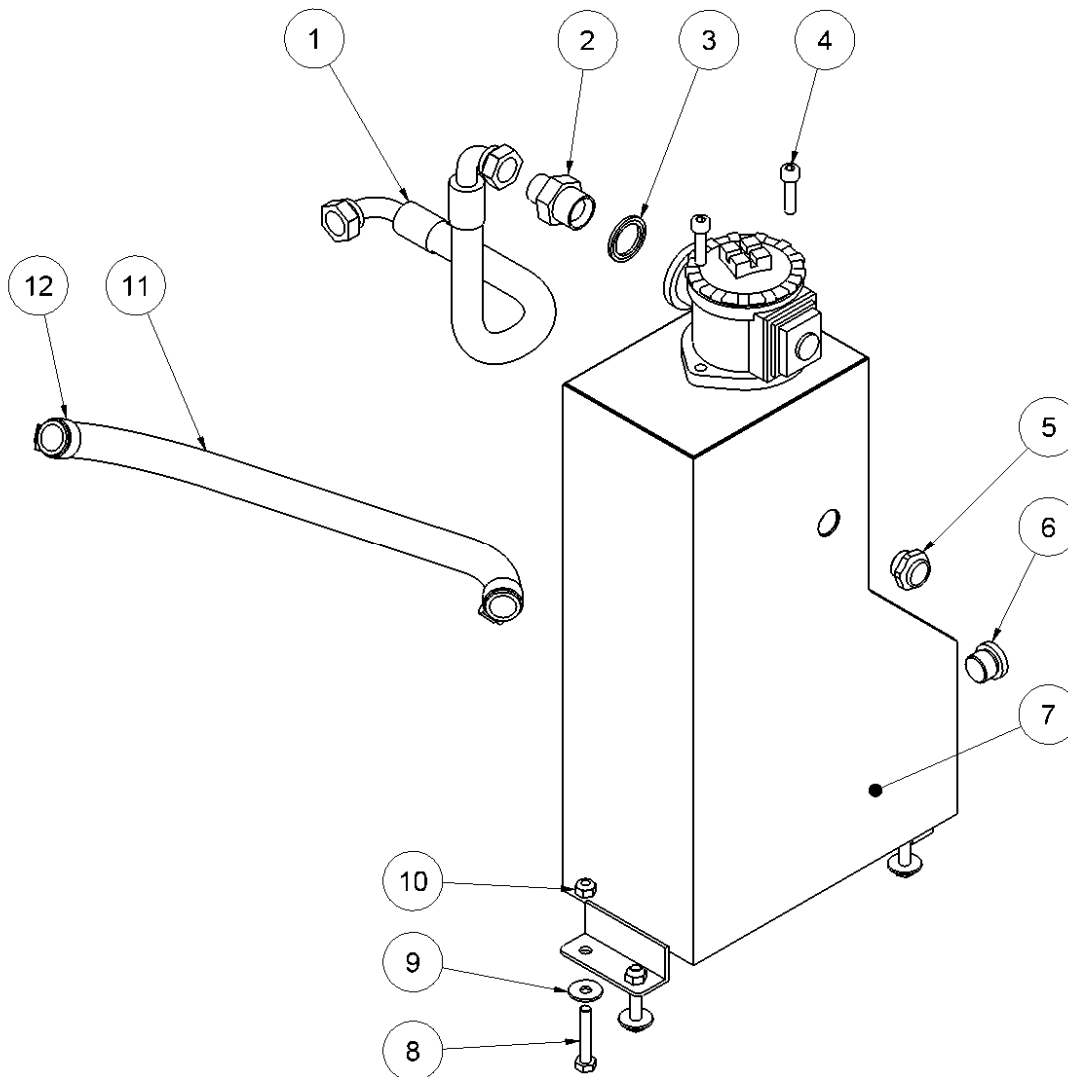

HPP18E spare parts list

30 l.p.m. from serial No. 4727/40 l.p.m. from serial number 4676

Fig. 4

Pos.	Part No.	Description	Pcs.
1	8721591	Cooler pressure hose	1
2	7421582	Fitting 1/2"x3/4"	1
3	7521118	Seal ring 3/4"	1
4	7621045	Screw M8x30 <i>Loctite 243</i>	2
5	7721099	Sight glass 1/2" w/seal	1
6	7621075	Threaded plug 1/2" w/seal	1
7	8221325	Hydraulic tank HPP18	1
8	7621049	Screw M8x45	4
9	7621035	Washer M8	4
10	7621010	Lock nut M8	4
11	9021769	Suction hose 3/4"	1
12	7421082	Hose clip 3/4"	2