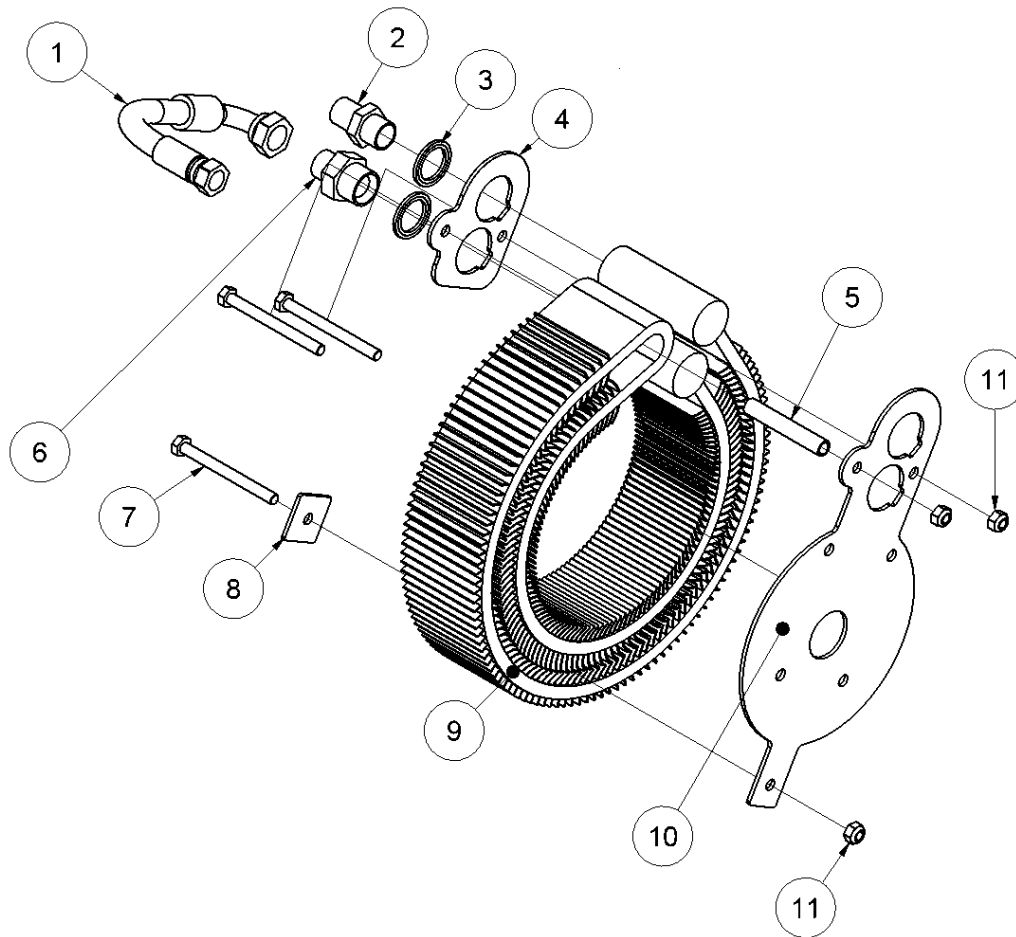

HPP06 spare parts list

From serial number 5688

Fig. 3

Pos.	Part No.	Description	Pcs.
1	7421063	Fitting 1/2"x1/2" BSP	4
5	7621606	Retaining ring A17	1
6	7521609	O-ring 17x2 mm	1
11	8221731	Valve block	1
12	7621050	Roll pin \varnothing 5x14	3
13	7621037	Pipe plug 1/8" <i>Loctite 542</i>	3
14	7621044	Screw M8x16 <i>15 Nm</i>	4
15	7521608	O-ring 13x2 mm	1
16	7621607	Retaining ring AV17	1
17	8221605	Spool	1
18	7721094	Lever ON/OFF <i>Loctite 243</i>	1
19	7521072	Seal ring 1/2"	6
26	7421587	Pressure relief valve <i>40 Nm</i>	1
28	7621323	Threaded plug 1/8" w/seal	1
29	7401142	Q.R. coupling 1/2" BSP female	1
30	7401141	Q.R. coupling 1/2" BSP male	1
31	7421733	Check valve	1
32	7421734	Hose fitting 3/8"x1/8" <i>Loctite 542</i>	1
33	7421735	Hose fitting 3/8"x1/2" <i>Loctite 542</i>	1
34	7421740	Hose clip 3/8"	2
35	9021739	Hose 3/8"	1

HPP06 spare parts list

From serial number 5688

Fig. 5

Pos.	Part No.	Description	Pcs.
1	9421189	Filter cover	1
2	9421193	Filter spring	1
3	9421502	Seal f/filter cover <i>Also included in 9421188</i>	1
4	9421190	Filter element	1
5	-	O-ring ø3x22 <i>Included in 9421188</i>	1
6	-	Filter cup	1
7	-	O-ring ø3x60 <i>Included in 9421188</i>	1
8	-	Filter housing	1
9	9422041	Ventilation filter	1
10	9422042	Cover f/ventilation filter	1
11	-	Seal <i>Included in 9421188</i>	1
12	7621789	Hose clamp	1
13	9022043	Filter hose	1
-	9421188	Seal kit filter <i>Pos. 3, 5, 7 and 11</i>	1
-	8421092	Filter complete <i>Pos. 1-13</i>	1

HPP06 spare parts list

From serial number 5688

Fig. 6

Pos.	Part No.	Description	Pcs.
1	8722305	Cooler pressure hose	1
2	7421079	Hose fitting 1/2"x3/4" <i>Loctite 542</i>	1
3	7521118	Seal ring 3/4"	2
4	-	Plate	1
5	-	Distance tube $\varnothing 12 \times 1.5$	1
6	7421582	Fitting 1/2"x3/4" <i>Loctite 542</i>	1
7	-	Screw M8x90	3
8	-	Plate	1
9	-	Cooler $\varnothing 280-12$	1
10	-	Bracket for cooler	1
11	7621010	Lock nut M8 8 Nm	3
-	2121103	Cooler complete <i>Pos. 4-5, 7-11</i>	1