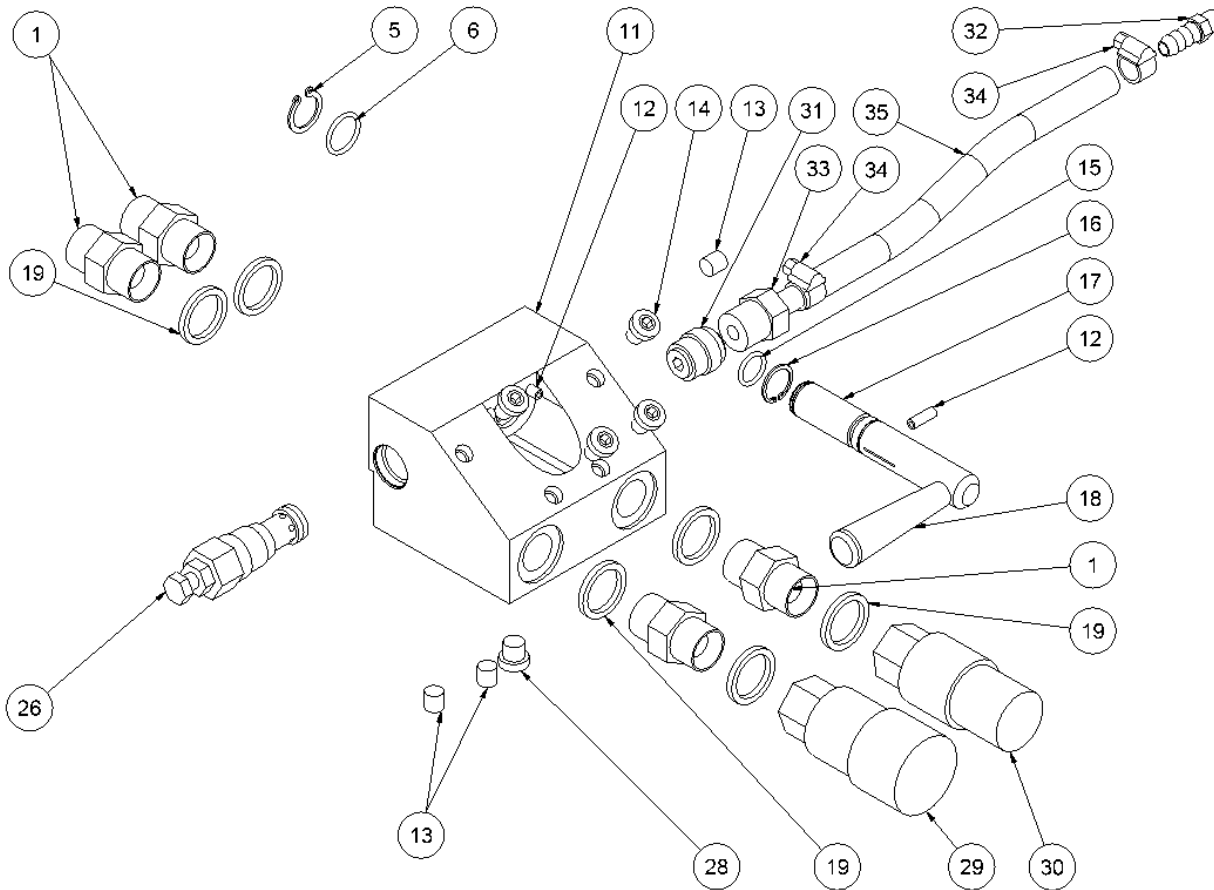

HPP06 spare parts list

From serial number 5688

Fig. 2

Pos.	Part No.	Description	Pcs.
1	7322292	Engine 6.5 HP Honda GX200	1
2	7621048	Screw M8x65	4
3	7621171	Washer M8	8
4	7621035	Washer M8	4
5	7621010	Lock nut M8	4
6	8222295	Flange	1
7	7621038	Screw 5/16" UNFx25 <i>20 Nm - Loctite 243</i>	4
8	7422293	Coupling engine part	1
9	7421083	Rubber coupling	1
10	7421067	Coupling pump	1
11	8222296	Distance tube	4
12	7421080	Hose fitting 3/4"x1/2" <i>Loctite 542</i>	1
13	7421060	Angle nipple 1/2" <i>Loctite 542</i>	1
14	7423280	Pump 6.3 ccm	1
-	9021667	Seal kit for hydraulic pump	1
15	7521118	Seal ring 3/4"	2
16	8222322	Distance bushing	1
17	7621032	Set screw M6x8 <i>5 Nm - Loctite 243</i>	1
18	8222294	Coupling housing	1
19	9922133	Centering washer	1
20	7621117	Spring washer M14	2
21	8722299	Pressure hose	1
22	7421062	Banjo bolt 1/2" <i>80 Nm</i>	1
23	7622331	Screw M8x190 <i>20 Nm</i>	4
24	8321130	Fan \varnothing 280-3	1
25	7621111	Nut M14x1.5 <i>40 Nm</i>	1
26	7722323	Plastic plug	1
-	2121103	Cooler complete <i>See fig. 6</i>	1

HPP06 spare parts list

From serial number 5688

Fig. 3

Pos.	Part No.	Description	Pcs.
1	7421063	Fitting 1/2"x1/2" BSP	4
5	7621606	Retaining ring A17	1
6	7521609	O-ring 17x2 mm	1
11	8221731	Valve block	1
12	7621050	Roll pin \varnothing 5x14	3
13	7621037	Pipe plug 1/8" <i>Loctite 542</i>	3
14	7621044	Screw M8x16 <i>15 Nm</i>	4
15	7521608	O-ring 13x2 mm	1
16	7621607	Retaining ring AV17	1
17	8221605	Spool	1
18	7721094	Lever ON/OFF <i>Loctite 243</i>	1
19	7521072	Seal ring 1/2"	6
26	7421587	Pressure relief valve <i>40 Nm</i>	1
28	7621323	Threaded plug 1/8" w/seal	1
29	7401142	Q.R. coupling 1/2" BSP female	1
30	7401141	Q.R. coupling 1/2" BSP male	1
31	7421733	Check valve	1
32	7421734	Hose fitting 3/8"x1/8" <i>Loctite 542</i>	1
33	7421735	Hose fitting 3/8"x1/2" <i>Loctite 542</i>	1
34	7421740	Hose clip 3/8"	2
35	9021739	Hose 3/8"	1