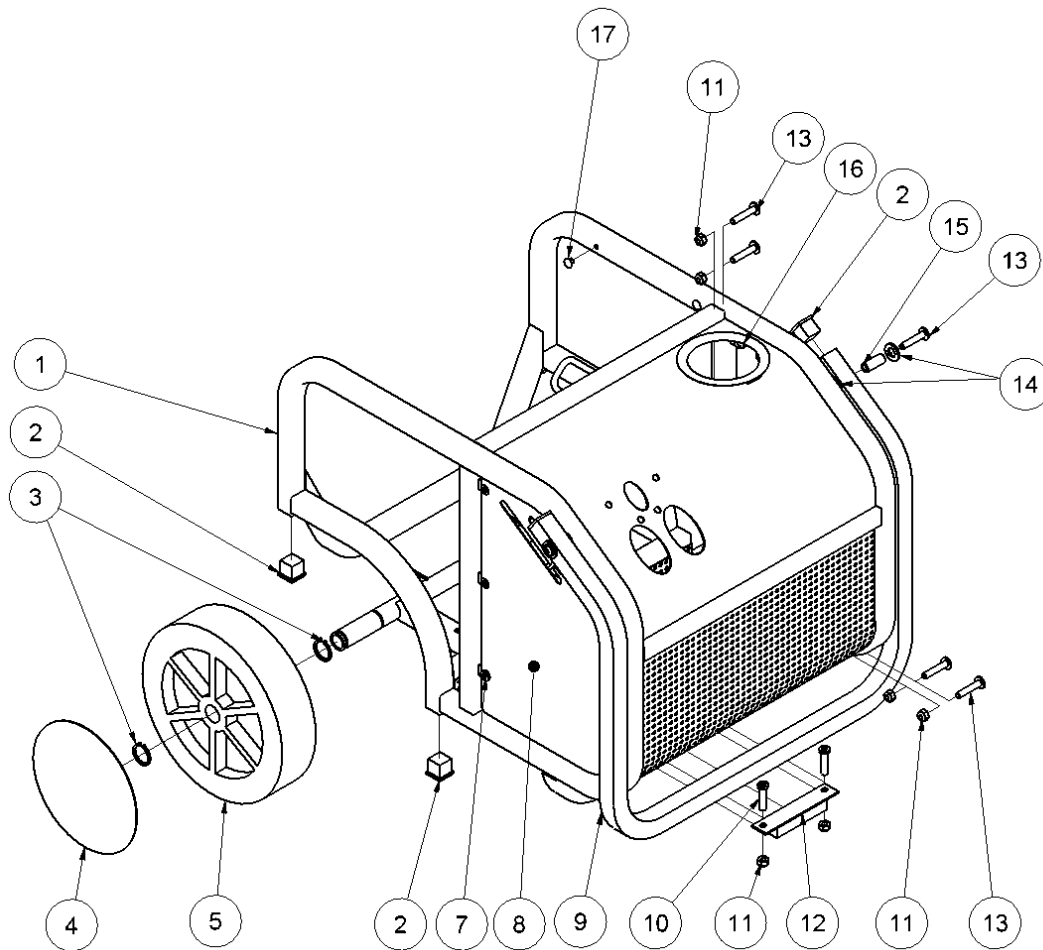

HPP06 spare parts list

From serial number 5688

Fig. 1

Pos.	Part No.	Description	Pcs.
1	8222286	Chassis complete HPP06	1
2	7721125	Tube plug 25x25	6
3	7621098	Retaining ring 25x2	4
4	7721140	Wheel cover	2
5	7721138	Wheel	2
7	7621042	Screw M8x10	10
8	8222297	Side cover set HPP06	1
9	8222291	Handle	1
10	7621046	Screw M8x35	2
11	7621010	Lock nut M8	6
12	8721095	Rubber foot	1
13	7621795	Screw M8x40 <i>20 Nm (Loctite 243 at handle)</i>	6
14	7631457	Washer $\varnothing 13/\varnothing 24 \times 2.5$	4
15	8222298	Bushing f/handle	2
16	9021563	Rubber band	1
17	7722323	Plastic plug	4

HPP06 spare parts list

From serial number 5688

Fig. 2

Pos.	Part No.	Description	Pcs.
1	7322292	Engine 6.5 HP Honda GX200	1
2	7621048	Screw M8x65	4
3	7621171	Washer M8	8
4	7621035	Washer M8	4
5	7621010	Lock nut M8	4
6	8222295	Flange	1
7	7621038	Screw 5/16" UNFx25 <i>20 Nm - Loctite 243</i>	4
8	7422293	Coupling engine part	1
9	7421083	Rubber coupling	1
10	7421067	Coupling pump	1
11	8222296	Distance tube	4
12	7421080	Hose fitting 3/4"x1/2" <i>Loctite 542</i>	1
13	7421060	Angle nipple 1/2" <i>Loctite 542</i>	1
14	7423280	Pump 6.3 ccm	1
-	9021667	Seal kit for hydraulic pump	1
15	7521118	Seal ring 3/4"	2
16	8222322	Distance bushing	1
17	7621032	Set screw M6x8 <i>5 Nm - Loctite 243</i>	1
18	8222294	Coupling housing	1
19	9922133	Centering washer	1
20	7621117	Spring washer M14	2
21	8722299	Pressure hose	1
22	7421062	Banjo bolt 1/2" <i>80 Nm</i>	1
23	7622331	Screw M8x190 <i>20 Nm</i>	4
24	8321130	Fan \varnothing 280-3	1
25	7621111	Nut M14x1.5 <i>40 Nm</i>	1
26	7722323	Plastic plug	1
-	2121103	Cooler complete <i>See fig. 6</i>	1