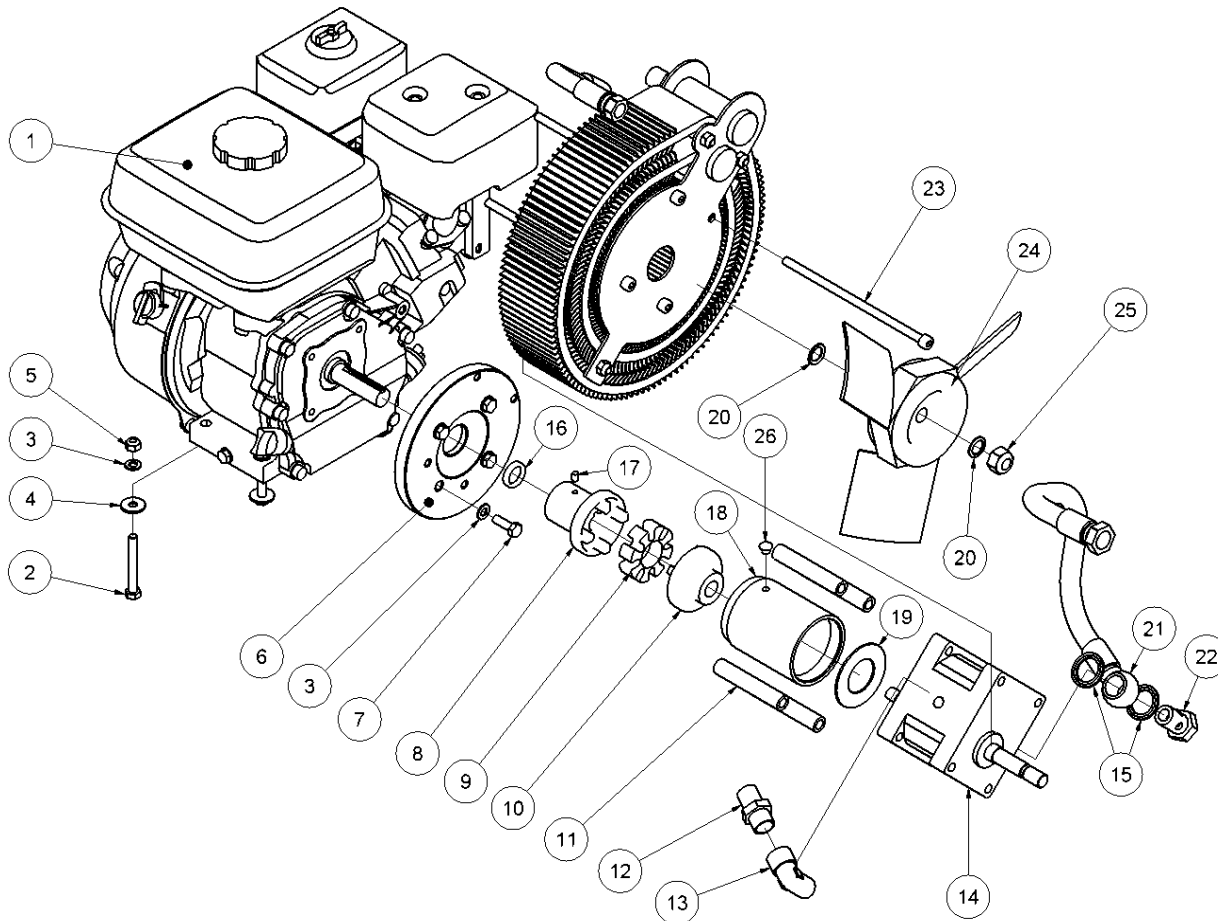

HPP06 spare parts list

From serial number 5688

Fig. 1

Pos.	Part No.	Description	Pcs.
1	8222286	Chassis complete HPP06	1
2	7721125	Tube plug 25x25	6
3	7621098	Retaining ring 25x2	4
4	7721140	Wheel cover	2
5	7721138	Wheel	2
7	7621042	Screw M8x10	10
8	8222297	Side cover set HPP06	1
9	8222291	Handle	1
10	7621046	Screw M8x35	2
11	7621010	Lock nut M8	6
12	8721095	Rubber foot	1
13	7621795	Screw M8x40 <i>20 Nm (Loctite 243 at handle)</i>	6
14	7631457	Washer $\varnothing 13/\varnothing 24 \times 2.5$	4
15	8222298	Bushing f/handle	2
16	9021563	Rubber band	1
17	7722323	Plastic plug	4

HPP06 spare parts list

From serial number 5688

Fig. 2

Pos.	Part No.	Description	Pcs.
1	7322292	Engine 6.5 HP Honda GX200	1
2	7621048	Screw M8x65	4
3	7621171	Washer M8	8
4	7621035	Washer M8	4
5	7621010	Lock nut M8	4
6	8222295	Flange	1
7	7621038	Screw 5/16" UNFx25 <i>20 Nm - Loctite 243</i>	4
8	7422293	Coupling engine part	1
9	7421083	Rubber coupling	1
10	7421067	Coupling pump	1
11	8222296	Distance tube	4
12	7421080	Hose fitting 3/4"x1/2" <i>Loctite 542</i>	1
13	7421060	Angle nipple 1/2" <i>Loctite 542</i>	1
14	7423280	Pump 6.3 ccm	1
-	9021667	Seal kit for hydraulic pump	1
15	7521118	Seal ring 3/4"	2
16	8222322	Distance bushing	1
17	7621032	Set screw M6x8 <i>5 Nm - Loctite 243</i>	1
18	8222294	Coupling housing	1
19	9922133	Centering washer	1
20	7621117	Spring washer M14	2
21	8722299	Pressure hose	1
22	7421062	Banjo bolt 1/2" <i>80 Nm</i>	1
23	7622331	Screw M8x190 <i>20 Nm</i>	4
24	8321130	Fan \varnothing 280-3	1
25	7621111	Nut M14x1.5 <i>40 Nm</i>	1
26	7722323	Plastic plug	1
-	2121103	Cooler complete <i>See fig. 6</i>	1