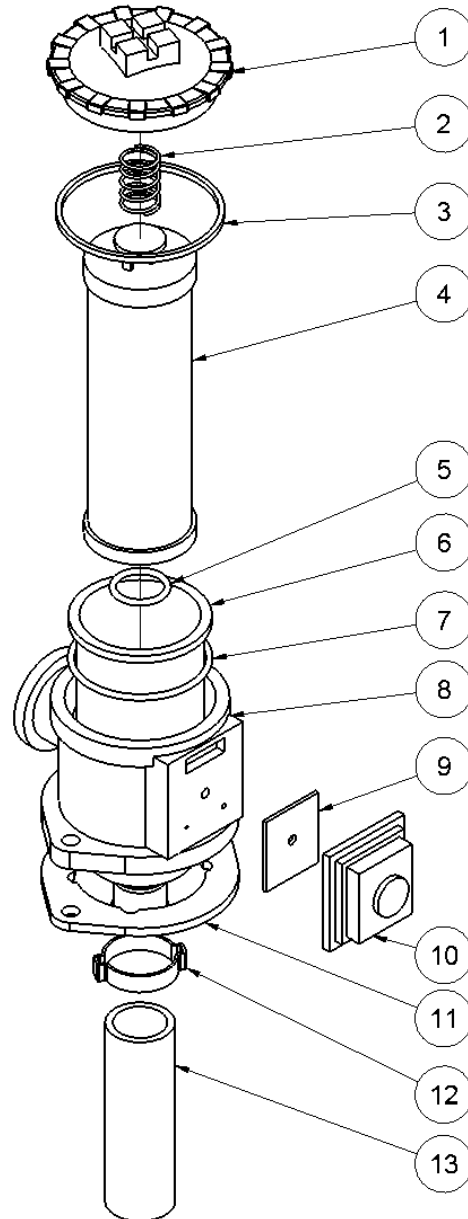

HPP06 spare parts list

From serial number 5688

Fig. 5

Pos.	Part No.	Description	Pcs.
1	9421189	Filter cover	1
2	9421193	Filter spring	1
3	9421502	Seal f/filter cover <i>Also included in 9421188</i>	1
4	9421190	Filter element	1
5	-	O-ring ø3x22 <i>Included in 9421188</i>	1
6	-	Filter cup	1
7	-	O-ring ø3x60 <i>Included in 9421188</i>	1
8	-	Filter housing	1
9	9422041	Ventilation filter	1
10	9422042	Cover f/ventilation filter	1
11	-	Seal <i>Included in 9421188</i>	1
12	7621789	Hose clamp	1
13	9022043	Filter hose	1
-	9421188	Seal kit filter <i>Pos. 3, 5, 7 and 11</i>	1
-	8421092	Filter complete <i>Pos. 1-13</i>	1