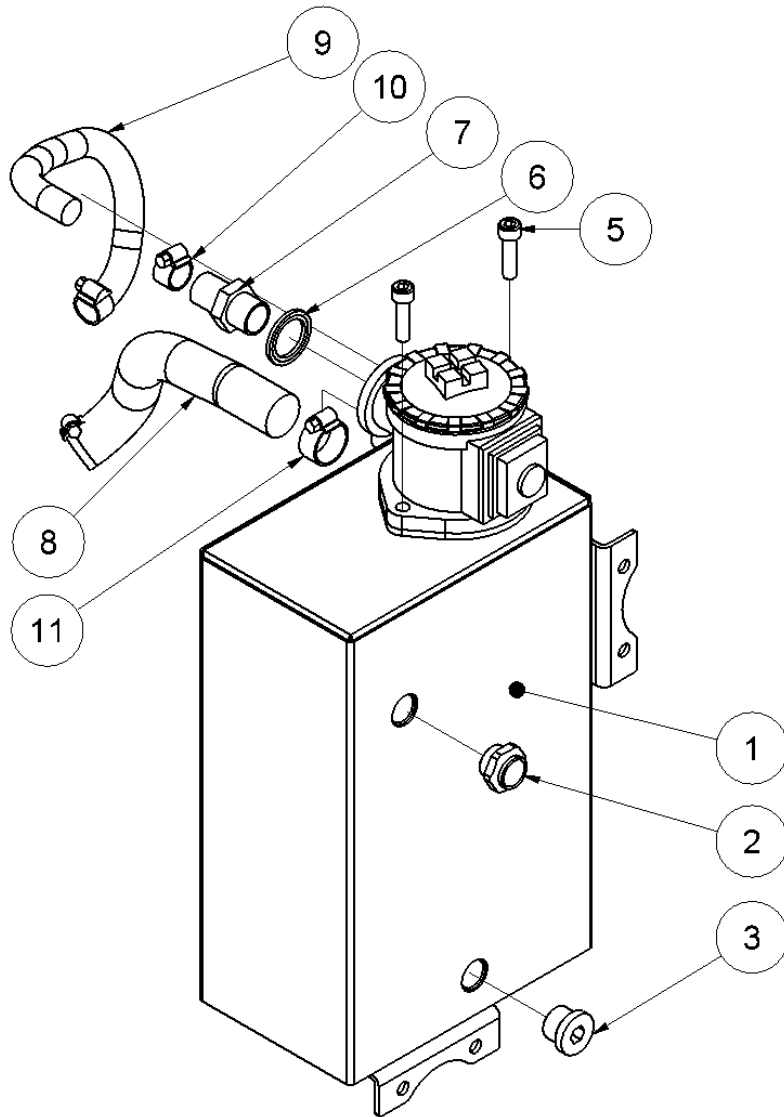

HPP06 spare parts list

From serial number 5688

Fig. 4

Pos.	Part No.	Description	Pcs.
1	8222290	Hydraulic tank	1
2	7721099	Sight glass 1/2" w/seal	1
3	7621075	Threaded plug 1/2" w/seal	1
4	8421092	Filter complete	1
5	7621045	Screw M8x30 <i>Loctite 243</i>	2
6	7521118	Seal ring 3/4"	1
7	7421079	Hose fitting 1/2"x3/4" <i>Loctite 542</i>	1
8	8722304	3/4" hose	1
9	8722303	1/2" hose	1
10	7421081	Hose clip 1/2"	2
11	7421082	Hose clip 3/4"	2